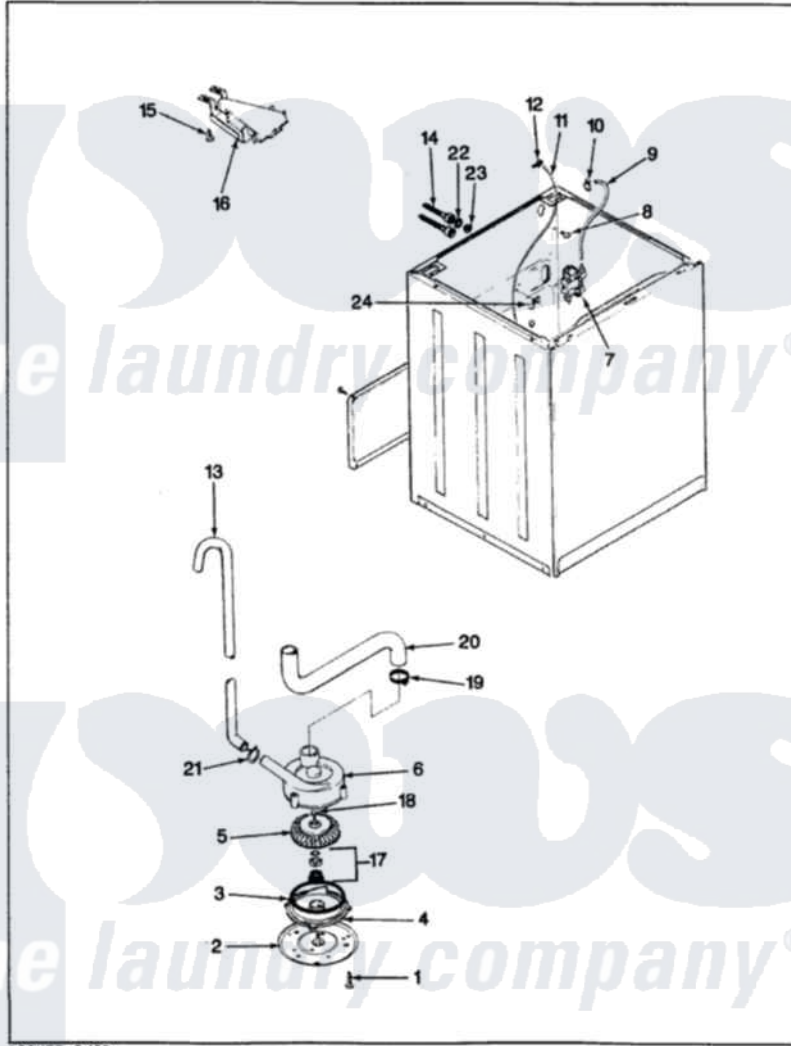

Magic Chef W18HY1 10 - WATER CARRYING & PUMP ASSY. (REV. A-C)

MAGIC CHEF W18HN-1 WATER CARRYING & PUMP ASSEMBLY

ISSUED 9/89

Magic Chef [Residential Magic Chef W18HY1 Washer Parts](#) Parts Diagram 10 - WATER CARRYING & PUMP ASSY. (REV. A-C)

[Click on the part number to view part](#)

Item	Original Part Number	Replaced By	Status	Part Description
1	25-7405	3196164		Screw
2	33-6035		Not Available	PLATE & PULLEY ASSY.
3	33-6032			Gasket
4	35-2058			Base, Pump
5	35-2057	35-6465		Pump Assem
6	35-2056		Not Available	HOUSING, PUMP
"	35-2099	35-6465		Pump Assem
7	25-7220			Clip, Cabinet Top
"	33-7044	35-2374N		Valve, Water
"	35-2374	35-2374N		Valve, Water
8	25-7867	596669		Clamp, Manifold
9	35-0541		Not Available	WATR INLET HOSE
"	35-2378	12002749		Hose, Flume Kit
10	25-7867	596669		Clamp, Manifold
"	25-7866	489503		Clamp
				BAR PRESSURE SWITCH

11	35-2261		Not Available	FAD, PRESSURE SWITCH HOSE
"	35-2321	21001748		Hose, Pressure Switch
12	33-6099			Clamp
13	33-9436	211704		Hose, Drain
14	33-7046	89503		Hose-Inlet
"	35-0873	76313		Hosefill
15	25-3092	90767		Screw, 8A X 3/8 HeX Washer Head Tapping
16	35-2051	21001760		Flume Assembly / Water Diverter
17	35-0707			Seal, Seat And "O" Ring
18	25-7894	W10001180		Screw
19	25-6069		Not Available	CORBIN CLAMP
20	35-2131		Not Available	HOSE, SUMP TO PUMP
21	25-7080	285655		Clamp, Hose
22	25-7048			Washer
23	33-7313	33-4264N		Strainer And Washer Kit
24	25-7796	596669		Clamp, Manifold