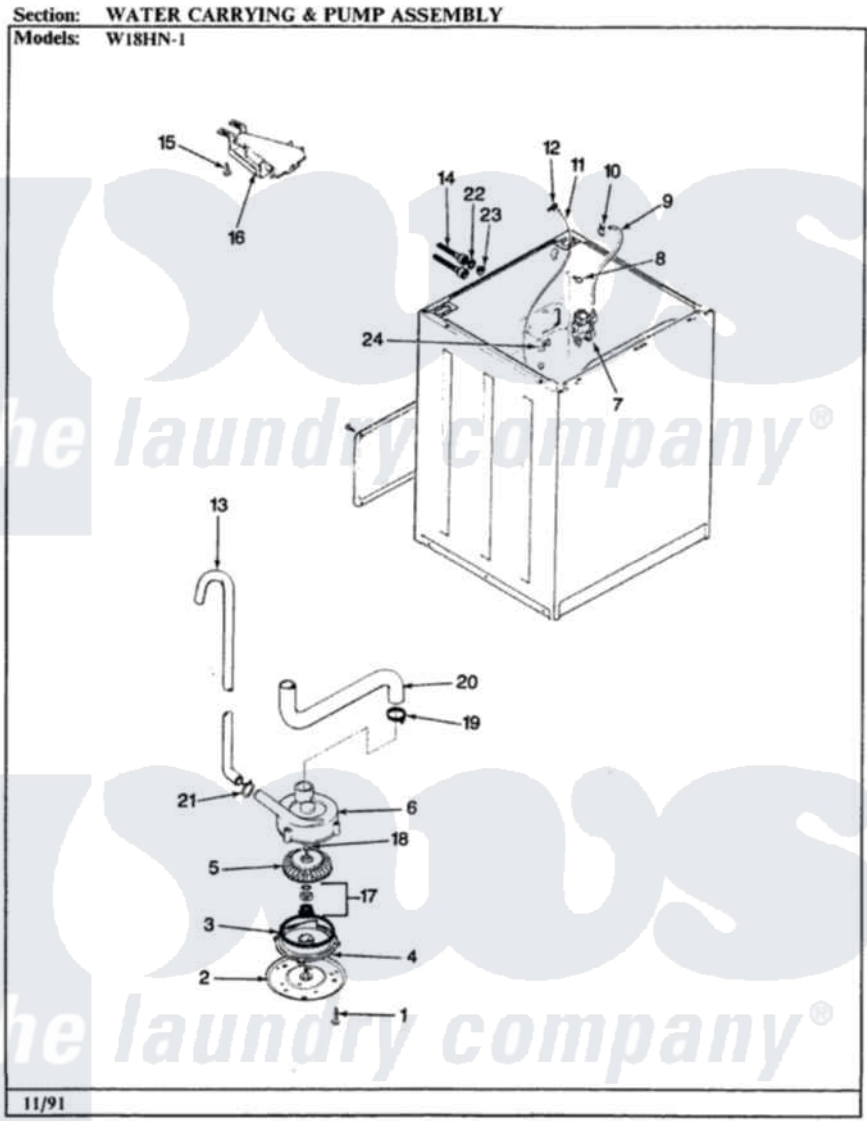

# Magic Chef W18HY1 11 - WATER CARRYING & PUMP ASSY. (REV. D)

Magic Chef [Residential Magic Chef W18HY1 Washer Parts](#) Parts Diagram 11 - WATER CARRYING & PUMP ASSY. (REV. D)

[Click on the part number to view part](#)

Item	Original Part Number	Replaced By	Status	Part Description
1	25-7405	<a href="#">3196164</a>		Screw
2	33-6035		Not Available	PLATE & PULLEY ASSY.
3	<a href="#">33-6032</a>			Gasket
4	<a href="#">35-2058</a>			Base, Pump
5	35-2057	<a href="#">35-6465</a>		Pump Assem
6	35-2056		Not Available	HOUSING, PUMP
"	35-2099	<a href="#">35-6465</a>		Pump Assem
7	35-2374	<a href="#">35-2374N</a>		Valve, Water
"	<a href="#">25-7220</a>			Clip, Cabinet Top
8	25-7867	<a href="#">596669</a>		Clamp, Manifold
9	35-2378	<a href="#">12002749</a>		Hose, Flume Kit
10	25-7867	<a href="#">596669</a>		Clamp, Manifold
11	35-2261		Not Available	PAD, PRESSURE SWITCH HOSE
"	35-2322	<a href="#">21001748</a>		Hose, Pressure Switch
12	<a href="#">33-6099</a>			Clamp

13	35-2896	<a href="#">211704</a>		Hose, Drain
14	35-0873	<a href="#">76313</a>		Hosefill
"	35-2378	<a href="#">12002749</a>		Hose, Flume Kit
15	25-3092	<a href="#">90767</a>		Screw, 8A X 3/8 HeX Washer Head Tapping
16	35-2051	<a href="#">21001760</a>		Flume Assembly / Water Diverter
17	<a href="#">35-0707</a>			Seal, Seat And "O" Ring
18	25-7894	<a href="#">W10001180</a>		Screw
19	33-6069		Not Available	BODY ASSY
20	<a href="#">35-2982</a>			Hose Tub To Pump
21	25-7080	<a href="#">285655</a>		Clamp, Hose
22	<a href="#">25-7048</a>			Washer
23	33-7313	<a href="#">33-4264N</a>		Strainer And Washer Kit
24	25-7796	<a href="#">596669</a>		Clamp, Manifold