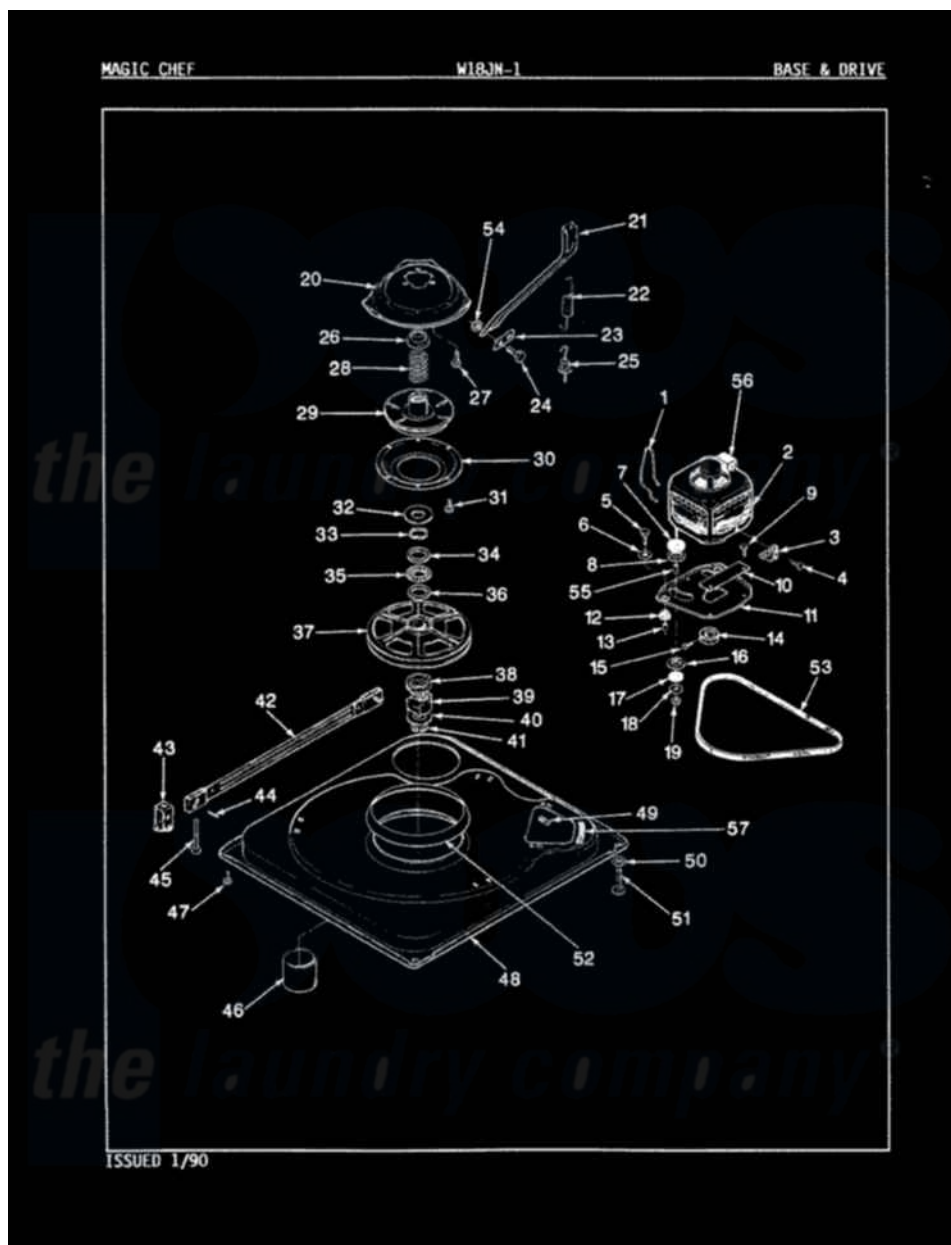

# Magic Chef W18JA1 01 - BASE & DRIVE

Magic Chef [Residential Magic Chef W18JA1 Washer Parts](#) Parts Diagram 01 - BASE & DRIVE  
 Click on the part number to view part

Item	Original Part Number	Replaced By	Status	Part Description
1	<a href="#">35-0235</a>			Spring, Motor Pivot
2	LA-2002		Not Available	MOTOR KIT
"	35-2214		Not Available	MOTOR
3	<a href="#">33-9945</a>			Slide, Foot
4	25-7418	<a href="#">33001178</a>		Back, Tumbler
5	25-7833	<a href="#">21001977</a>		Screw
6	<a href="#">25-7834</a>			Washer, Motor/Base Screw
7	<a href="#">33-9946</a>			Isolator, Motor
8	33-9944	<a href="#">35-3570</a>		Washer, Motor Pivot
9	25-3083	<a href="#">212951</a>		Screw, No.6-32 X 1/4 Inch
10	33-9947		Not Available	DBL.PIVOT SLIDE
11	35-2021	<a href="#">21001783</a>		Plate And Screw Assembly
12	33-9941	<a href="#">35-3646</a>		Isolator, Motor Plate
13	<a href="#">25-7831</a>			Spacer, Mounting
14	35-2124	<a href="#">W10143344</a>		Pulley
15	<a href="#">25-7117</a>			Set Screw