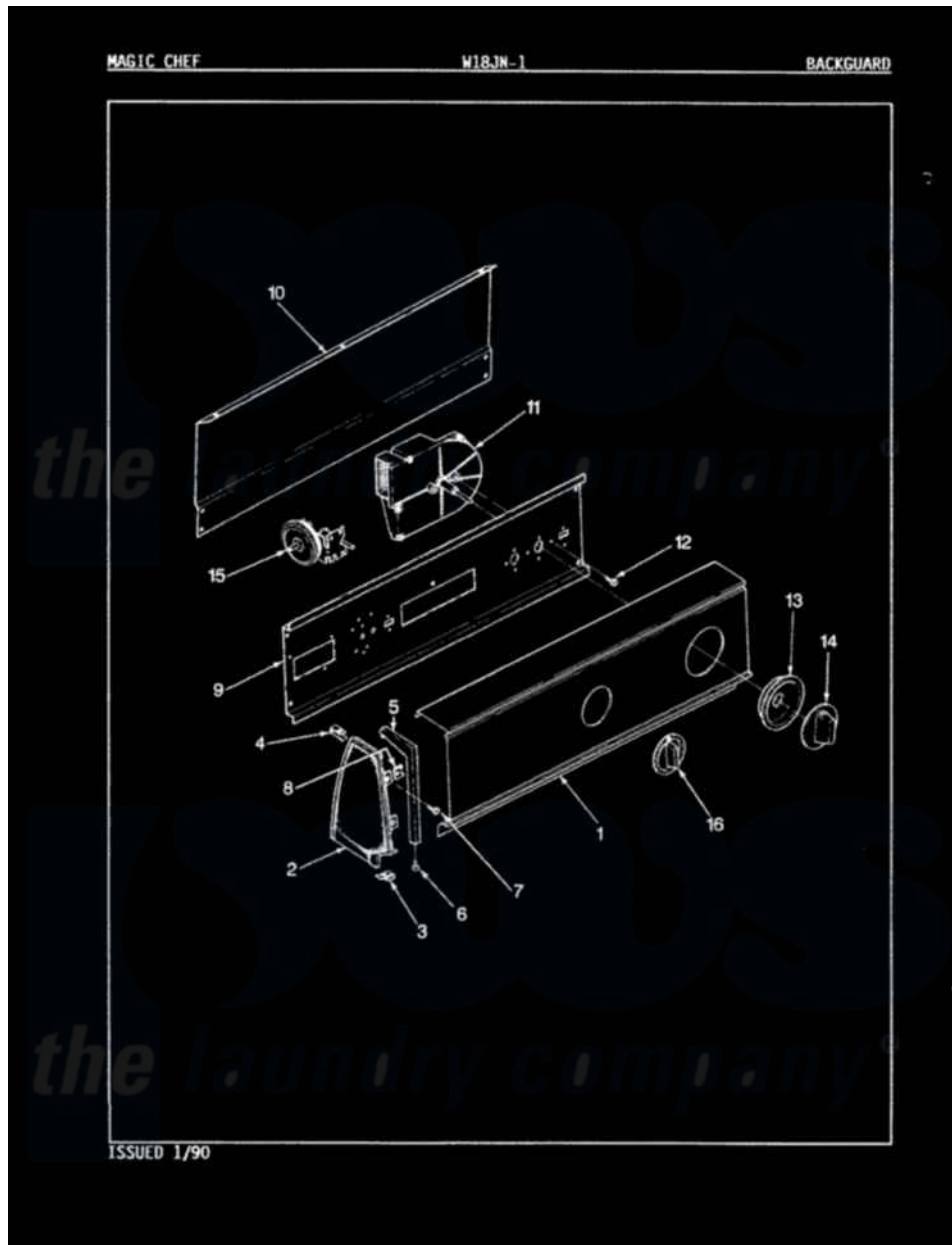

Magic Chef W18JA1 02 - CONTROL PANEL

Magic Chef [Residential Magic Chef W18JA1 Washer Parts](#) Parts Diagram 02 - CONTROL PANEL
 Click on the part number to view part

Item	Original Part Number	Replaced By	Status	Part Description
1	25-7702			Speedclip, End Cap To Control Panel
"	25-7793			Screw
"	35-2170		Not Available	CONTROL PANEL
2	53-0265			LH Endcap
"	53-0264			RH Endcap
3	34-9487		Not Available	PLATE, REINFORCEMENT
"	25-7697	25-2219		Screw
"	25-7851			Speedclip, End Cap To Top
4	25-7435	33002917		Screw, No.10-16
"	25-7852			Speedclip, Rr Shld To End Cap
5	53-0277		Not Available	TRIM, END CAP (RT)
"	53-0278		Not Available	TRIM, END CAP (LT)
6	25-7760			Screw
7	25-3092	90767		Screw, 8A X 3/8 HeX Washer Head Tapping

8	25-7702		Speedclip, End Cap To Control Panel
9	53-0365	53-1676	Shield, Control
10	53-0268	21001460	Shield, Rear
"	25-3457		Screw, Sems
"	25-3092	90767	Screw, 8A X 3/8 HeX Washer Head Tapping
11	35-2208		Not Available TIMER
12	25-0088	489483	Screw 10-32 X 1/2
13	35-2254	12500058	Knob Ski
14	W10124350		Not Available NOT REQUIRED PART OR SEE NOTE
15	35-2145	21001554	Switch, Water Level
16	35-2519		Not Available MANUAL, USE & CARE
"	35-2185	21001283	Knob, Selector---Piq
"	25-3092	90767	Screw, 8A X 3/8 HeX Washer Head Tapping