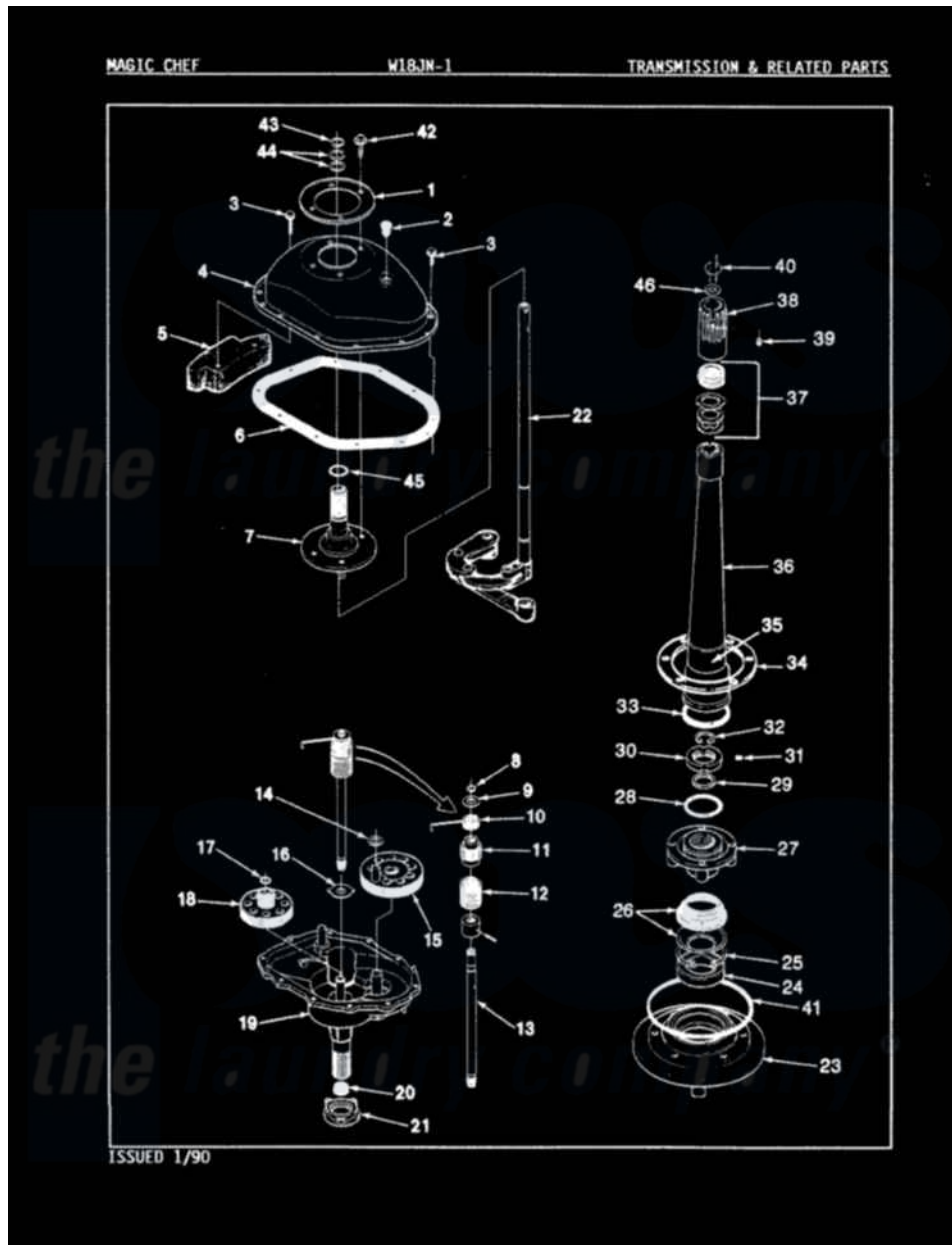

# Magic Chef W18JA1 03 - TRANSMISSION & RELATED PARTS

Magic Chef Residential Magic Chef W18JA1 Washer Parts Parts Diagram 03 - TRANSMISSION & RELATED PARTS  
 Click on the part number to view part

Item	Original Part Number	Replaced By	Status	Part Description
1	33-9893	<a href="#">33-7187</a>		Covr Reinforcmt
2	33-9373		Not Available	OIL FILL PLUG
3	<a href="#">25-7916</a>			Bolt
4	<a href="#">33-4286N</a>			Transmission Cover Kit
5	35-2130		Not Available	COUNTER WEIGHT
6	35-1030		Not Available	GASKET, TRANSMISSION HOUSING
7	33-8763	<a href="#">33-4286N</a>		Transmission Cover Kit
8	<a href="#">25-7847</a>			Ring, Retaining
9	25-7416		Not Available	WASHER, FLAT
10	33-6114	<a href="#">33-6463</a>		Spring
11	<a href="#">35-2001</a>			Pinion, Drive
12	33-3195		Not Available	SPRING
13	35-2116		Not Available	DRIVE SHAFT & HUB ASSY
"	<a href="#">LA-2005</a>			Clutch Assembly Kit
14	<a href="#">25-7091</a>			Thrust Washer
15	<a href="#">35-2043</a>			Crank Gear