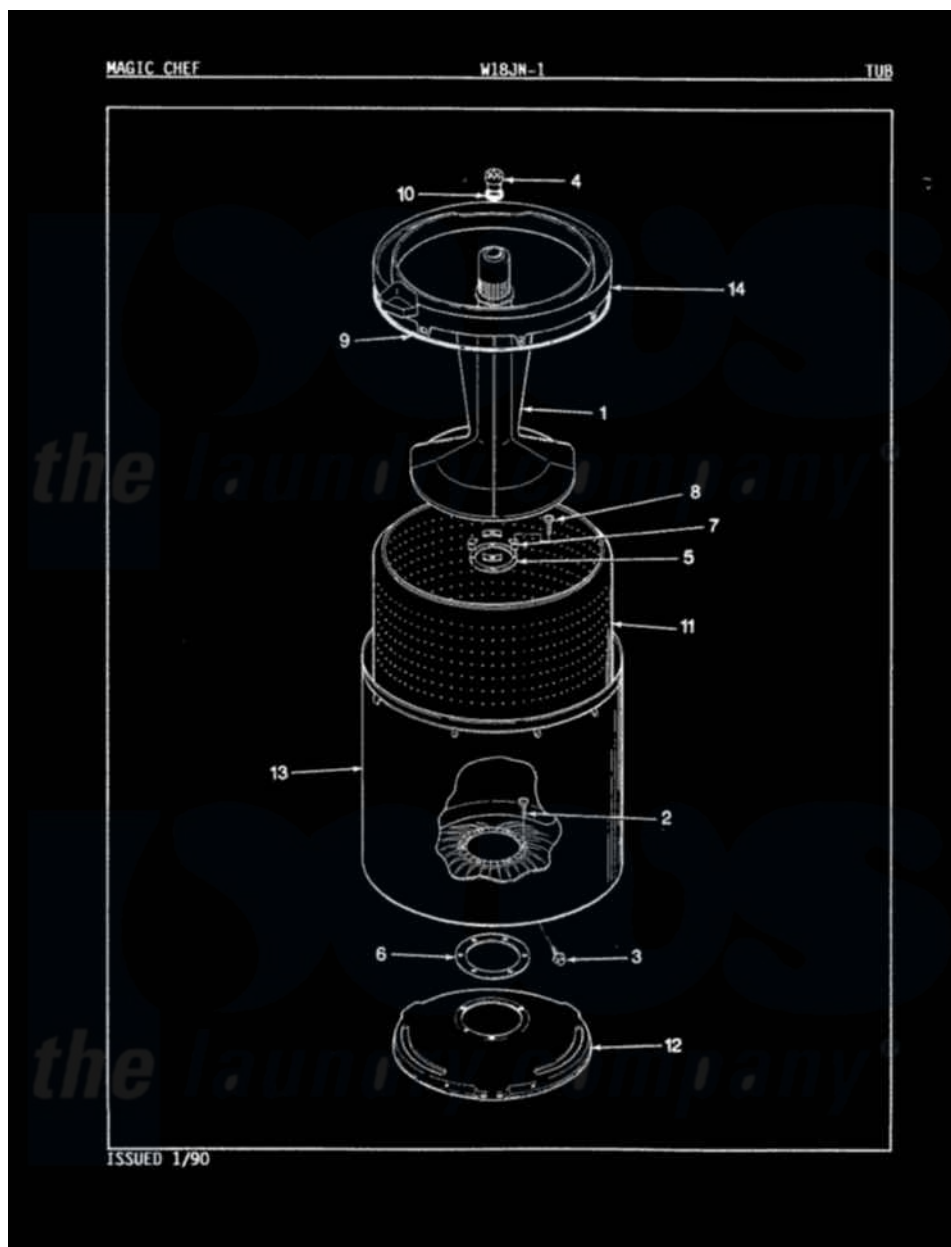

# Magic Chef W18JA1 04 - TUB

Magic Chef [Residential Magic Chef W18JA1 Washer Parts](#) Parts Diagram 04 - TUB  
 Click on the part number to view part

| Item | Original Part Number    | Replaced By              | Status        | Part Description       |
|------|-------------------------|--------------------------|---------------|------------------------|
| 1    | 35-2371                 | <a href="#">33-4352</a>  |               | Agitator               |
| 2    | 35-2062                 | <a href="#">21001063</a> |               | Screw, Shoulder        |
| 3    | 25-7914                 | <a href="#">22002933</a> |               | Screw                  |
| 4    | <a href="#">33-6241</a> |                          |               | Cap                    |
| 5    | <a href="#">33-8959</a> |                          |               | Gasket                 |
| 6    | <a href="#">35-2061</a> |                          |               | Gasket, Tub To Housing |
| 7    | 33-8799                 |                          | Not Available | REINF PLATE            |
| 8    | 25-7783                 | <a href="#">4356852</a>  |               | Screw                  |
| 9    | <a href="#">35-2328</a> |                          |               | Seal, Tub Top          |
| 10   | <a href="#">25-7330</a> |                          |               | Rubber Washer          |
| 11   | 35-2508                 |                          | Not Available | BASKET WHITE           |
| 12   | <a href="#">35-2023</a> |                          |               | Tub Support            |
| 13   | 35-2262                 |                          | Not Available | SHIELD, TUB TOP        |
| "    | <a href="#">35-2038</a> |                          |               | Tub                    |
| 14   | <a href="#">35-2035</a> |                          |               | Top, Tub               |