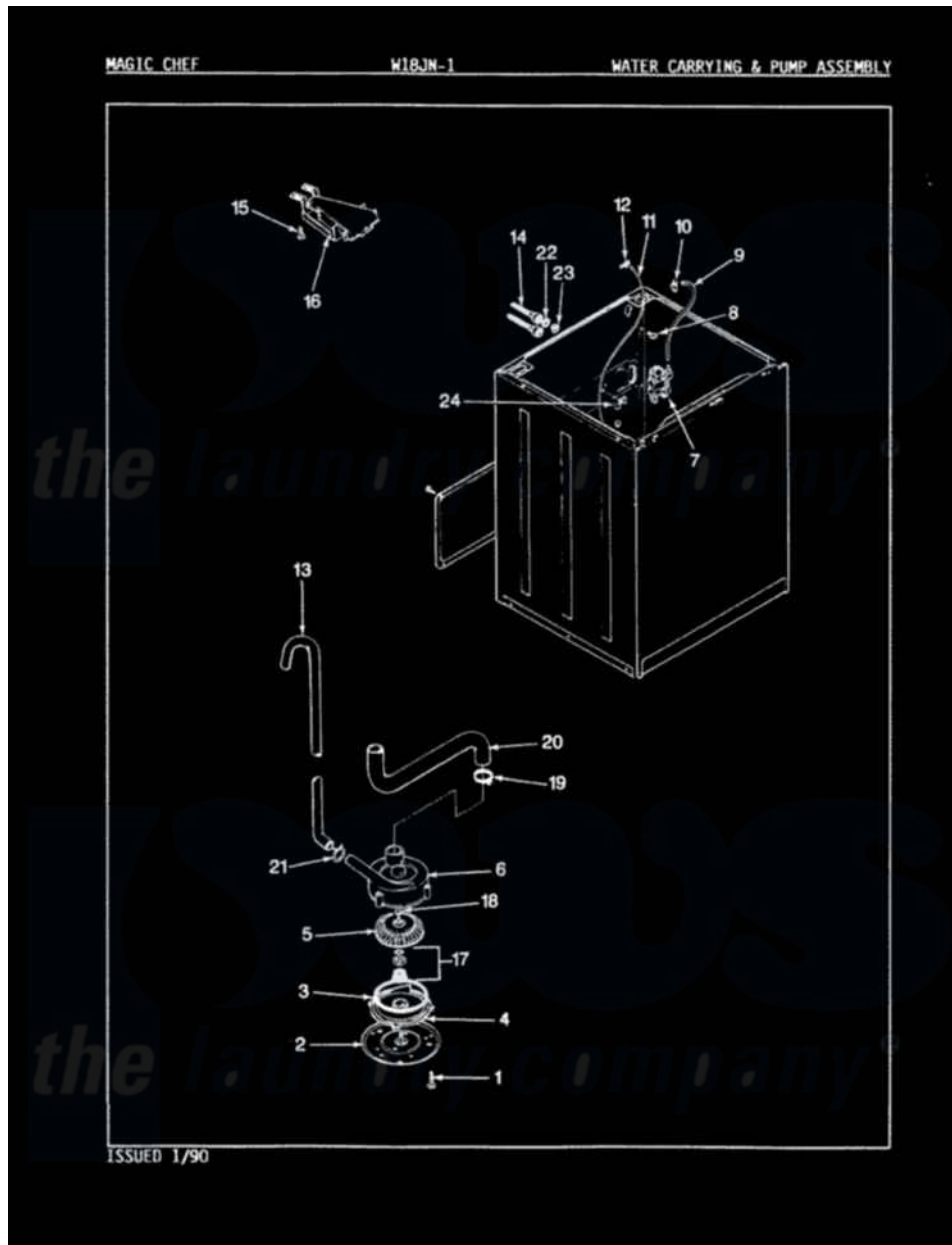

Magic Chef W18JA1 05 - WATER CARRYING & PUMP ASSEMBLY

Magic Chef Residential Magic Chef W18JA1 Washer Parts Diagram 05 - WATER CARRYING & PUMP ASSEMBLY

Click on the part number to view part

Item	Original Part Number	Replaced By	Status	Part Description
1	25-7405	3196164		Screw
2	33-6035		Not Available	PLATE & PULLEY ASSY.
3	33-6032			Gasket
4	35-2058			Base, Pump
5	35-2057	35-6465		Pump Assem
6	35-2099	35-6465		Pump Assem
"	35-2056		Not Available	HOUSING, PUMP
7	25-7220			Clip, Cabinet Top
"	35-2374	35-2374N		Valve, Water
8	25-7867	596669		Clamp, Manifold
9	35-2378	12002749		Hose, Flume Kit
10	25-7867	596669		Clamp, Manifold
11	35-2261		Not Available	PAD, PRESSURE SWITCH HOSE
"	35-2321	21001748		Hose, Pressure Switch
12	33-6099			Clamp

13	33-9436	211704		Hose, Drain
14	33-7046	89503		Hose-Inlet
"	35-0873	76313		Hosefill
15	25-3092	90767		Screw, 8A X 3/8 HeX Washer Head Tapping
16	35-2051	21001760		Flume Assembly / Water Diverter
17	35-0707			Seal, Seat And "O" Ring
18	25-7894	W10001180		Screw
19	25-6069		Not Available	CORBIN CLAMP
20	35-2131		Not Available	HOSE, SUMP TO PUMP
21	25-7796	596669		Clamp, Manifold
22	25-7048			Washer
23	33-7313	33-4264N		Strainer And Washer Kit
24	25-7796	596669		Clamp, Manifold