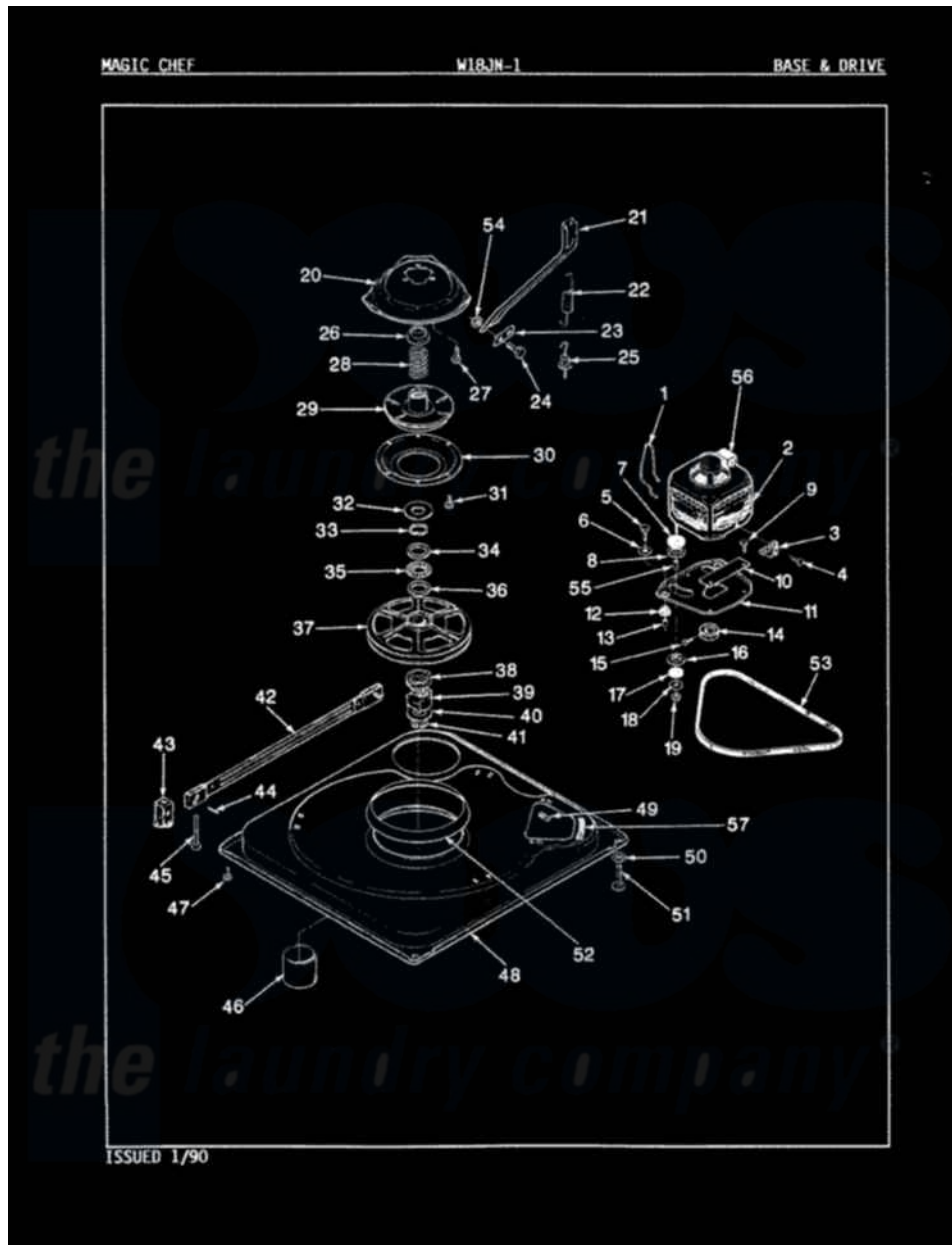

# Magic Chef W18JN1 01 - BASE & DRIVE

Magic Chef [Residential Magic Chef W18JN1 Washer Parts](#) Parts Diagram 01 - BASE & DRIVE  
 Click on the part number to view part

Item	Original Part Number	Replaced By	Status	Part Description
1	<a href="#">35-0235</a>			Spring, Motor Pivot
2	LA-2002		Not Available	MOTOR KIT
"	35-2214		Not Available	MOTOR
3	<a href="#">33-9945</a>			Slide, Foot
4	25-7418	<a href="#">33001178</a>		Back, Tumbler
5	25-7833	<a href="#">21001977</a>		Screw
6	<a href="#">25-7834</a>			Washer, Motor/Base Screw
7	<a href="#">33-9946</a>			Isolator, Motor
8	33-9944	<a href="#">35-3570</a>		Washer, Motor Pivot
9	25-3083	<a href="#">212951</a>		Screw, No.6-32 X 1/4 Inch
10	33-9947		Not Available	DBL.PIVOT SLIDE
11	35-2021	<a href="#">21001783</a>		Plate And Screw Assembly
12	33-9941	<a href="#">35-3646</a>		Isolator, Motor Plate
13	<a href="#">25-7831</a>			Spacer, Mounting
14	35-2124	<a href="#">W10143344</a>		Pulley
15	<a href="#">25-7117</a>			Set Screw