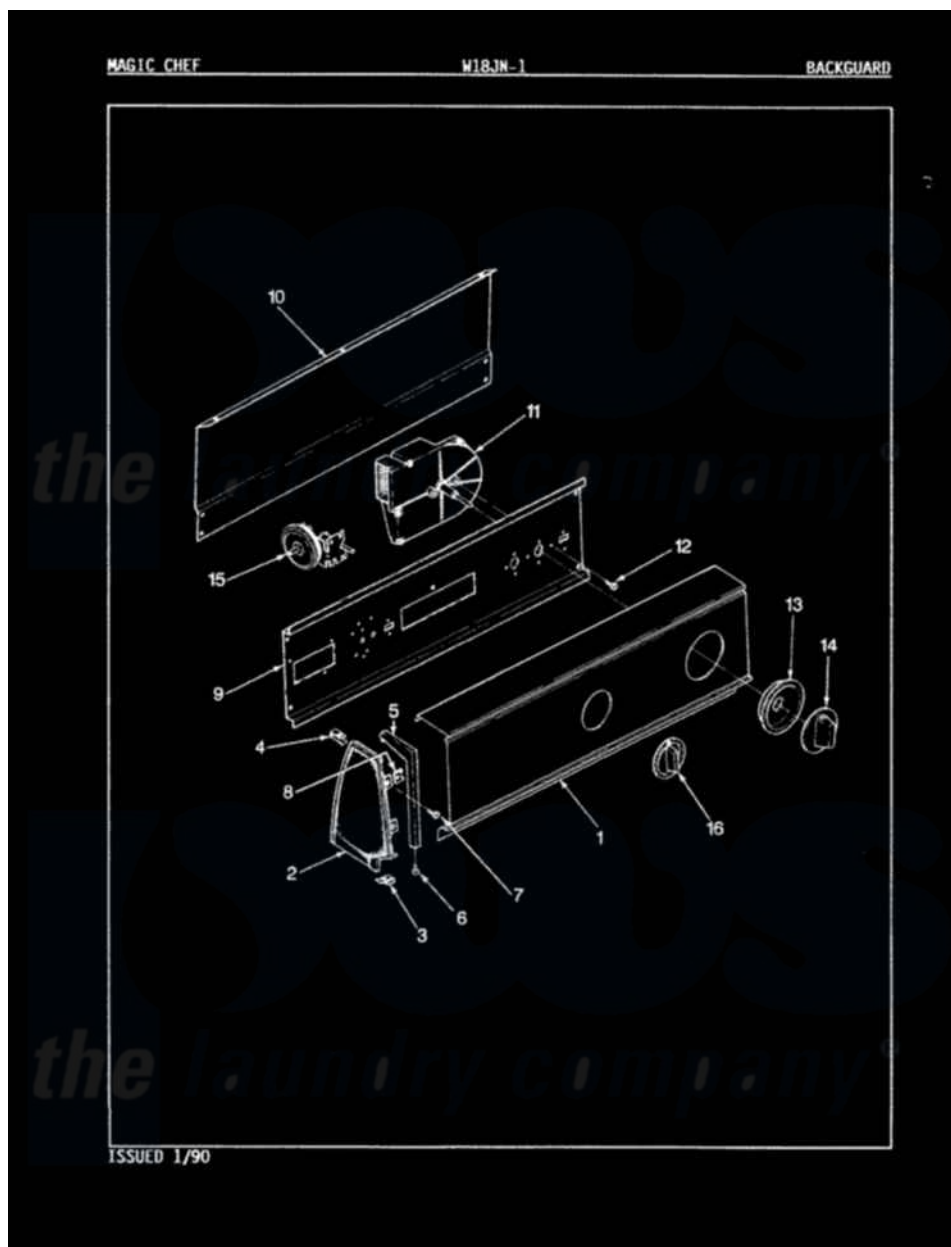

Magic Chef W18JN1 02 - CONTROL PANEL

Magic Chef [Residential Magic Chef W18JN1 Washer Parts](#) Parts Diagram 02 - CONTROL PANEL
 Click on the part number to view part

Item	Original Part Number	Replaced By	Status	Part Description
1	25-7702			Speedclip, End Cap To Control Panel
"	25-7793			Screw
"	35-2170		Not Available	CONTROL PANEL
2	53-0265			LH Endcap
"	53-0264			RH Endcap
3	34-9487		Not Available	PLATE, REINFORCEMENT
"	25-7697	25-2219		Screw
"	25-7851			Speedclip, End Cap To Top
4	25-7435	33002917		Screw, No.10-16
"	25-7852			Speedclip, Rr Shld To End Cap
5	53-0277		Not Available	TRIM, END CAP (RT)
"	53-0278		Not Available	TRIM, END CAP (LT)
6	25-7760			Screw
7	25-3092	90767		Screw, 8A X 3/8 HeX Washer Head Tapping

8	25-7702		Speedclip, End Cap To Control Panel
9	53-0365	53-1676	Shield, Control
10	53-0268	21001460	Shield, Rear
"	25-3457		Screw, Sems
"	25-3092	90767	Screw, 8A X 3/8 HeX Washer Head Tapping
11	35-2208		Not Available TIMER
12	25-0088	489483	Screw 10-32 X 1/2
13	35-2254	12500058	Knob Ski
14	W10124350		Not Available NOT REQUIRED PART OR SEE NOTE
15	35-2145	21001554	Switch, Water Level
16	35-2519		Not Available MANUAL, USE & CARE
"	35-2185	21001283	Knob, Selector---Piq
"	25-3092	90767	Screw, 8A X 3/8 HeX Washer Head Tapping