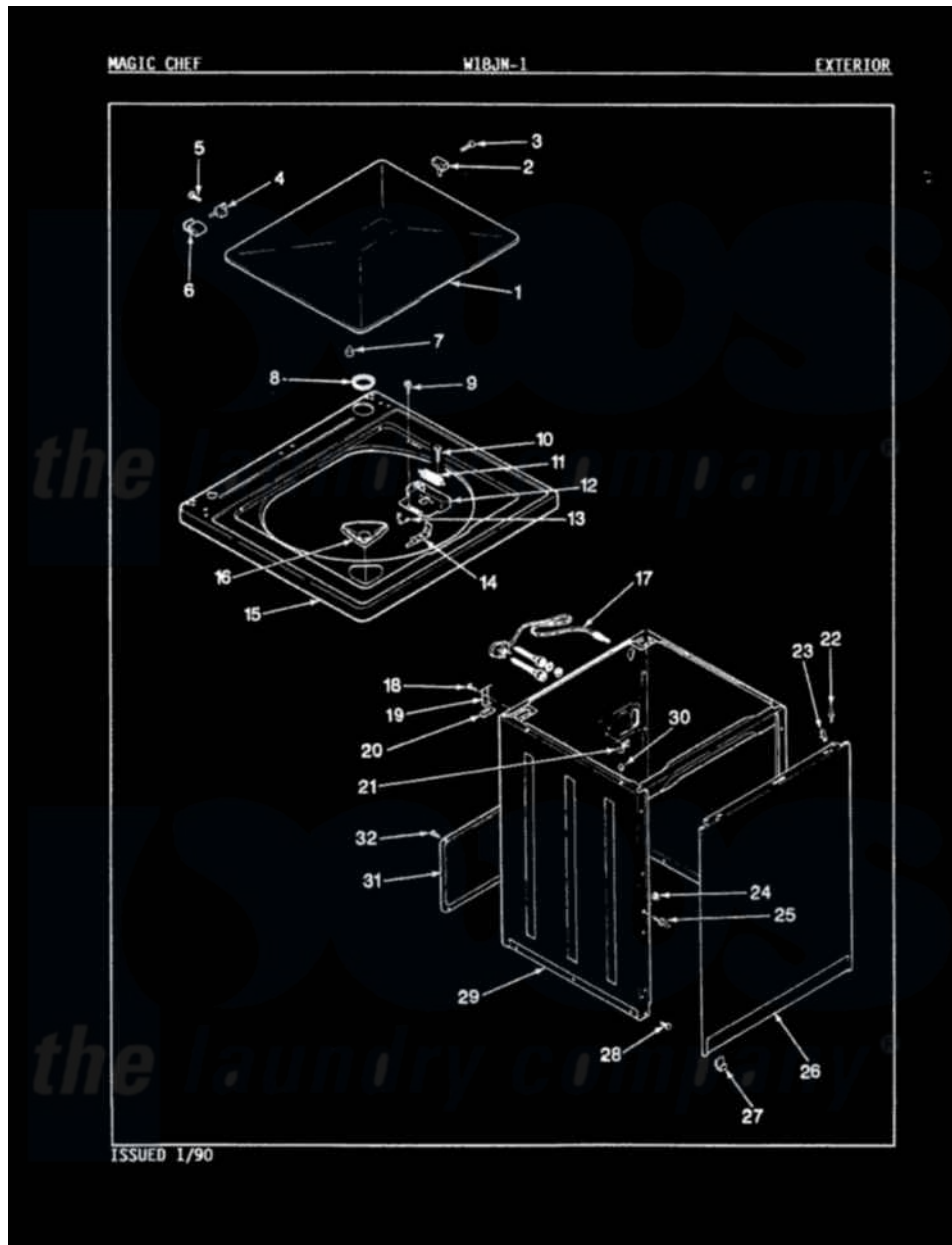

# Magic Chef W18JN1 03 - EXTERIOR

Magic Chef [Residential Magic Chef W18JN1 Washer Parts](#) Parts Diagram 03 - EXTERIOR  
 Click on the part number to view part

Item	Original Part Number	Replaced By	Status	Part Description
1	<a href="#">35-2103</a>			Clother Door
"	<a href="#">35-0581</a>			Bumper, Door
2	<a href="#">25-7436</a>			Nylite Washer
"	<a href="#">43-0057</a>			Actuator, Door Switch
3	<a href="#">25-7438</a>			Screw
4	<a href="#">33-6957</a>			Hinge Pad
"	25-7086	<a href="#">Y0308025</a>		Washer, Stainless Steel
5	25-7455	<a href="#">99002757</a>		Screw
6	<a href="#">33-6956</a>			Hinge
7	25-7455	<a href="#">99002757</a>		Screw
8	<a href="#">35-2064</a>			Bushing, Insulating
"	<a href="#">35-2063</a>			Bushing, Insulator
9	25-7463	<a href="#">7101P012-60</a>		Screw
10	25-7437	<a href="#">40040701</a>		Screw, Tapping No.6b-20
11	33-9064	<a href="#">12001187</a>		Kit, Lid Switch Assembly
"	33-8911	<a href="#">12001187</a>		Kit, Lid Switch Assembly

12	33-8289	<a href="#">12001187</a>	Kit, Lid Switch Assembly
"	25-7463	<a href="#">7101P012-60</a>	Screw
"	<a href="#">25-7436</a>		Nylite Washer
13	<a href="#">25-7878</a>		Clip
14	33-9063	<a href="#">12001187</a>	Kit, Lid Switch Assembly
15	35-2080		Not Available
16	33-9906	<a href="#">21001167</a>	CABINET TOP
17	35-0680		Not Available
18	33-9906		Dispenser, Bleach
17	35-0680		CORD, POWER
18	<a href="#">25-7893</a>		Screw
19	33-7450	<a href="#">35-2846</a>	Hinge, Cabinet Top
20	<a href="#">33-0930</a>		Pad, Top Hinge
21	<a href="#">33-6099</a>		Clamp
25	<a href="#">53-0643</a>		Pin, Locator
26	25-7732	<a href="#">681414</a>	Screw, 10AB X 1/2
"	<a href="#">35-2084</a>		Panel, Front
27	<a href="#">53-0120</a>		Clip, Front Panel
28	<a href="#">33-2653</a>		Bumper, Cabinet
29	35-2106	<a href="#">21001871</a>	Cabinet
30	<a href="#">33-2653</a>		Bumper, Cabinet
31	35-2108	<a href="#">21001871</a>	Cabinet
32	25-7086	<a href="#">Y0308025</a>	Washer, Stainless Steel