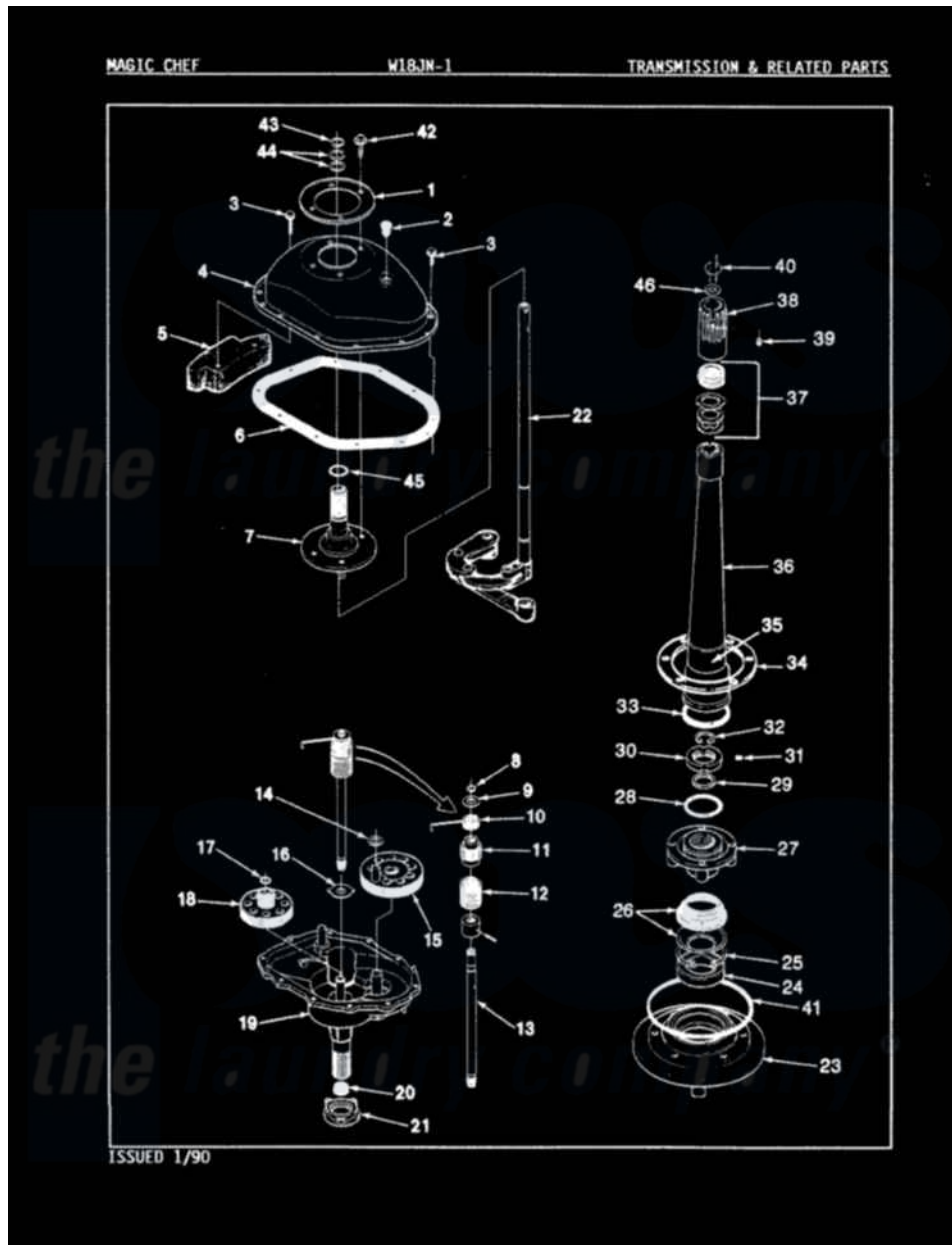

# Magic Chef W18JN1 04 - TRANSMISSION & RELATED PARTS

Magic Chef Residential Magic Chef W18JN1 Washer Parts Parts Diagram 04 - TRANSMISSION & RELATED PARTS  
 Click on the part number to view part

Item	Original Part Number	Replaced By	Status	Part Description
1	33-9893	<a href="#">33-7187</a>		Covr Reinforcmt
2	33-9373		Not Available	OIL FILL PLUG
3	<a href="#">25-7916</a>			Bolt
4	<a href="#">33-4286N</a>			Transmission Cover Kit
5	35-2130		Not Available	COUNTER WEIGHT
6	35-1030		Not Available	GASKET, TRANSMISSION HOUSING
7	33-8763	<a href="#">33-4286N</a>		Transmission Cover Kit
8	<a href="#">25-7847</a>			Ring, Retaining
9	25-7416		Not Available	WASHER, FLAT
10	33-6114	<a href="#">33-6463</a>		Spring
11	<a href="#">35-2001</a>			Pinion, Drive
12	33-3195		Not Available	SPRING
13	35-2116		Not Available	DRIVE SHAFT & HUB ASSY
"	<a href="#">LA-2005</a>			Clutch Assembly Kit
14	<a href="#">25-7091</a>			Thrust Washer
15	<a href="#">35-2043</a>			Crank Gear