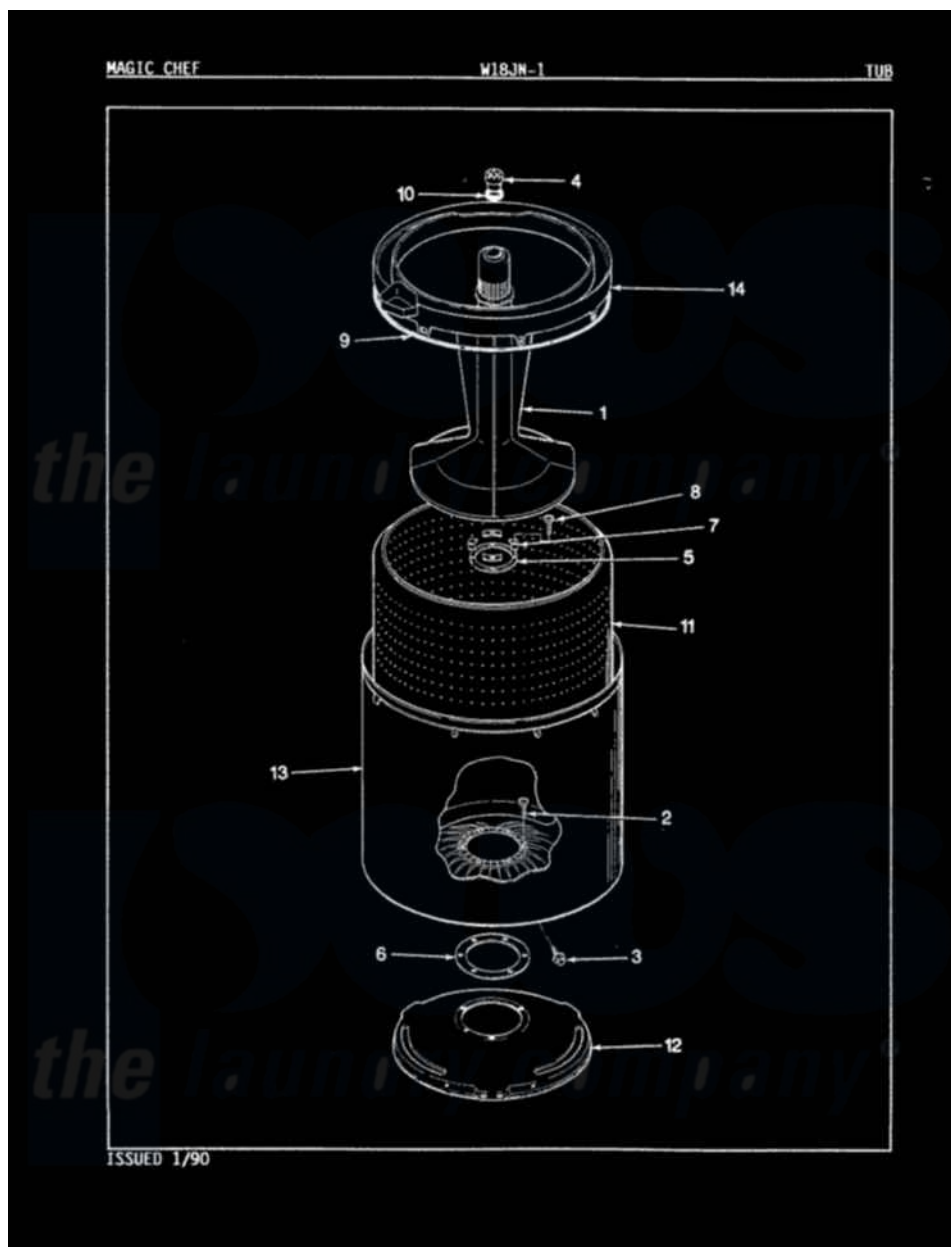

Magic Chef W18JN1 05 - TUB

Magic Chef [Residential Magic Chef W18JN1 Washer Parts](#) Parts Diagram 05 - TUB
 Click on the part number to view part

Item	Original Part Number	Replaced By	Status	Part Description
1	35-2371	33-4352		Agitator
2	35-2062	21001063		Screw, Shoulder
3	25-7914	22002933		Screw
4	33-6241			Cap
5	33-8959			Gasket
6	35-2061			Gasket, Tub To Housing
7	33-8799		Not Available	REINF PLATE
8	25-7783	4356852		Screw
9	35-2328			Seal, Tub Top
10	25-7330			Rubber Washer
11	35-2508		Not Available	BASKET WHITE
12	35-2023			Tub Support
13	35-2262		Not Available	SHIELD, TUB TOP
"	35-2038			Tub
14	35-2035			Top, Tub