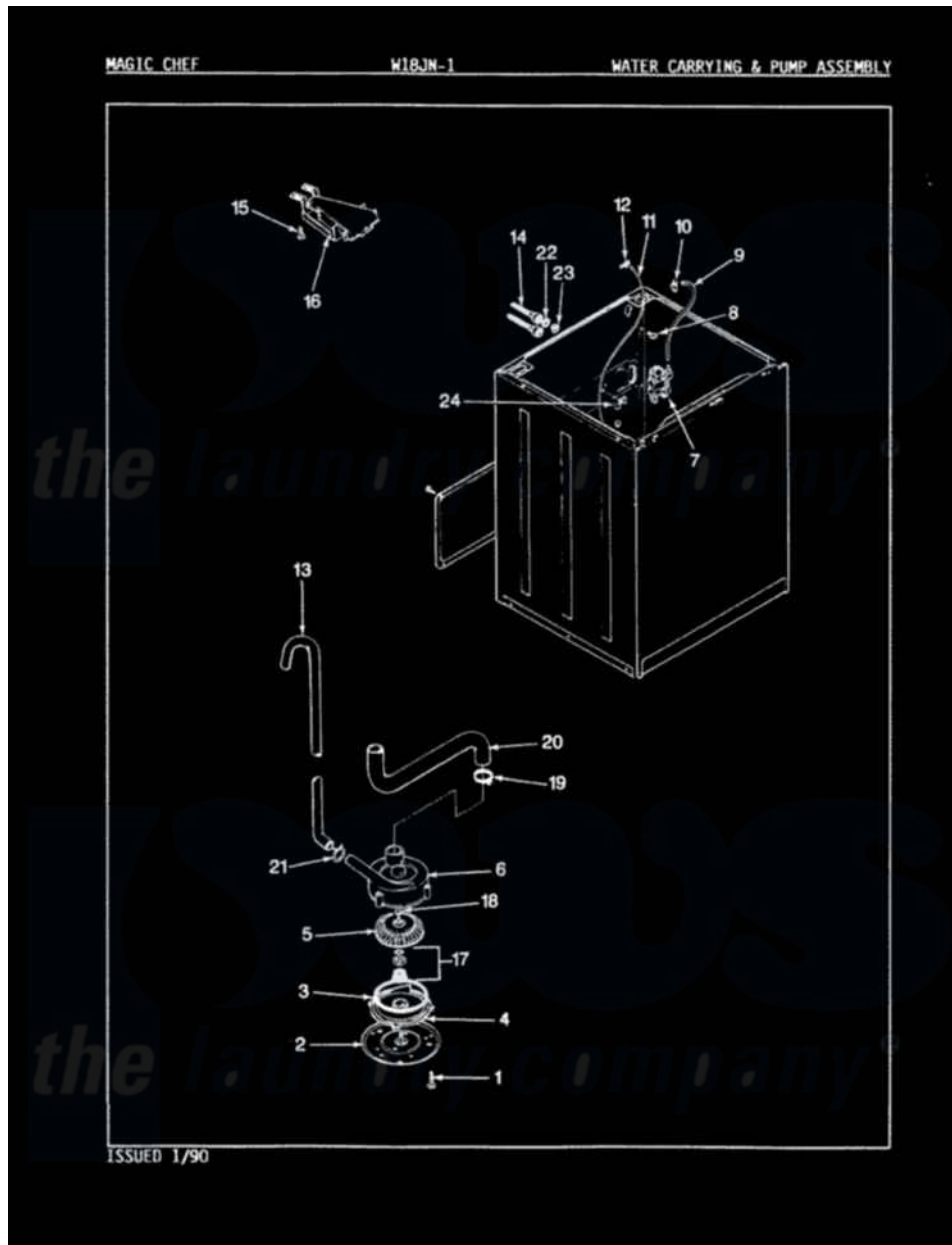

# Magic Chef W18JN1 06 - WATER CARRYING & PUMP ASSEMBLY

Magic Chef Residential Magic Chef W18JN1 Washer Parts Diagram 06 - WATER CARRYING & PUMP ASSEMBLY

[Click on the part number to view part](#)

Item	Original Part Number	Replaced By	Status	Part Description
1	25-7405	<a href="#">3196164</a>		Screw
2	33-6035		Not Available	PLATE & PULLEY ASSY.
3	<a href="#">33-6032</a>			Gasket
4	<a href="#">35-2058</a>			Base, Pump
5	35-2057	<a href="#">35-6465</a>		Pump Assem
6	35-2099	<a href="#">35-6465</a>		Pump Assem
"	35-2056		Not Available	HOUSING, PUMP
7	<a href="#">25-7220</a>			Clip, Cabinet Top
"	35-2374	<a href="#">35-2374N</a>		Valve, Water
8	25-7867	<a href="#">596669</a>		Clamp, Manifold
9	35-2378	<a href="#">12002749</a>		Hose, Flume Kit
10	25-7867	<a href="#">596669</a>		Clamp, Manifold
11	35-2261		Not Available	PAD, PRESSURE SWITCH HOSE
"	35-2321	<a href="#">21001748</a>		Hose, Pressure Switch
12	<a href="#">33-6099</a>			Clamp

13	33-9436	<a href="#">211704</a>		Hose, Drain
14	33-7046	<a href="#">89503</a>		Hose-Inlet
"	35-0873	<a href="#">76313</a>		Hosefill
15	25-3092	<a href="#">90767</a>		Screw, 8A X 3/8 HeX Washer Head Tapping
16	35-2051	<a href="#">21001760</a>		Flume Assembly / Water Diverter
17	<a href="#">35-0707</a>			Seal, Seat And "O" Ring
18	25-7894	<a href="#">W10001180</a>		Screw
19	25-6069		Not Available	CORBIN CLAMP
20	35-2131		Not Available	HOSE, SUMP TO PUMP
21	25-7796	<a href="#">596669</a>		Clamp, Manifold
22	<a href="#">25-7048</a>			Washer
23	33-7313	<a href="#">33-4264N</a>		Strainer And Washer Kit
24	25-7796	<a href="#">596669</a>		Clamp, Manifold