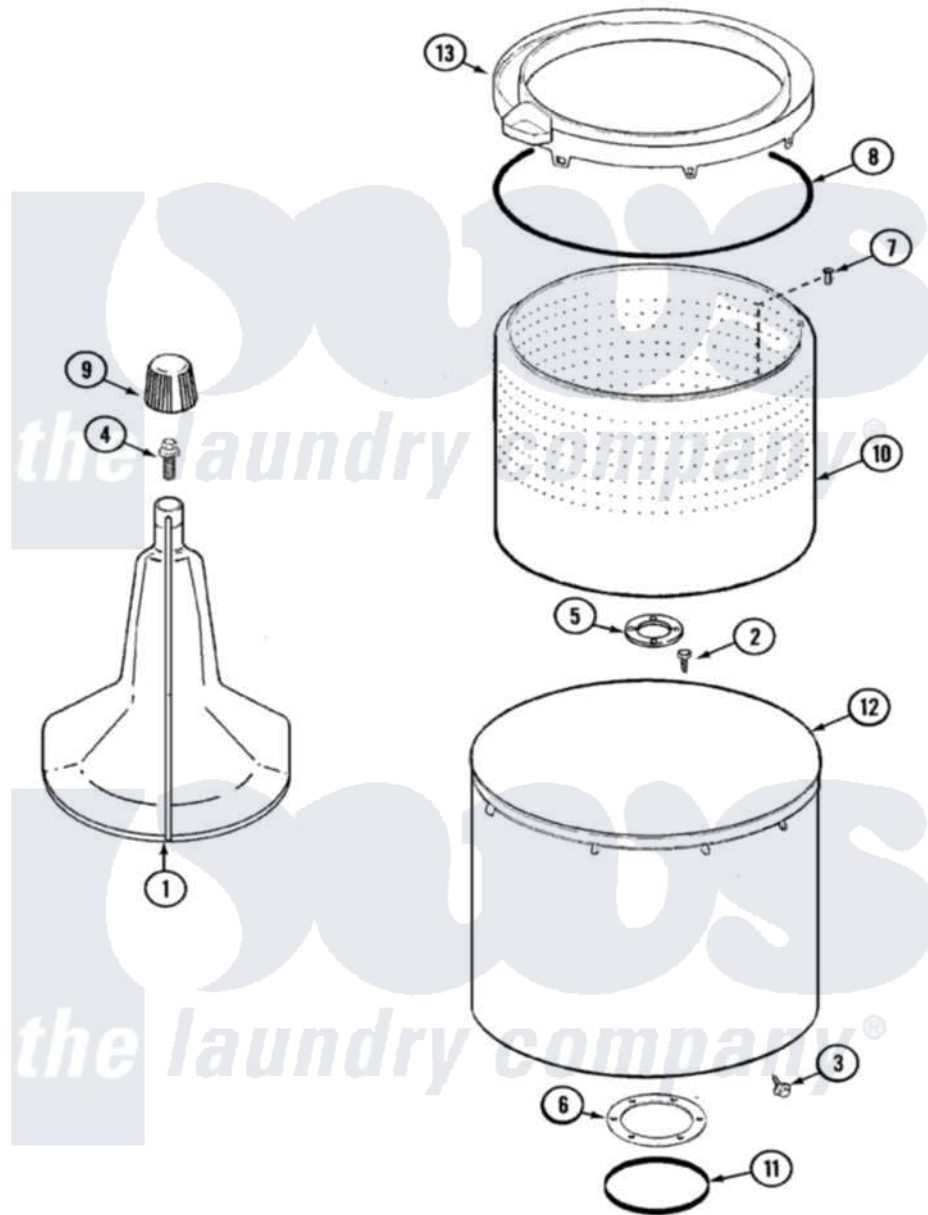

Magic Chef W204KA 05 - TUB

Magic Chef [Residential Magic Chef W204KA Washer Parts](#) Parts Diagram 05 - TUB
 Click on the part number to view part

Item	Original Part Number	Replaced By	Status	Part Description
1	35-3580			Agitator
2	25-7947	21001063		Screw, Shoulder
3	25-7953	22002933		Screw
4	25-7948	W10309247		Screw
5	35-3685			Gasket, Basket To Centerpost
6	35-3686			Gasket, Tub To Housing
7	25-7965	3400504		Screw
8	35-2328			Seal, Tub Top
9	35-2733			Cap, Agitator
10	35-3687		Not Available	BASKET, SPIN
11	35-2978			Seal, Tub/Housing
12	35-3700			Tub Assembly
13	35-3578		Not Available	TOP, TUB
"	35-2262		Not Available	SHIELD, TUB TOP