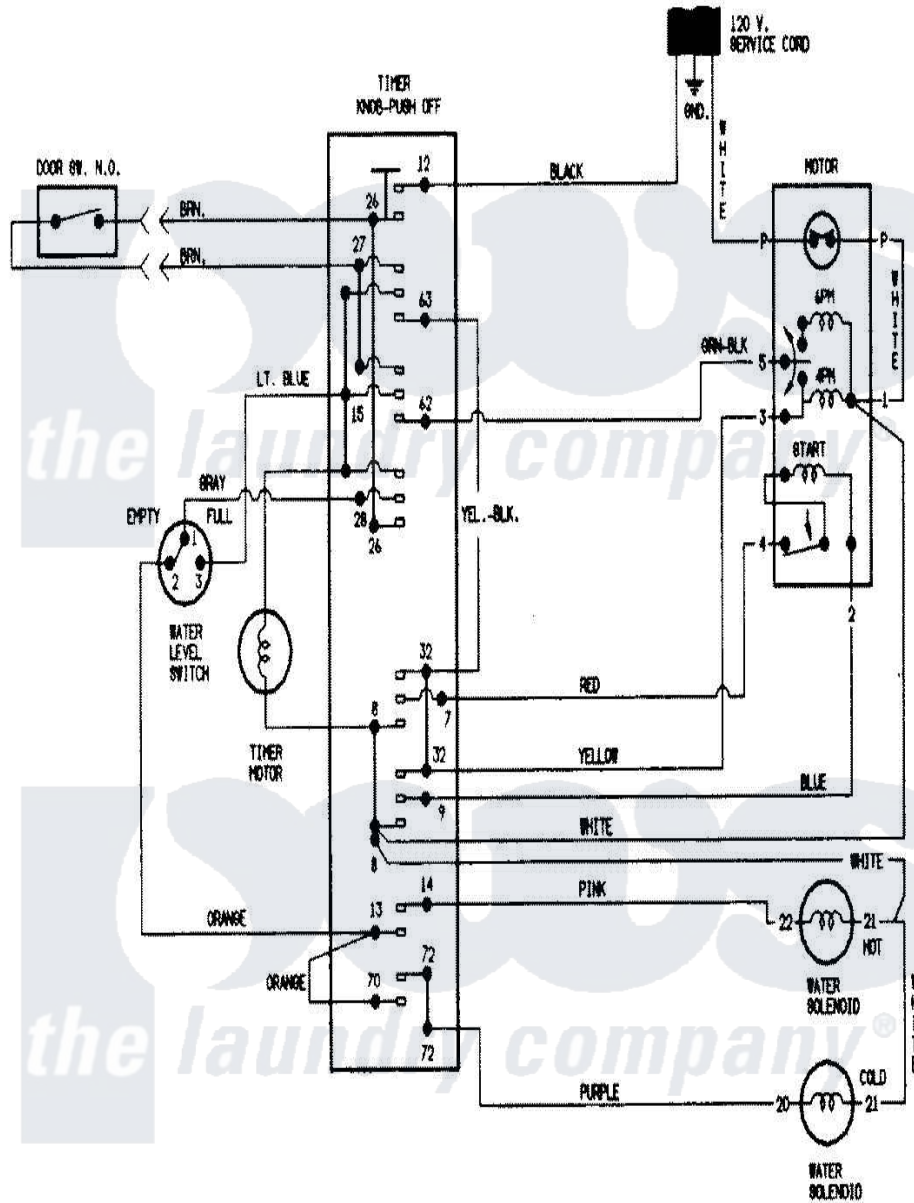

# Magic Chef W204KA 06 - WIRING INFORMATION

Magic Chef [Residential Magic Chef W204KA Washer Parts](#) Parts Diagram 06 - WIRING INFORMATION  
 Click on the part number to view part

Item	Original Part Number	Replaced By	Status	Part Description
NI	15001240		Not Available	WIRING INFORMATION