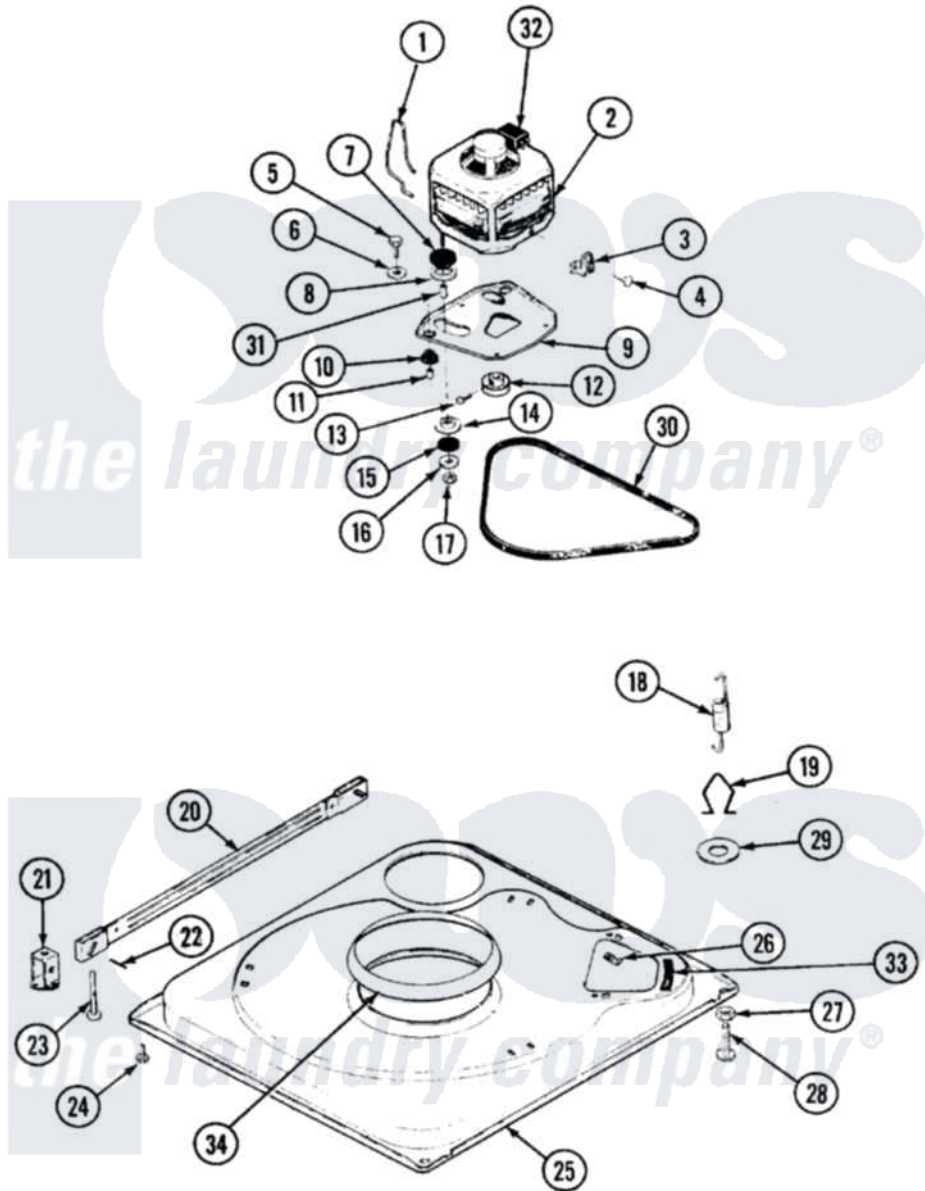

Magic Chef W204KW 01 - BASE

Magic Chef [Residential Magic Chef W204KW Washer Parts](#) Parts Diagram 01 - BASE
 Click on the part number to view part

Item	Original Part Number	Replaced By	Status	Part Description
1	35-0235			Spring, Motor Pivot
"	21001110	22004376		Spring, Motor Pivot
"	35-0235			Spring, Motor Pivot
2	LA-2002		Not Available	MOTOR KIT
"	21001112		Not Available	MOTOR & PULLEY/PLATE ASSY.
"	LA-2002		Not Available	MOTOR KIT
3	21001109	21001486		Foot Slide, Isolator
"	33-9945			Slide, Foot
"	33-9945			Slide, Foot
4	25-7418	33001178		Back, Tumbler
"	25-7418	33001178		Back, Tumbler
"	25-7418	33001178		Back, Tumbler
5	25-7833	21001977		Screw
6	25-7834			Washer, Motor/Base Screw
7	33-9946			Isolator, Motor
8	35-3570			Washer, Motor Pivot

9	35-2810	21001783	Plate And Screw Assembly
"	21001111	21001783	Plate And Screw Assembly
"	35-2810	21001783	Plate And Screw Assembly
10	35-3646		Isolator, Motor Plate
"	35-3646		Isolator, Motor Plate
"	35-3646		Isolator, Motor Plate
11	25-7831		Spacer, Mounting
12	35-2124	W10143344	Pulley
"	35-2124	W10143344	Pulley
"	21001108		Pulley, Motor
13	25-7117		Set Screw
14	33-9943	35-3571	Slide, Motor Pivot
15	33-9967		Washer, Motor Isolator
16	25-7047		Washer, Flat
17	25-7325	Y707702	Locknut
18	35-3658		Spring, Suspension
19	35-2976	Not Available	HOOK, SUSPENSION SPRING
20	35-2049	21001881	Bar, Stabilizer
21	35-2046		Bracket, Stabilizer
22	35-2052		Pin, Stabilizer
23	35-3020	22004469	Leg And Foot Self Stabalizing
24	25-7828	489483	Screw 10-32 X 1/2
25	35-2984	Not Available	BASE
26	25-7838	25-7845	Speednut, Motor
27	25-7915		Hex Nut
28	35-0772	25001119	Foot And Pad Assembly
"	35-0837	25001119	Foot And Pad Assembly
29	Y25-7951		Washer, Suspension Hook
30	35-2320	21352320	Belt, Drive
31	25-7830		Spacer
32	33-9765		Switch, Motor
33	35-2065		Pad, Motor Plate
34	35-3788	21002026	Snubber