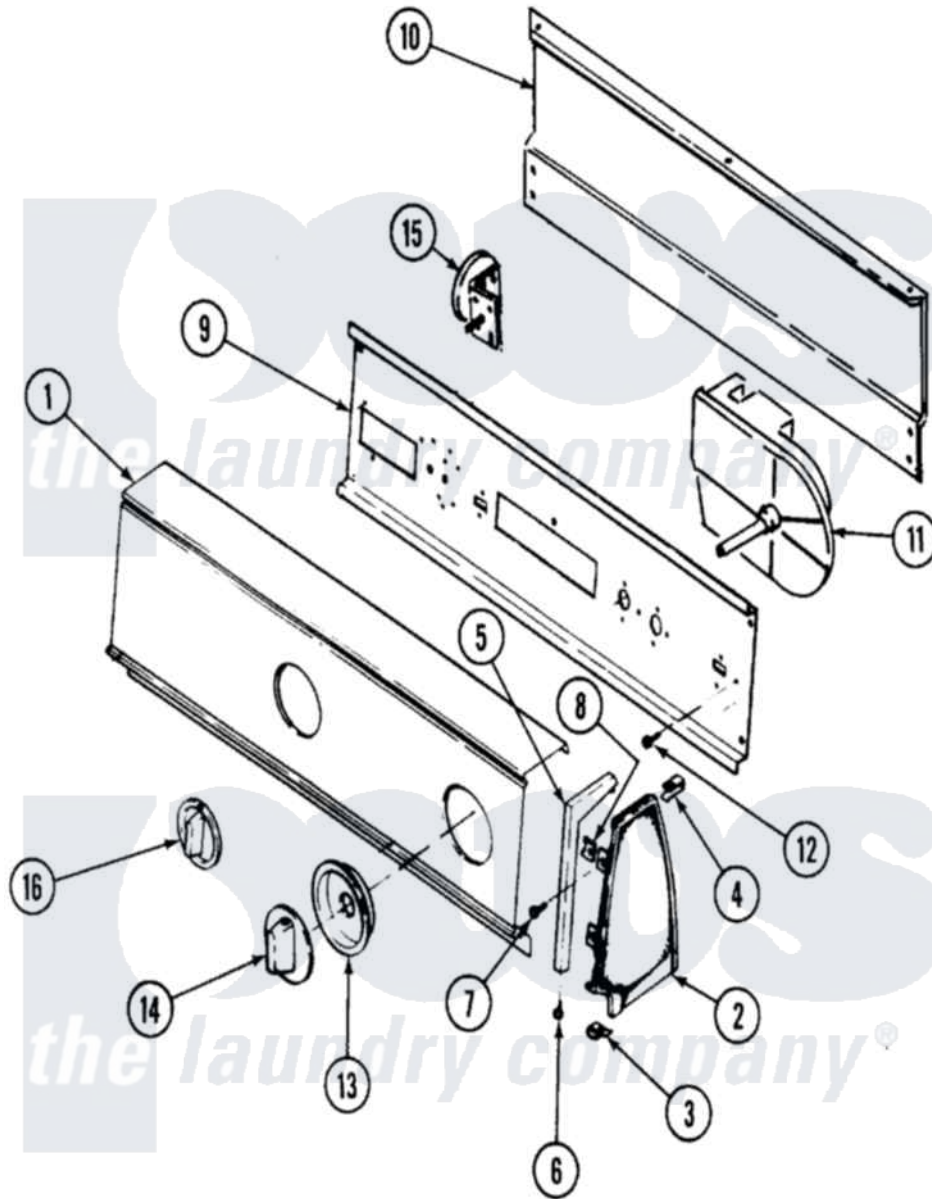

Magic Chef W204KW 02 - CONTROL PANEL

Magic Chef [Residential Magic Chef W204KW Washer Parts](#) Parts Diagram 02 - CONTROL PANEL
 Click on the part number to view part

Item	Original Part Number	Replaced By	Status	Part Description
1	25-7702			Speedclip, End Cap To Control Panel
"	25-7793			Screw
"	35-3919		Not Available	PANEL, CONTROL
2	35-2487	21001451		Cap- End
"	35-2488	21001452		Cap- End
3	34-9487		Not Available	PLATE, REINFORCEMENT
"	25-7697	25-2219		Screw
"	25-7851			Speedclip, End Cap To Top
4	25-7435	33002917		Screw, No.10-16
"	25-7852			Speedclip, Rr Shld To End Cap
5	53-0279		Not Available	TRIM, END CAP (RT)
"	53-0280		Not Available	TRIM, END CAP (LT)
6	25-7760			Screw
7	25-3092	90767		Screw, 8A X 3/8 HeX Washer Head Tapping

8	25-7702		Speedclip, End Cap To Control Panel
9	53-1676		Shield, Control
"	53-2504	31001193	Pad, Shield
10	25-3092	90767	Screw, 8A X 3/8 HeX Washer Head Tapping
"	25-3457		Screw, Sems
"	25-7853	25-7933	Ring, Retaining
"	35-2688	21001460	Shield, Rear
11	35-3839		Timer
12	25-0205	216412	Screw, Bracket To Timer
13	35-3964	21001497	Skirt Ri
14	35-3962	21001282	Knob, Timer
15	35-3691	21001554	Switch, Water Level
"	25-3092	90767	Screw, 8A X 3/8 HeX Washer Head Tapping
16	35-3960	21001283	Knob, Selector---Piq
17	35-3937	Not Available	MANUAL, USE & CARE
"	21001053	Not Available	MANUAL, USE & CARE
18	16000329	Not Available	GUIDE, QUICK REF. - MAGIC CHEF