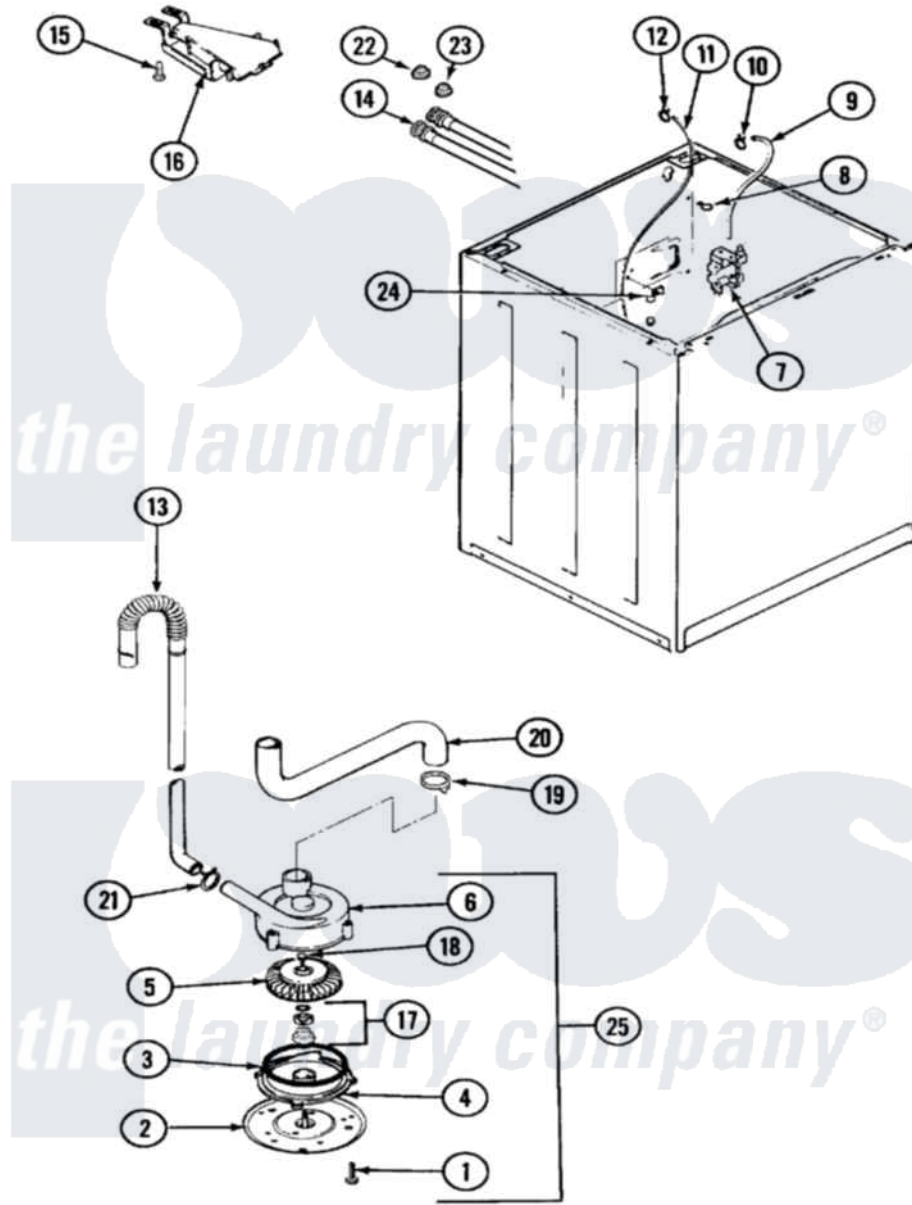

Magic Chef W204KW 03 - PUMP

Magic Chef [Residential Magic Chef W204KW Washer Parts](#) Parts Diagram 03 - PUMP
 Click on the part number to view part

Item	Original Part Number	Replaced By	Status	Part Description
1	25-7405	3196164		Screw
2	33-6035		Not Available	PLATE & PULLEY ASSY.
3	33-6032			Gasket
4	35-2058			Base, Pump
5	35-2057	35-6465		Pump Assem
6	35-2056		Not Available	HOUSING, PUMP
7	25-7220			Clip, Cabinet Top
"	35-2374	35-2374N		Valve, Water
8	25-7867	596669		Clamp, Manifold
9	35-2378	12002749		Hose, Flume Kit
10	25-7867	596669		Clamp, Manifold
11	35-2321	21001748		Hose, Pressure Switch
"	35-2261		Not Available	PAD, PRESSURE SWITCH HOSE
12	33-6099			Clamp
13	33-9537	22003814		Retainer, Drain Hose
"	35-3538	21001872		Hose, Drain

14	33-7891	89503	Hose-Inlet
"	35-0874	76313	Hosefill
15	25-3092	90767	Screw, 8A X 3/8 HeX Washer Head Tapping
16	35-2051	21001760	Flume Assembly / Water Diverter
17	35-0707		Seal, Seat And "O" Ring
18	25-7894	W10001180	Screw
19	25-6068	285655	Clamp, Hose
20	35-3584	21001915	Hose, Tub To Pump
21	25-7080	285655	Clamp, Hose
22	25-7048		Washer
23	33-7313	33-4264N	Strainer And Washer Kit
24	25-7796	596669	Clamp, Manifold
25	35-2099	35-6465	Pump Assem
"	35-2344		Restrictor, Flow