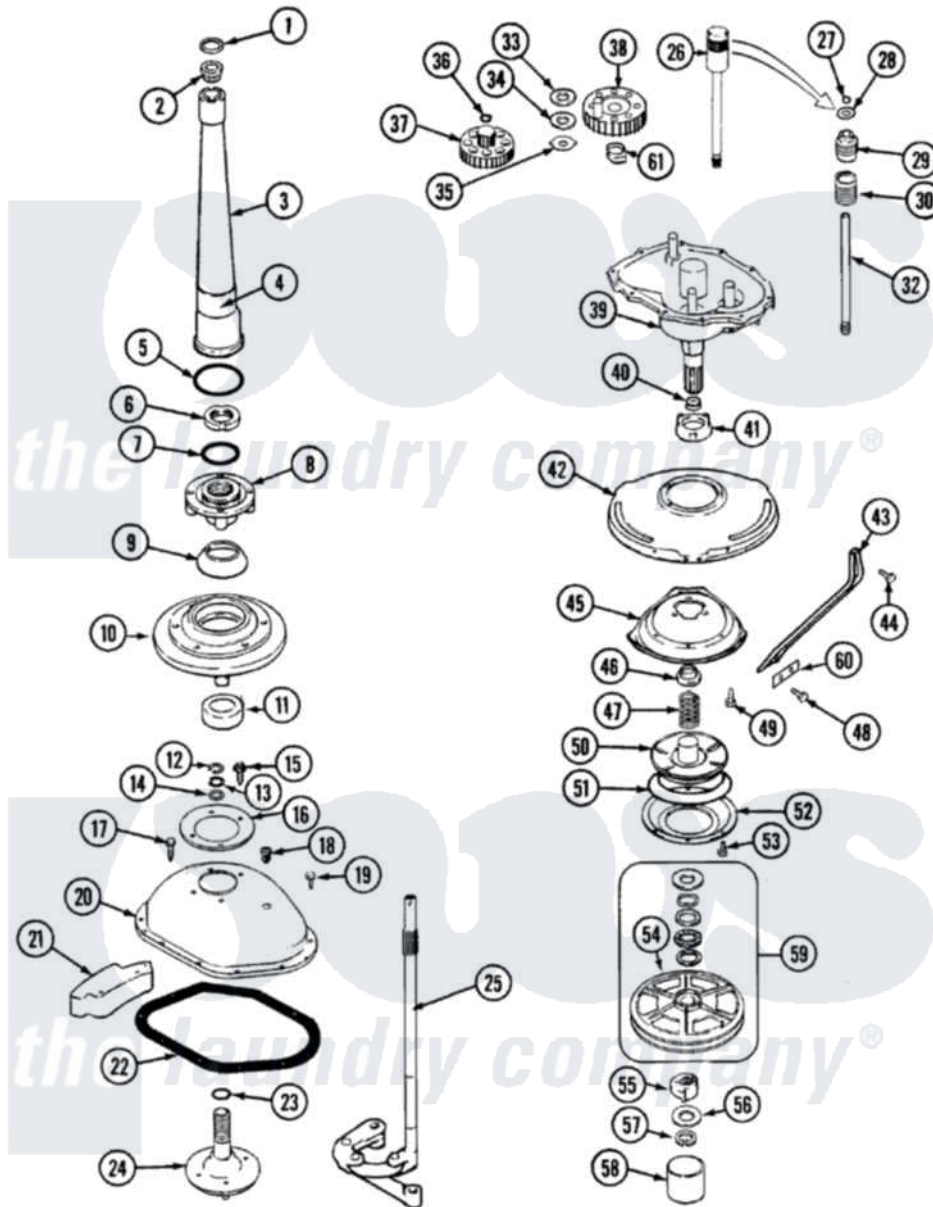

# Magic Chef W204KW 05 - TRANSMISSION

Magic Chef [Residential Magic Chef W204KW Washer Parts](#) Parts Diagram 05 - TRANSMISSION  
 Click on the part number to view part

Item	Original Part Number	Replaced By	Status	Part Description
1	<a href="#">25-7941</a>			"O" Ring, Agr Drive Shaft
2	35-2835	<a href="#">21001066</a>		Bearing, Centerpost
3	35-2792	<a href="#">21001401</a>		Center Pos
4	35-2983		Not Available	CENTERPOST ASSY.
"	35-3214	<a href="#">33-6790</a>		Bearing, Agitator
5	<a href="#">35-2906</a>			Seal, Centerpost Bottom
6	<a href="#">35-2791</a>			Nut, Spin Tube
7	<a href="#">25-7938</a>			"O" Ring, Basket Drive Hub
8	35-3647	<a href="#">W10219156</a>		Tub Seal
9	<a href="#">35-2974</a>			Tub Seal/Hub Assembly
10	35-2716	<a href="#">12001561</a>		Bearing And Seal Housing Assembly
11	<a href="#">35-2205</a>			Bearing, Spin
"	35-2972	<a href="#">12001561</a>		Bearing And Seal Housing Assembly
12	25-7949		Not Available	RING, RETAINING (AG. SHAFT)