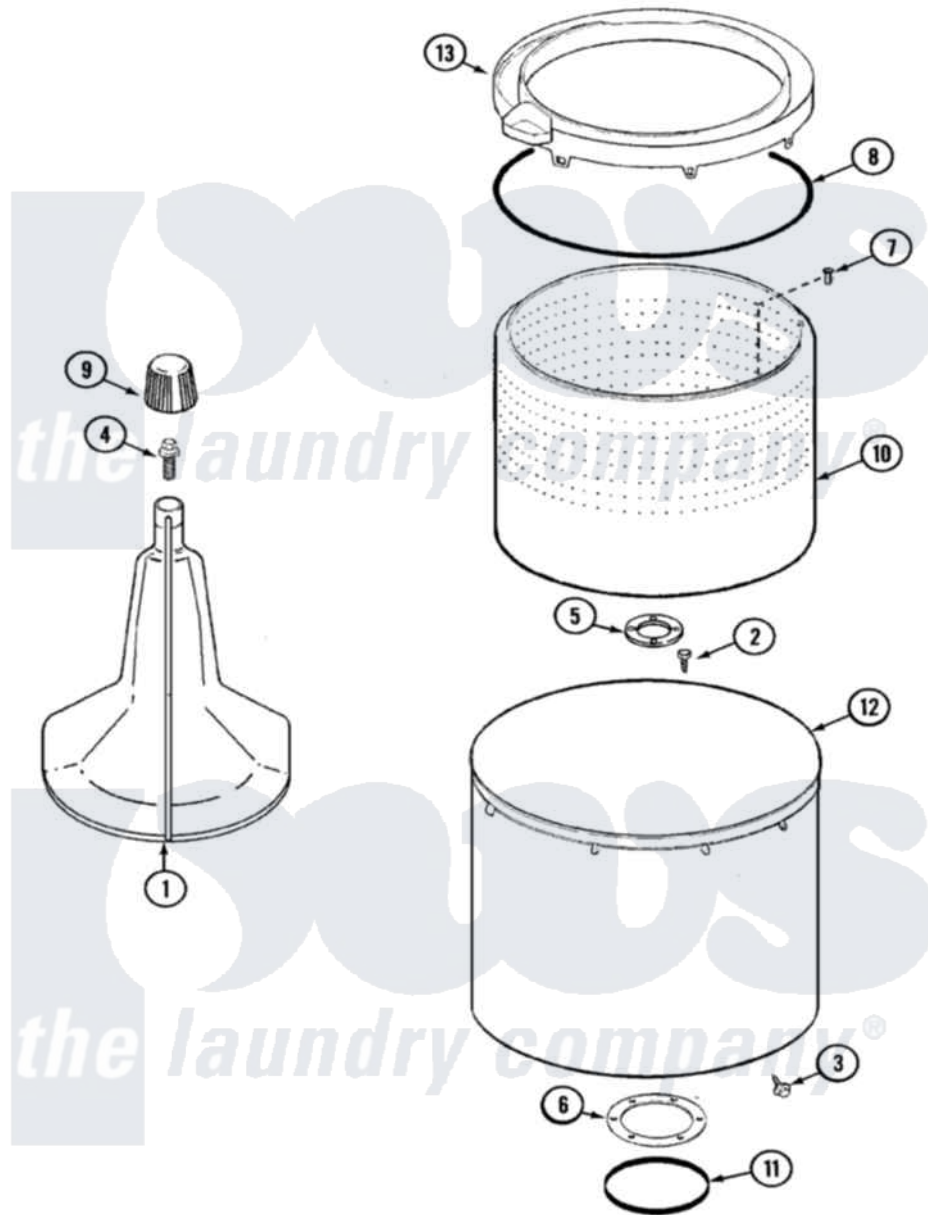

Magic Chef W204KW 06 - TUB

Magic Chef [Residential Magic Chef W204KW Washer Parts](#) Parts Diagram 06 - TUB
 Click on the part number to view part

Item	Original Part Number	Replaced By	Status	Part Description
1	35-3580			Agitator
2	25-7947	21001063		Screw, Shoulder
3	25-7953	22002933		Screw
4	25-7948	W10309247		Screw
5	35-3685			Gasket, Basket To Centerpost
6	35-3686			Gasket, Tub To Housing
7	25-7965	3400504		Screw
8	35-2328			Seal, Tub Top
9	35-2733			Cap, Agitator
10	35-3687		Not Available	BASKET, SPIN
11	35-2978			Seal, Tub/Housing
12	35-3700			Tub Assembly
13	35-3578		Not Available	TOP, TUB
"	35-2262		Not Available	SHIELD, TUB TOP