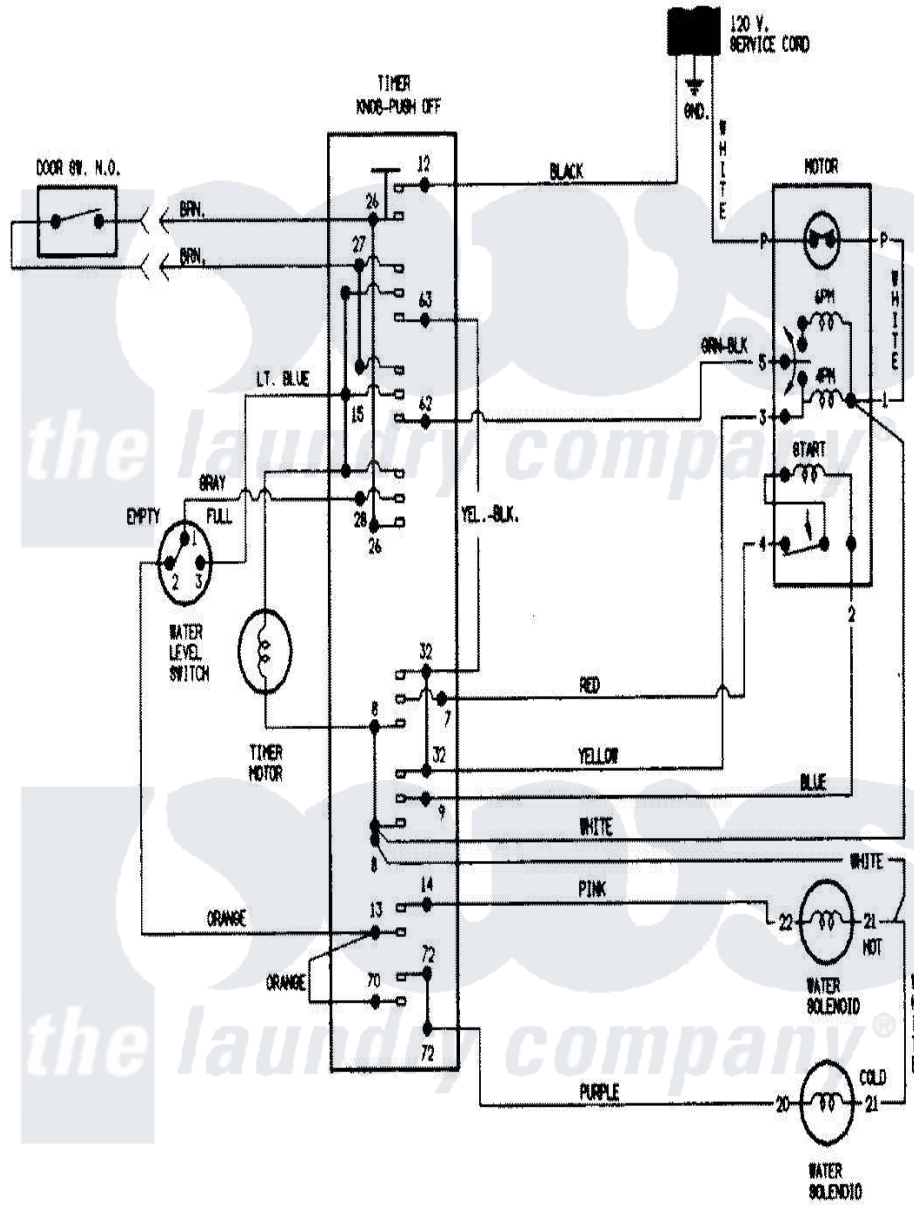

Magic Chef W204KW 07 - WIRING INFORMATION

Magic Chef Residential Magic Chef W204KW Washer Parts Parts Diagram 07 - WIRING INFORMATION
 Click on the part number to view part

Item	Original Part Number	Replaced By	Status	Part Description
NI	15001240		Not Available	WIRING INFORMATION