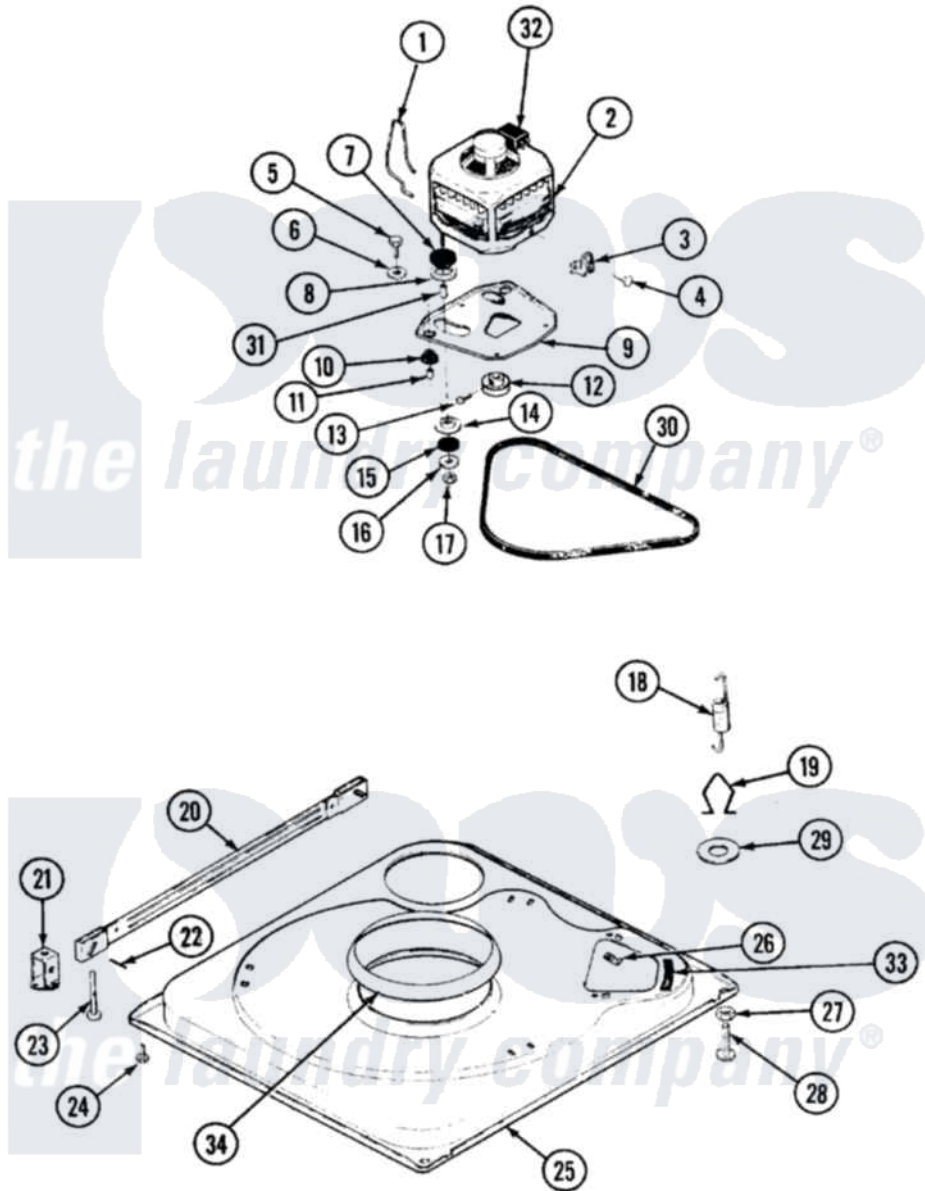

Magic Chef W205KA 01 - BASE

Magic Chef [Residential Magic Chef W205KA Washer Parts](#) Parts Diagram 01 - BASE
 Click on the part number to view part

Item	Original Part Number	Replaced By	Status	Part Description
1	35-0235			Spring, Motor Pivot
"	21001110	22004376		Spring, Motor Pivot
"	35-0235			Spring, Motor Pivot
2	LA-2002		Not Available	MOTOR KIT
"	21001112		Not Available	MOTOR & PULLEY/PLATE ASSY.
"	LA-2002		Not Available	MOTOR KIT
3	21001109	21001486		Foot Slide, Isolator
"	33-9945			Slide, Foot
"	33-9945			Slide, Foot
4	25-7418	33001178		Back, Tumbler
"	25-7418	33001178		Back, Tumbler
5	25-7833	21001977		Screw
6	25-7834			Washer, Motor/Base Screw
7	33-9946			Isolator, Motor
8	35-3570			Washer, Motor Pivot
9	35-2810	21001783		Plate And Screw Assembly

"	35-2810	21001783	Plate And Screw Assembly
"	21001111	21001783	Plate And Screw Assembly
10	35-3646		Isolator, Motor Plate
"	35-3646		Isolator, Motor Plate
"	35-3646		Isolator, Motor Plate
11	25-7831		Spacer, Mounting
12	21001108		Pulley, Motor
"	35-2124	W10143344	Pulley
"	35-2124	W10143344	Pulley
13	25-7117		Set Screw
14	33-9943	35-3571	Slide, Motor Pivot
15	33-9967		Washer, Motor Isolator
16	25-7047		Washer, Flat
17	25-7325	Y707702	Locknut
18	35-3658		Spring, Suspension
19	35-2976	Not Available	HOOK, SUSPENSION SPRING
20	35-2049	21001881	Bar, Stabilizer
21	35-2046		Bracket, Stabilizer
22	35-2052		Pin, Stabilizer
23	35-3020	22004469	Leg And Foot Self Stabalizing
24	25-7828	489483	Screw 10-32 X 1/2
25	35-2984	Not Available	BASE
26	25-7838	25-7845	Speednut, Motor
27	25-7915		Hex Nut
28	35-0772	25001119	Foot And Pad Assembly
"	35-0837	25001119	Foot And Pad Assembly
29	Y25-7951		Washer, Suspension Hook
30	35-2320	21352320	Belt, Drive
31	25-7830		Spacer
32	33-9765		Switch, Motor
33	35-2065		Pad, Motor Plate
34	35-3788	21002026	Snubber