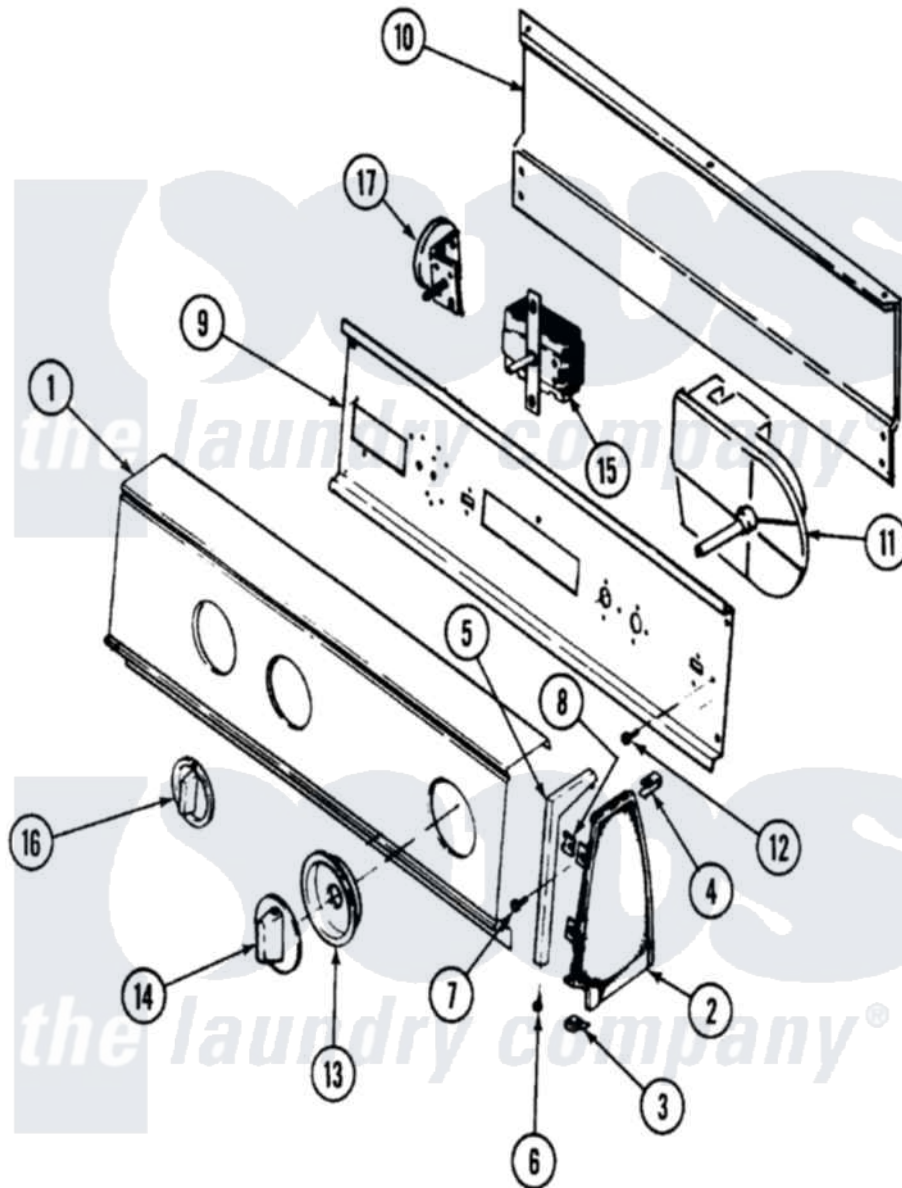

# Magic Chef W205KA 02 - CONTROL PANEL

Magic Chef [Residential Magic Chef W205KA Washer Parts](#) Parts Diagram 02 - CONTROL PANEL  
 Click on the part number to view part

Item	Original Part Number	Replaced By	Status	Part Description
1	35-3920		Not Available	PANEL, CONTROL
"	<a href="#">25-7702</a>			Speedclip, End Cap To Control Panel
"	<a href="#">25-7793</a>			Screw
2	35-2487	<a href="#">21001451</a>		Cap- End
"	35-2488	<a href="#">21001452</a>		Cap- End
3	25-7697	<a href="#">25-2219</a>		Screw
"	<a href="#">25-7851</a>			Speedclip, End Cap To Top
4	25-7435	<a href="#">33002917</a>		Screw, No.10-16
"	<a href="#">25-7852</a>			Speedclip, Rr Shld To End Cap
5	<a href="#">53-2413</a>			End Trim L.H.
"	<a href="#">53-2412</a>			End Trim RH
6	<a href="#">25-7760</a>			Screw
7	25-3092	<a href="#">90767</a>		Screw, 8A X 3/8 HeX Washer Head Tapping
8	<a href="#">25-7702</a>			Speedclip, End Cap To Control Panel

9	53-2504	<a href="#">31001193</a>		Pad, Shield
"	31001128		Not Available	SHIELD, CONTROL
"	<a href="#">53-1676</a>			Shield, Control
"	31001146	<a href="#">31001193</a>		Pad, Shield
10	<a href="#">25-3457</a>			Screw, Sems
"	35-2688	<a href="#">21001460</a>		Shield, Rear
"	25-3092	<a href="#">90767</a>		Screw, 8A X 3/8 HeX Washer Head Tapping
"	25-7853	<a href="#">25-7933</a>		Ring, Retaining
11	<a href="#">35-3840</a>			Timer
12	25-0205	<a href="#">216412</a>		Screw, Bracket To Timer
13	35-3964	<a href="#">21001497</a>		Skirt Ri
14	35-3962	<a href="#">21001282</a>		Knob, Timer
15	25-3092	<a href="#">90767</a>		Screw, 8A X 3/8 HeX Washer Head Tapping
"	35-0124		Not Available	SWITCH, WATER TEMPERATURE
"	<a href="#">21001139</a>			Switch, Water Temp. 3 Position
16	35-3960	<a href="#">21001283</a>		Knob, Selector---Piq
17	25-3092	<a href="#">90767</a>		Screw, 8A X 3/8 HeX Washer Head Tapping
"	35-3691	<a href="#">21001554</a>		Switch, Water Level
18	35-3938		Not Available	MANUAL, USE & CARE
"	21001053		Not Available	MANUAL, USE & CARE