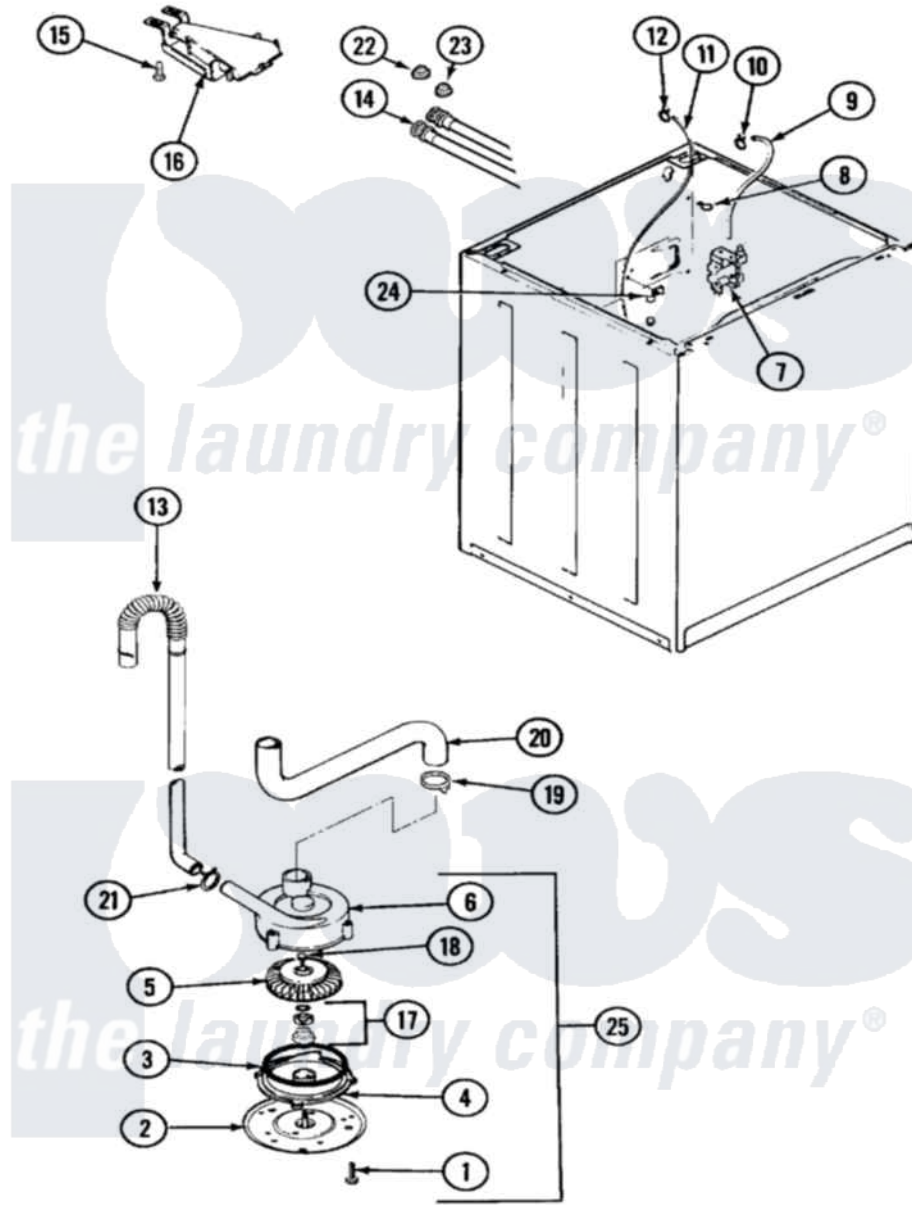

Magic Chef W205KA 03 - PUMP

Magic Chef [Residential Magic Chef W205KA Washer Parts](#) Parts Diagram 03 - PUMP
 Click on the part number to view part

Item	Original Part Number	Replaced By	Status	Part Description
1	25-7405	3196164		Screw
2	33-6035		Not Available	PLATE & PULLEY ASSY.
3	33-6032			Gasket
4	35-2058			Base, Pump
5	35-2057	35-6465		Pump Assem
6	35-2056		Not Available	HOUSING, PUMP
7	25-7220			Clip, Cabinet Top
"	35-2374	35-2374N		Valve, Water
8	25-7867	596669		Clamp, Manifold
9	35-2378	12002749		Hose, Flume Kit
10	25-7867	596669		Clamp, Manifold
11	35-2321	21001748		Hose, Pressure Switch
"	35-2261		Not Available	PAD, PRESSURE SWITCH HOSE
12	33-6099			Clamp
13	33-9537	22003814		Retainer, Drain Hose
"	35-3538	21001872		Hose, Drain

14	33-7891	89503	Hose-Inlet
"	35-0873	76313	Hosefill
15	25-3092	90767	Screw, 8A X 3/8 HeX Washer Head Tapping
16	35-2051	21001760	Flume Assembly / Water Diverter
17	35-0707		Seal, Seat And "O" Ring
18	25-7894	W10001180	Screw
19	25-6068	285655	Clamp, Hose
20	35-3584	21001915	Hose, Tub To Pump
21	25-7080	285655	Clamp, Hose
22	25-7048		Washer
23	33-7313	33-4264N	Strainer And Washer Kit
24	25-7796	596669	Clamp, Manifold
25	35-2099	35-6465	Pump Assem
"	35-2344		Restrictor, Flow