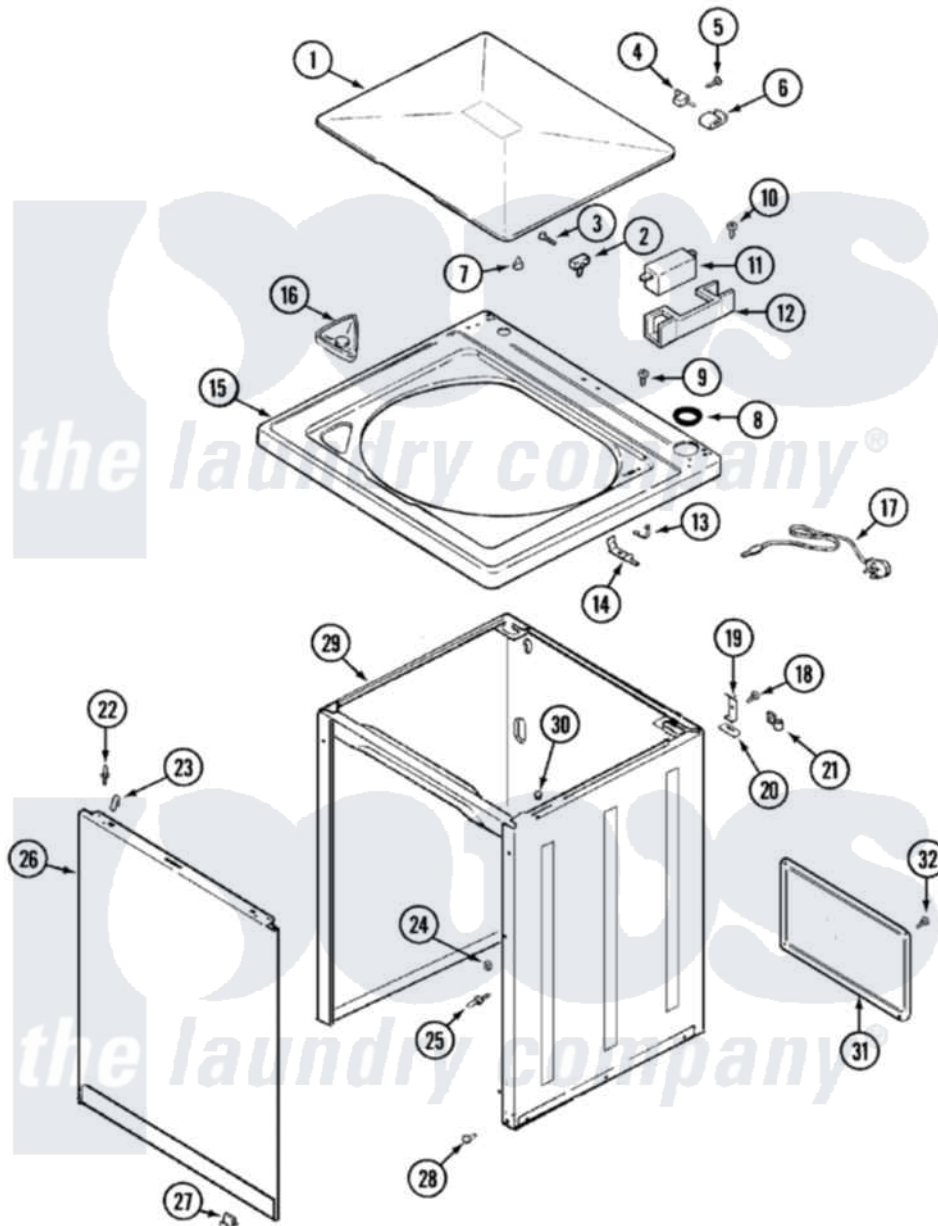

Magic Chef W205KA 04 - TOP

Magic Chef [Residential Magic Chef W205KA Washer Parts](#) Parts Diagram 04 - TOP
 Click on the part number to view part

Item	Original Part Number	Replaced By	Status	Part Description
1	35-2026-24		Not Available	LID (ALM)
2	25-7436			Nylite Washer
"	43-0057			Actuator, Door Switch
3	25-7438			Screw
4	35-2045			Pin, Hinge
5	25-7893			Screw
6	35-2044			Hinge, Lid
7	35-0581			Bumper, Door
8	35-2063			Bushing, Insulator
"	35-2064			Bushing, Insulating
9	25-7463	7101P012-60		Screw
10	25-7437	40040701		Screw, Tapping No.6b-20
"	21001136	3400872		Screw, 8-18 X 3/8
11	35-2904		Not Available	PAD, LID SWITCH
"	35-3382	12001187		Kit, Lid Switch Assembly
"	21001137	12001187		Kit, Lid Switch Assembly

"	21001148	12001187	Kit, Lid Switch Assembly
12	35-2795	12001187	Kit, Lid Switch Assembly
"	21001135		Housing, Lid Switch
13	25-7878		Clip
14	35-3076	12001187	Kit, Lid Switch Assembly
"	21001134		Lever, Lid Switch
15	35-2739-24	Not Available	TOP, CABINET (ALM)
16	35-2731	21001167	Dispenser, Bleach
17	35-0680	Not Available	CORD, POWER
18	25-7893		Screw
19	33-7450	35-2846	Hinge, Cabinet Top
20	33-0930		Pad, Top Hinge
21	25-7796	596669	Clamp, Manifold
22	53-0643		Pin, Locator
"	35-4129		Bumper, Cabinet
23	25-7220		Clip, Cabinet Top
24	25-0224	3400029	Nut, Adapter Plate
25	53-0643		Pin, Locator
26	35-2084-24		Panel, Front
27	53-0120		Clip, Front Panel
28	33-2653		Bumper, Cabinet
29	35-2106-24	12001802	Kit, Cabinet/Rear Shield
30	33-2653		Bumper, Cabinet
31	35-2108	21001871	Cabinet
32	25-7733	681414	Screw, 10AB X 1/2