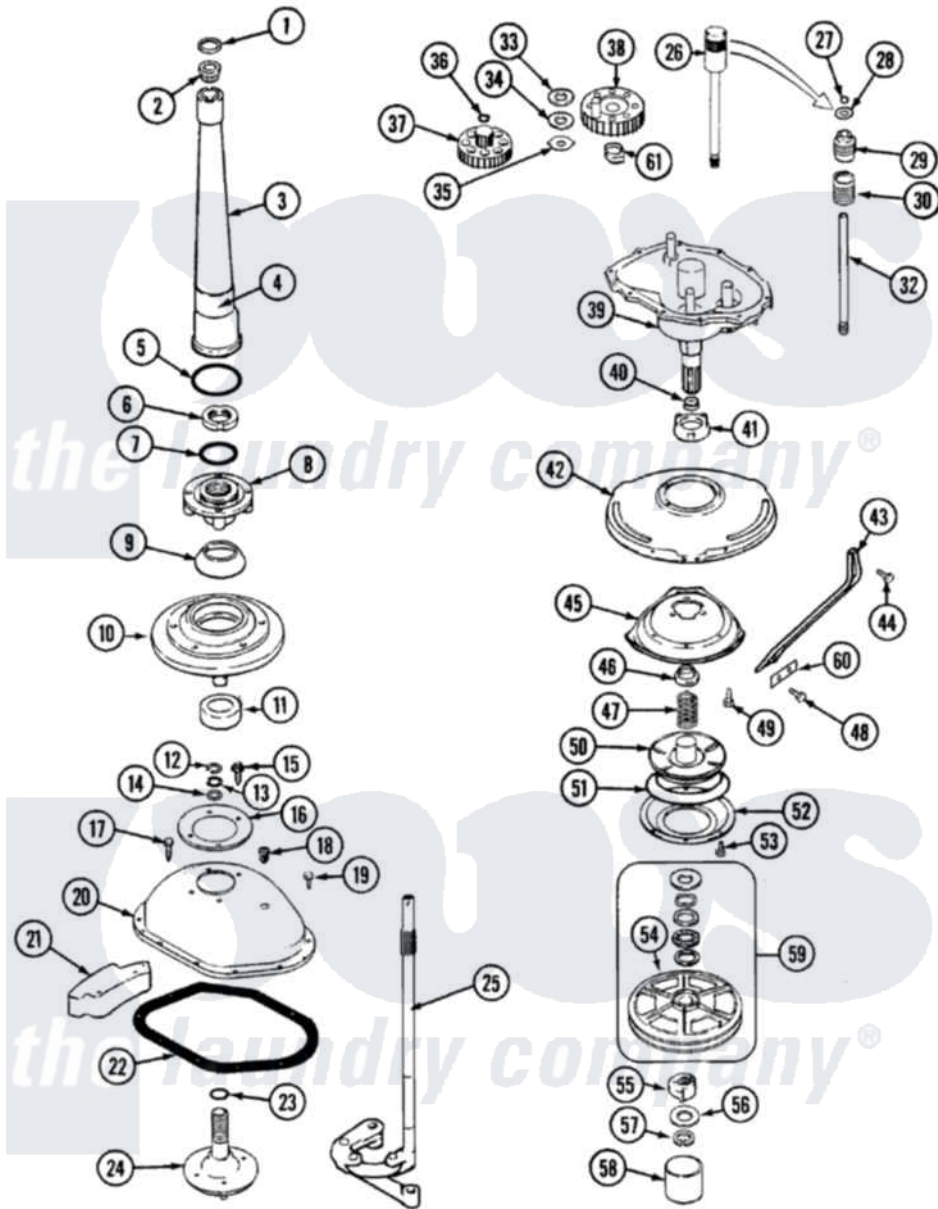

Magic Chef W205KA 05 - TRANSMISSION

Magic Chef [Residential Magic Chef W205KA Washer Parts](#) Parts Diagram 05 - TRANSMISSION
 Click on the part number to view part

Item	Original Part Number	Replaced By	Status	Part Description
1	25-7941			"O" Ring, Agr Drive Shaft
2	35-2835	21001066		Bearing, Centerpost
3	35-2792	21001401		Center Pos
4	35-2983		Not Available	CENTERPOST ASSY.
"	35-3214	33-6790		Bearing, Agitator
5	35-2906			Seal, Centerpost Bottom
6	35-2791			Nut, Spin Tube
7	25-7938			"O" Ring, Basket Drive Hub
8	35-3647	W10219156		Tub Seal
9	35-2974			Tub Seal/Hub Assembly
10	35-2716	12001561		Bearing And Seal Housing Assembly
11	35-2205			Bearing, Spin
"	35-2972	12001561		Bearing And Seal Housing Assembly
12	25-7949		Not Available	RING, RETAINING (AG. SHAFT)