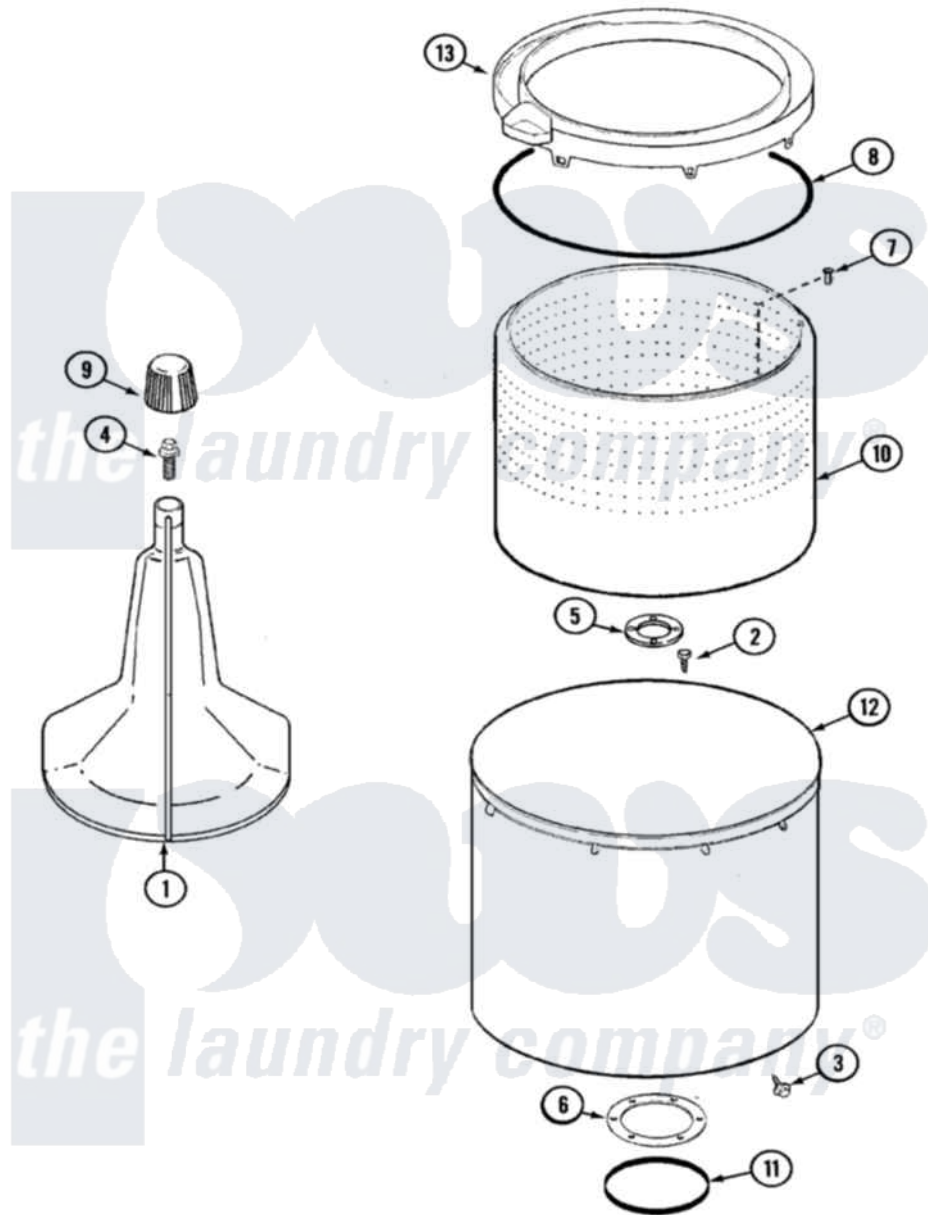

# Magic Chef W205KA 06 - TUB

Magic Chef [Residential Magic Chef W205KA Washer Parts](#) Parts Diagram 06 - TUB  
 Click on the part number to view part

Item	Original Part Number	Replaced By	Status	Part Description
1	<a href="#">35-3580</a>			Agitator
2	25-7947	<a href="#">21001063</a>		Screw, Shoulder
3	25-7953	<a href="#">22002933</a>		Screw
4	25-7948	<a href="#">W10309247</a>		Screw
5	<a href="#">35-3685</a>			Gasket, Basket To Centerpost
6	<a href="#">35-3686</a>			Gasket, Tub To Housing
7	25-7965	<a href="#">3400504</a>		Screw
8	<a href="#">35-2328</a>			Seal, Tub Top
9	<a href="#">35-2733</a>			Cap, Agitator
10	35-3687		Not Available	BASKET, SPIN
11	<a href="#">35-2978</a>			Seal, Tub/Housing
12	<a href="#">35-3700</a>			Tub Assembly
13	35-3578		Not Available	TOP, TUB
"	35-2262		Not Available	SHIELD, TUB TOP