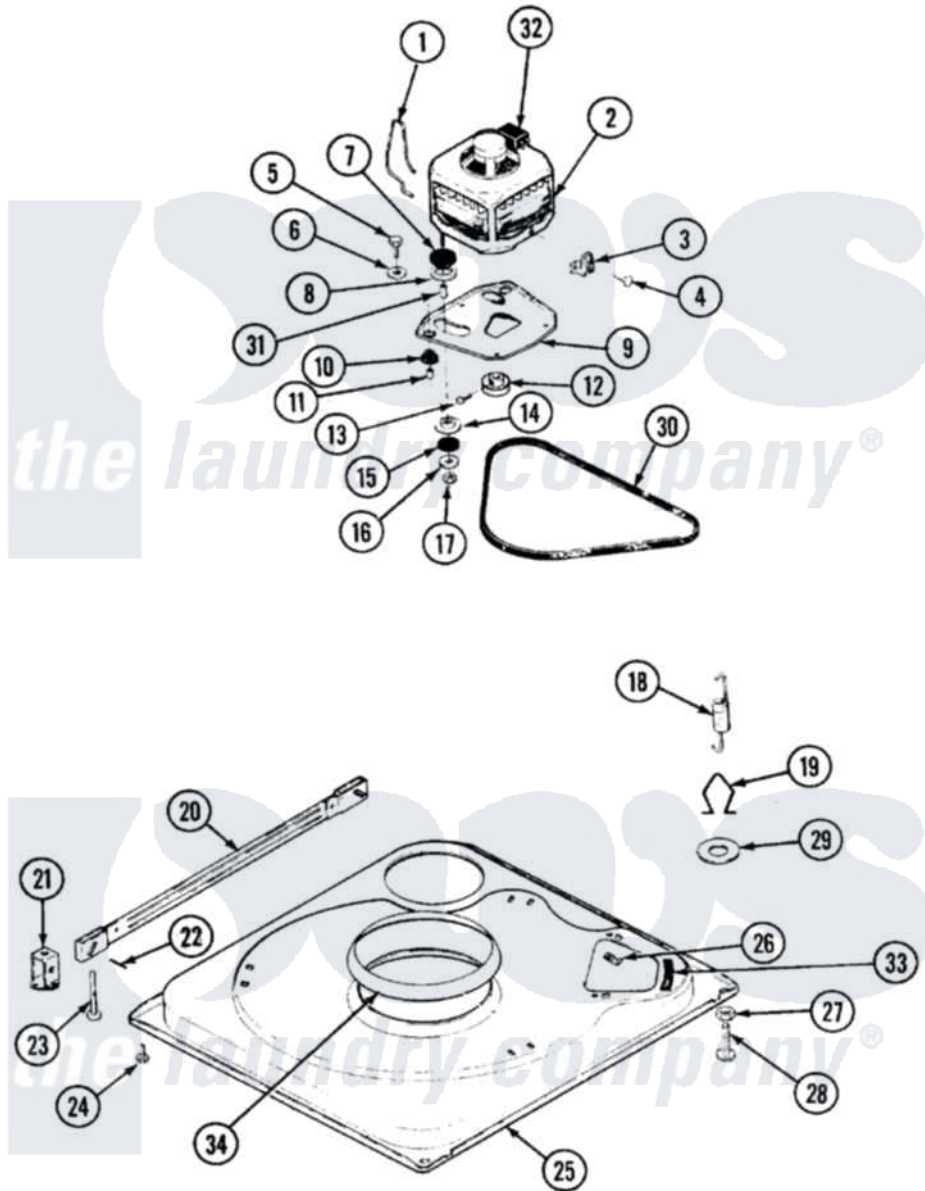

# Magic Chef W205KAC 01 - BASE

Magic Chef [Residential Magic Chef W205KAC Washer Parts](#) Parts Diagram 01 - BASE  
 Click on the part number to view part

Item	Original Part Number	Replaced By	Status	Part Description
1	<a href="#">35-0235</a>			Spring, Motor Pivot
"	21001110	<a href="#">22004376</a>		Spring, Motor Pivot
"	<a href="#">35-0235</a>			Spring, Motor Pivot
2	LA-2002		Not Available	MOTOR KIT
"	21001112		Not Available	MOTOR & PULLEY/PLATE ASSY.
"	LA-2002		Not Available	MOTOR KIT
3	21001109	<a href="#">21001486</a>		Foot Slide, Isolator
"	<a href="#">33-9945</a>			Slide, Foot
"	<a href="#">33-9945</a>			Slide, Foot
4	25-7418	<a href="#">33001178</a>		Back, Tumbler
"	25-7418	<a href="#">33001178</a>		Back, Tumbler
5	25-7833	<a href="#">21001977</a>		Screw
6	<a href="#">25-7834</a>			Washer, Motor/Base Screw
7	<a href="#">33-9946</a>			Isolator, Motor
8	<a href="#">35-3570</a>			Washer, Motor Pivot
9	35-2810	<a href="#">21001783</a>		Plate And Screw Assembly