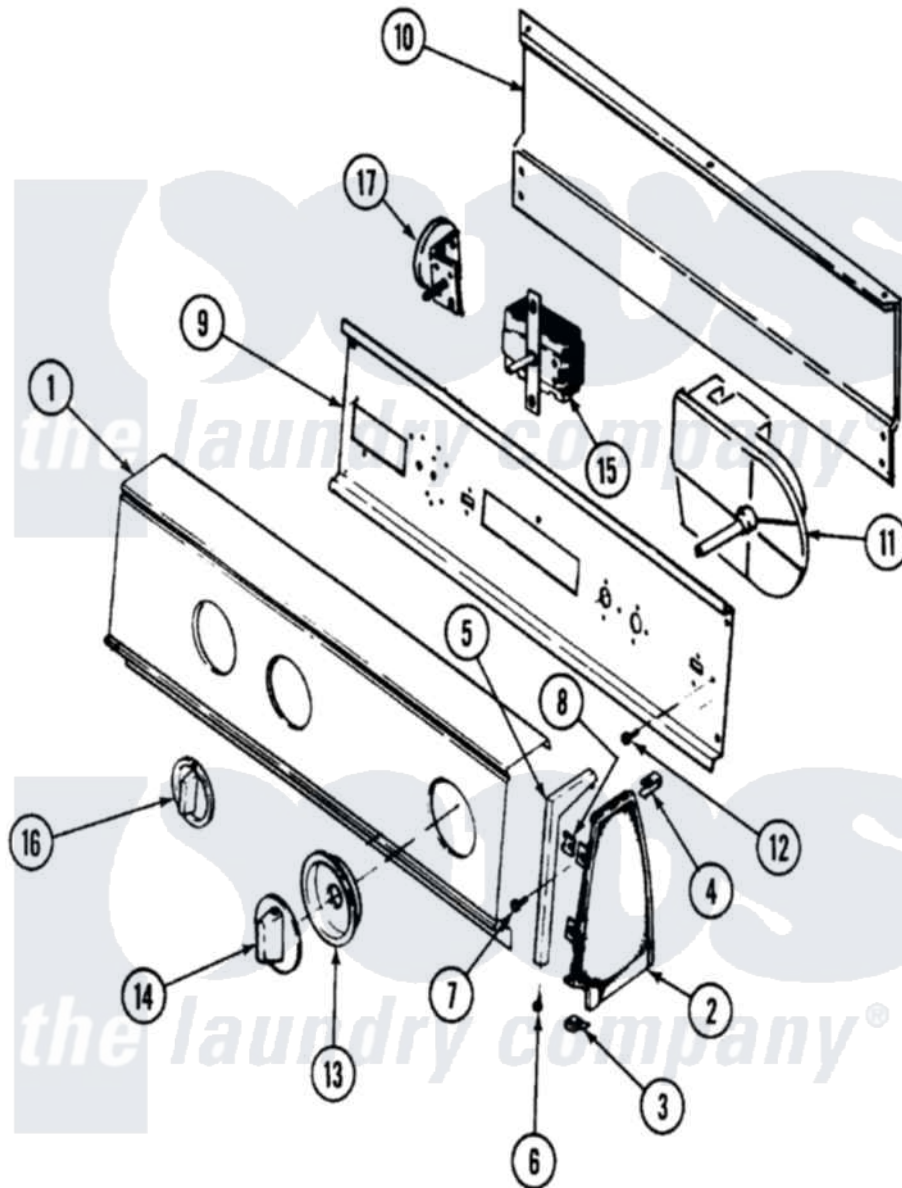

Magic Chef W205KAC 02 - CONTROL PANEL

Magic Chef [Residential Magic Chef W205KAC Washer Parts](#) Parts Diagram 02 - CONTROL PANEL
 Click on the part number to view part

Item	Original Part Number	Replaced By	Status	Part Description
1	25-7793			Screw
"	25-7702			Speedclip, End Cap To Control Panel
"	35-3920		Not Available	PANEL, CONTROL
2	35-2487	21001451		Cap- End
"	35-2488	21001452		Cap- End
3	25-7697	25-2219		Screw
"	25-7851			Speedclip, End Cap To Top
4	25-7435	33002917		Screw, No.10-16
"	25-7852			Speedclip, Rr Shld To End Cap
5	53-2412			End Trim RH
"	53-2413			End Trim L.H.
6	25-7760			Screw
7	25-3092	90767		Screw, 8A X 3/8 HeX Washer Head Tapping
8	25-7702			Speedclip, End Cap To Control Panel

9	53-2504	31001193	Pad, Shield
"	53-1676		Shield, Control
10	25-3457		Screw, Sems
"	25-7853	25-7933	Ring, Retaining
"	25-3092	90767	Screw, 8A X 3/8 HeX Washer Head Tapping
"	35-2688	21001460	Shield, Rear
11	35-3840		Timer
12	25-0205	216412	Screw, Bracket To Timer
13	35-3964	21001497	Skirt Ri
14	35-3962	21001282	Knob, Timer
15	25-3092	90767	Screw, 8A X 3/8 HeX Washer Head Tapping
"	35-0124	Not Available	SWITCH, WATER TEMPERATURE
16	35-3960	21001283	Knob, Selector---Piq
17	25-3092	90767	Screw, 8A X 3/8 HeX Washer Head Tapping
"	35-3691	21001554	Switch, Water Level
18	21001053	Not Available	MANUAL, USE & CARE
"	21001049	Not Available	MANUAL, USE & CARE
19	16000329	Not Available	GUIDE, QUICK REF. - MAGIC CHEF