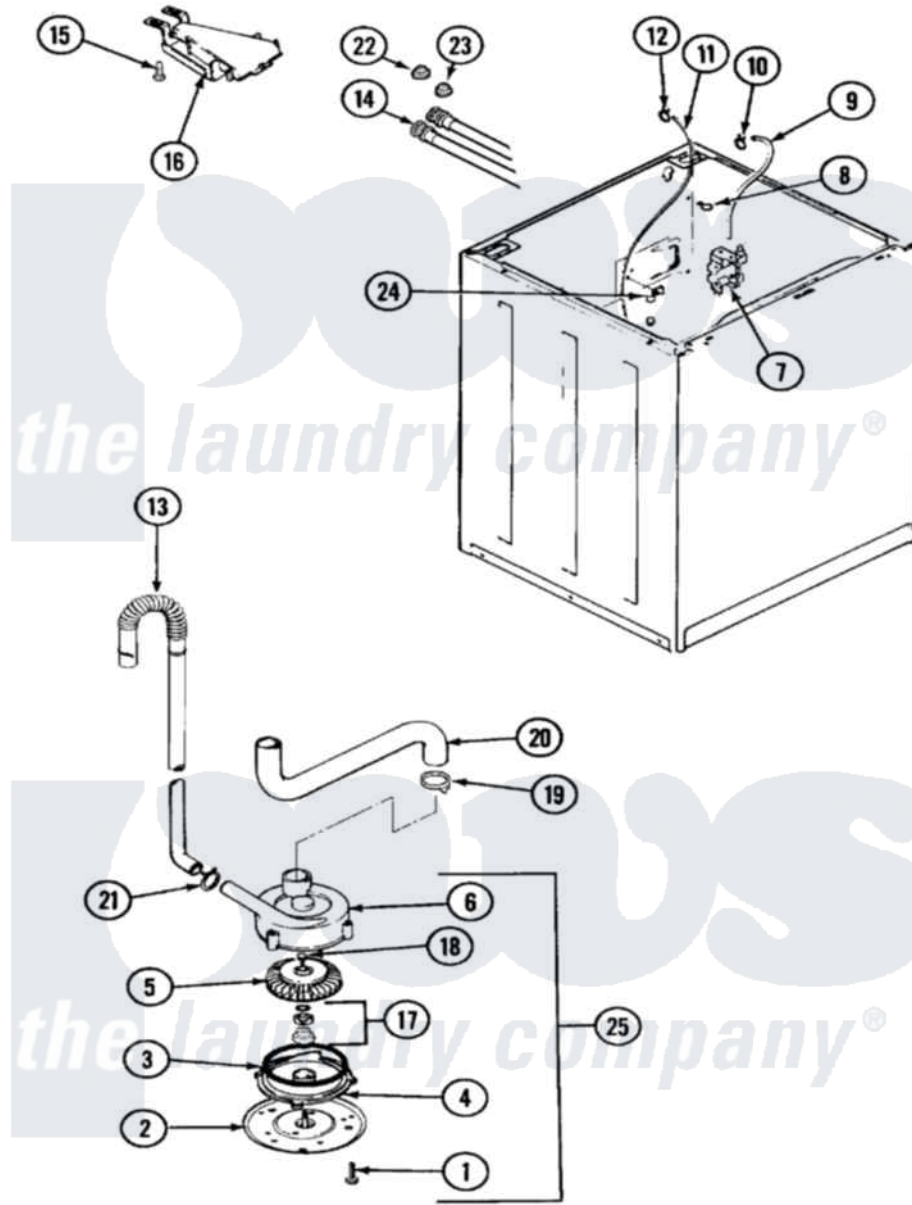

Magic Chef W205KAC 03 - MOTOR & PUMP

Magic Chef [Residential Magic Chef W205KAC Washer Parts](#) Parts Diagram 03 - MOTOR & PUMP
 Click on the part number to view part

Item	Original Part Number	Replaced By	Status	Part Description
1	25-7405	3196164		Screw
2	33-6035		Not Available	PLATE & PULLEY ASSY.
3	33-6032			Gasket
4	35-2058			Base, Pump
5	35-2057	35-6465		Pump Assem
6	35-2056		Not Available	HOUSING, PUMP
7	25-7220			Clip, Cabinet Top
"	35-2374	35-2374N		Valve, Water
8	25-7867	596669		Clamp, Manifold
9	35-2378	12002749		Hose, Flume Kit
10	25-7867	596669		Clamp, Manifold
11	35-2321	21001748		Hose, Pressure Switch
"	35-2261		Not Available	PAD, PRESSURE SWITCH HOSE
12	33-6099			Clamp
13	33-9537	22003814		Retainer, Drain Hose
"	35-3538	21001872		Hose, Drain

14	33-7891	89503	Hose-Inlet
"	35-0874	76313	Hosefill
15	25-3092	90767	Screw, 8A X 3/8 HeX Washer Head Tapping
16	35-2051	21001760	Flume Assembly / Water Diverter
17	35-0707		Seal, Seat And "O" Ring
18	25-7894	W10001180	Screw
19	25-6068	285655	Clamp, Hose
20	35-3584	21001915	Hose, Tub To Pump
21	25-7080	285655	Clamp, Hose
22	25-7048		Washer
23	33-7313	33-4264N	Strainer And Washer Kit
24	25-7796	596669	Clamp, Manifold
25	35-2099	35-6465	Pump Assem
"	35-2344		Restrictor, Flow