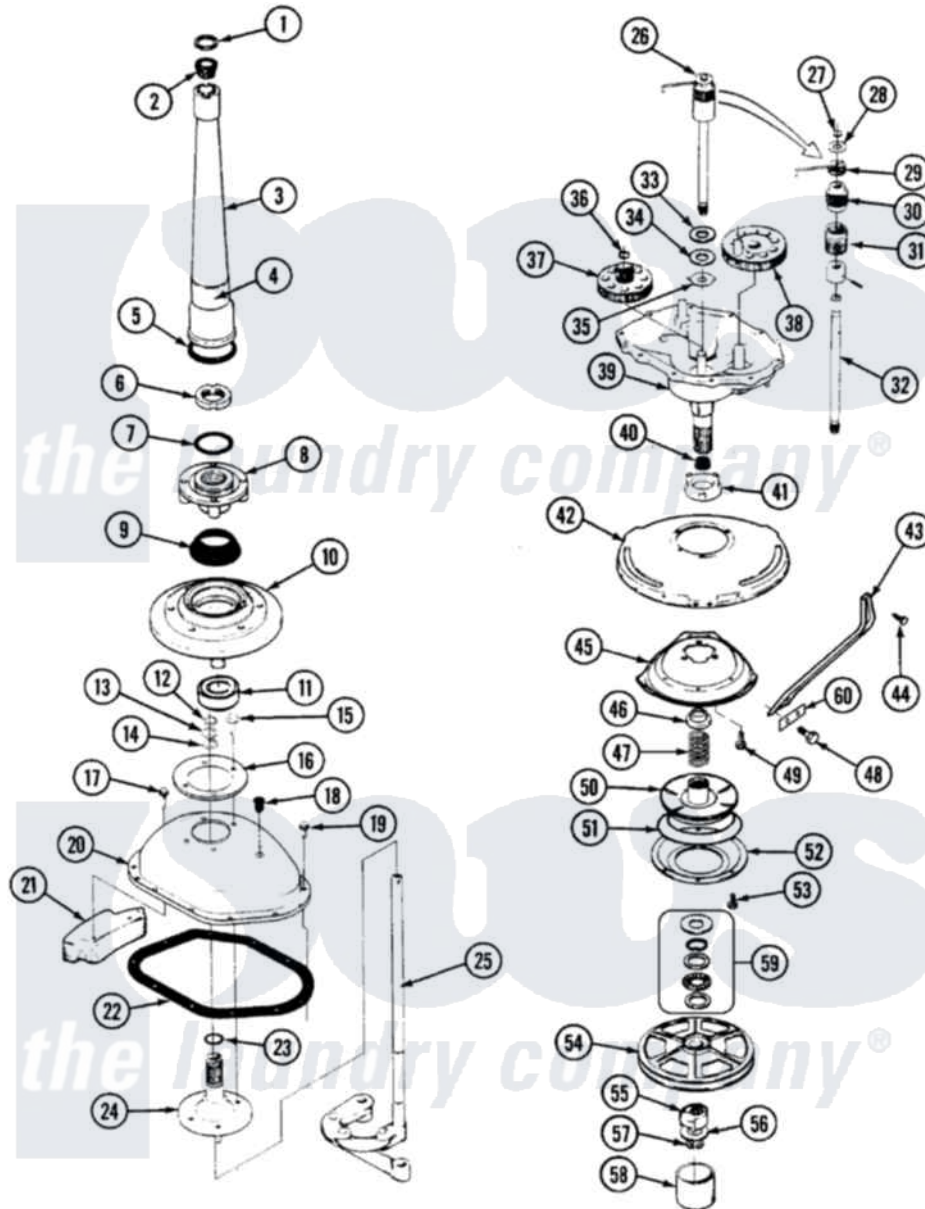

Magic Chef W205KAC 04 - TRANSMISSION

Magic Chef [Residential Magic Chef W205KAC Washer Parts](#) Parts Diagram 04 - TRANSMISSION
 Click on the part number to view part

Item	Original Part Number	Replaced By	Status	Part Description
1	25-7941			"O" Ring, Agr Drive Shaft
2	35-2835	21001066		Bearing, Centerpost
3	35-2792	21001401		Center Pos
4	35-2983		Not Available	CENTERPOST ASSY.
"	35-3214	33-6790		Bearing, Agitator
5	35-2906			Seal, Centerpost Bottom
6	35-2791			Nut, Spin Tube
7	25-7938			"O" Ring, Basket Drive Hub
8	35-3647	W10219156		Tub Seal
9	35-2974			Tub Seal/Hub Assembly
10	35-2716	12001561		Bearing And Seal Housing Assembly
11	35-2205			Bearing, Spin
"	35-2972	12001561		Bearing And Seal Housing Assembly
12	25-7949		Not Available	RING, RETAINING (AG. SHAFT)