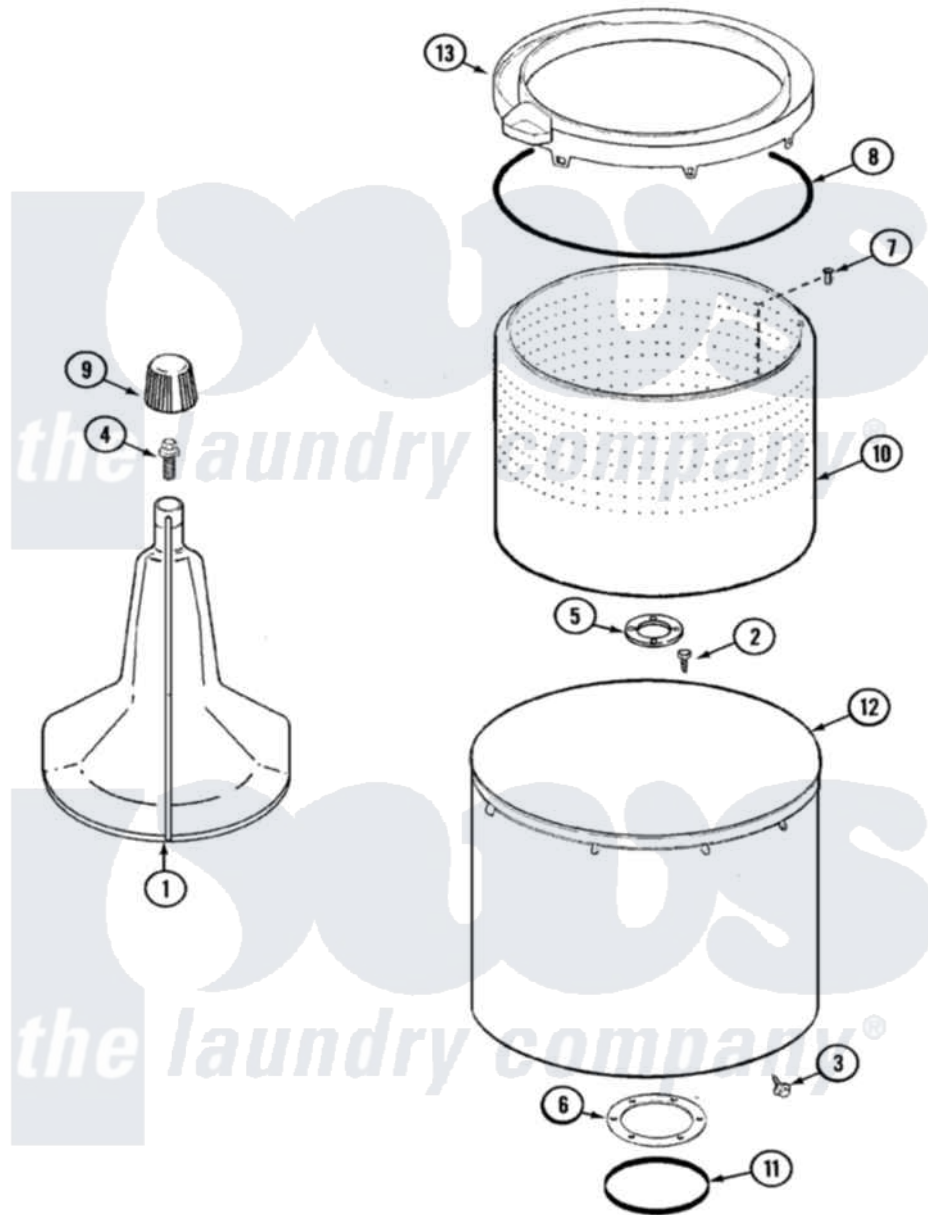

Magic Chef W205KAC 05 - TUB

Magic Chef [Residential Magic Chef W205KAC Washer Parts](#) Parts Diagram 05 - TUB
 Click on the part number to view part

Item	Original Part Number	Replaced By	Status	Part Description
1	35-3580			Agitator
2	25-7947	21001063		Screw, Shoulder
3	25-7953	22002933		Screw
4	25-7948	W10309247		Screw
5	35-3685			Gasket, Basket To Centerpost
6	35-3686			Gasket, Tub To Housing
7	25-7965	3400504		Screw
8	35-2328			Seal, Tub Top
9	35-2733			Cap, Agitator
10	35-3687		Not Available	BASKET, SPIN
11	35-2978			Seal, Tub/Housing
12	35-3700			Tub Assembly
13	35-3578		Not Available	TOP, TUB
"	35-2262		Not Available	SHIELD, TUB TOP