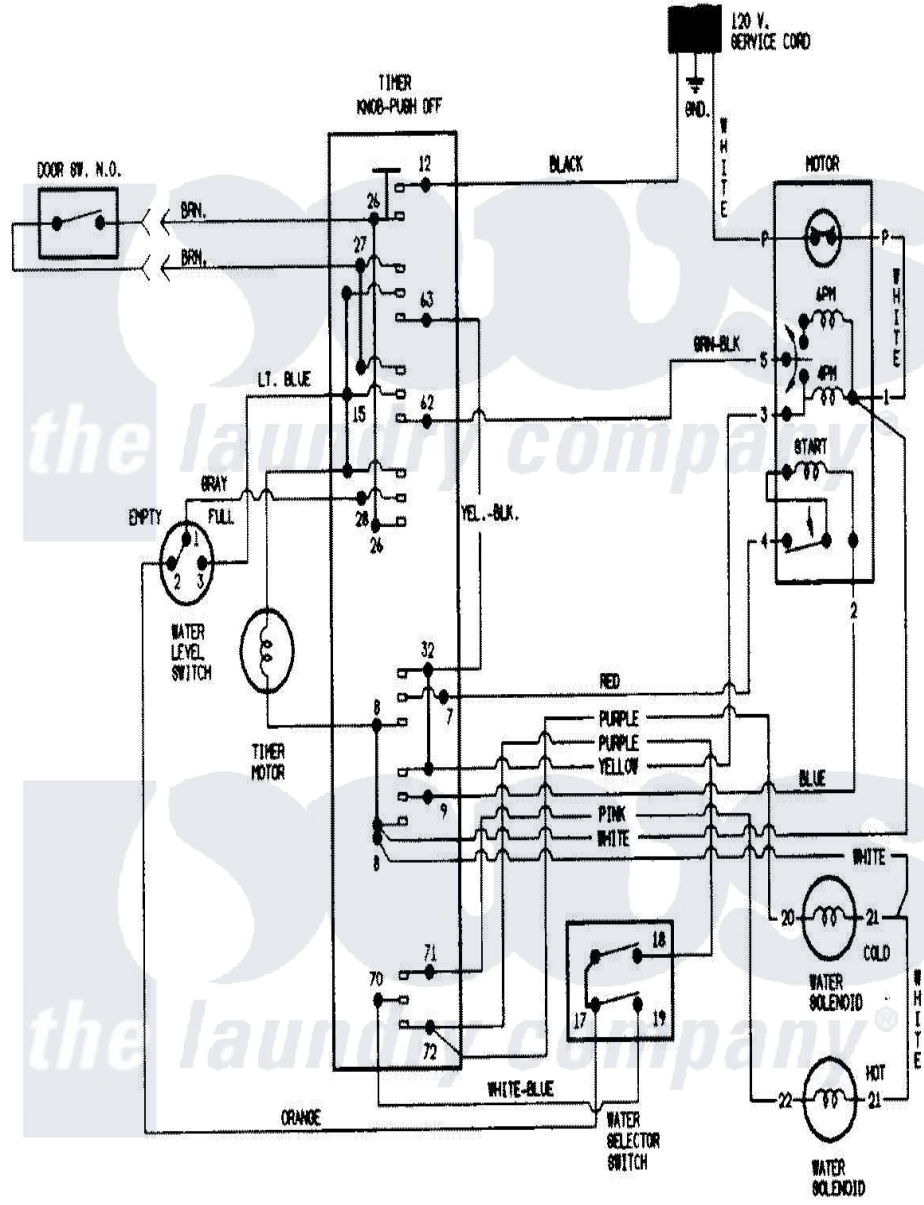

Magic Chef W205KAC 06 - WIRING INFORMATION

Magic Chef [Residential Magic Chef W205KAC Washer Parts](#) Parts Diagram 06 - WIRING INFORMATION
 Click on the part number to view part

Item	Original Part Number	Replaced By	Status	Part Description
NI	15001243		Not Available	WIRING INFORMATION