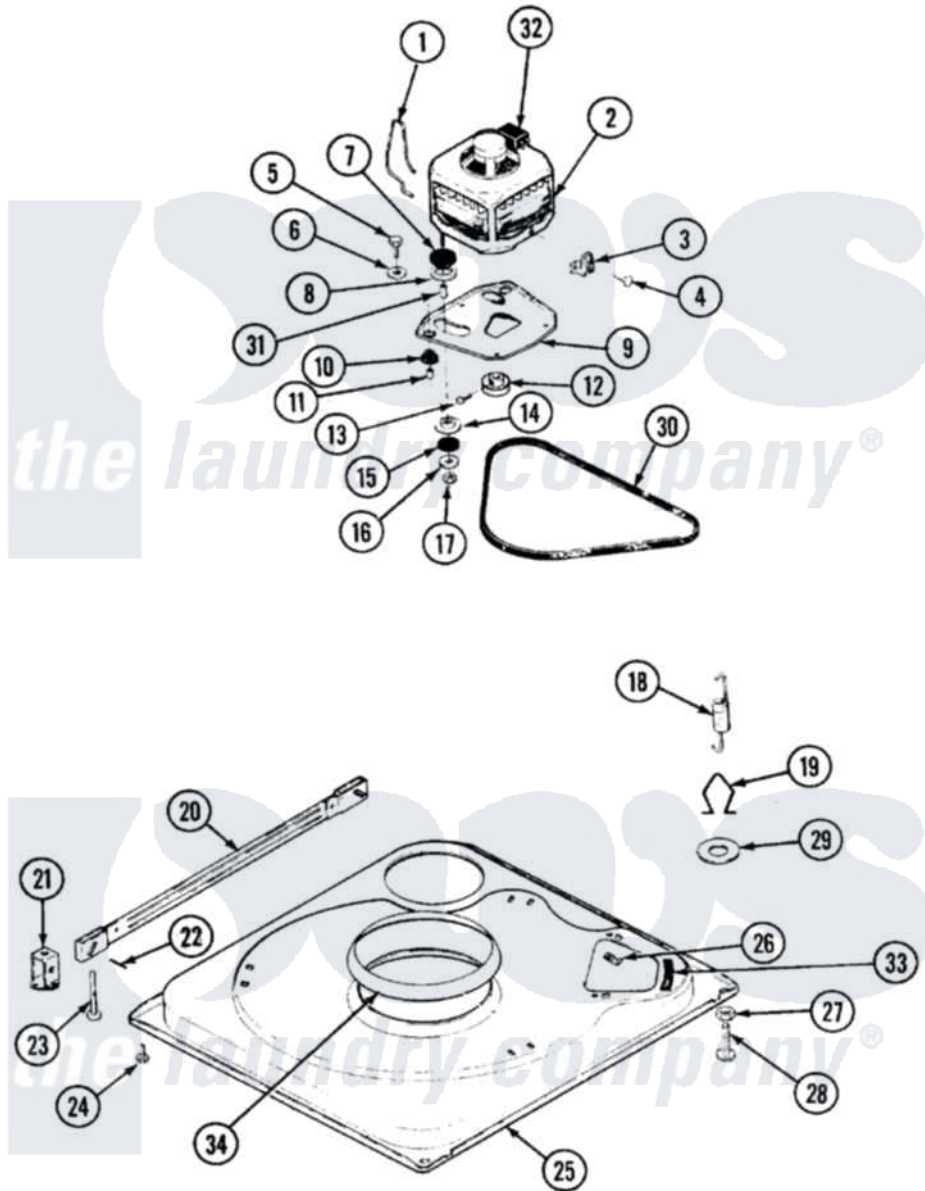

Magic Chef W205KGA 01 - BASE

Magic Chef [Residential Magic Chef W205KGA Washer Parts](#) Parts Diagram 01 - BASE
 Click on the part number to view part

Item	Original Part Number	Replaced By	Status	Part Description
1	21001110	22004376		Spring, Motor Pivot
2	21001231	LA-2003		Motor Replacement Kit
"	LA-2003			Motor Replacement Kit
3	21001109	21001486		Foot Slide, Isolator
"	33-9945			Slide, Foot
4	25-7418	33001178		Back, Tumbler
5	25-7833	21001977		Screw
6	25-7834			Washer, Motor/Base Screw
7	33-9946			Isolator, Motor
8	33-9944	35-3570		Washer, Motor Pivot
9	35-2810	21001783		Plate And Screw Assembly
"	21001111	21001783		Plate And Screw Assembly
10	33-9941	35-3646		Isolator, Motor Plate
"	35-3646			Isolator, Motor Plate
11	25-7831			Spacer, Mounting
12	21001108			Pulley, Motor

"	33-1171	21001833		Pulley, Motor
13	25-7117			Set Screw
14	33-9943	35-3571		Slide, Motor Pivot
15	33-9967			Washer, Motor Isolator
16	25-7047			Washer, Flat
17	25-7325	Y707702		Locknut
18	35-3658			Spring, Suspension
"	21001138	22002922		Tool, Spring Removal
"	21001165			Spring, Suspension
19	21001166			Hook, Suspension Spring
"	35-2976		Not Available	HOOK, SUSPENSION SPRING
20	35-2049	21001881		Bar, Stabilizer
21	35-2046			Bracket, Stabilizer
22	35-2052			Pin, Stabilizer
23	35-2050	22004469		Leg And Foot Self Stabalizing
24	35-3020	22004469		Leg And Foot Self Stabalizing
"	21001169	12002701		Base Kit
25	35-2984		Not Available	BASE
26	25-7838	25-7845		Speednut, Motor
27	25-7915			Hex Nut
28	35-0837	25001119		Foot And Pad Assembly
"	35-0772	25001119		Foot And Pad Assembly
29	Y25-7951			Washer, Suspension Hook
30	35-2279			Belt, Drive
31	25-7830			Spacer
32	33-9765			Switch, Motor
33	21001161	21002026		Snubber
"	35-2065			Pad, Motor Plate
34	35-3788	21002026		Snubber