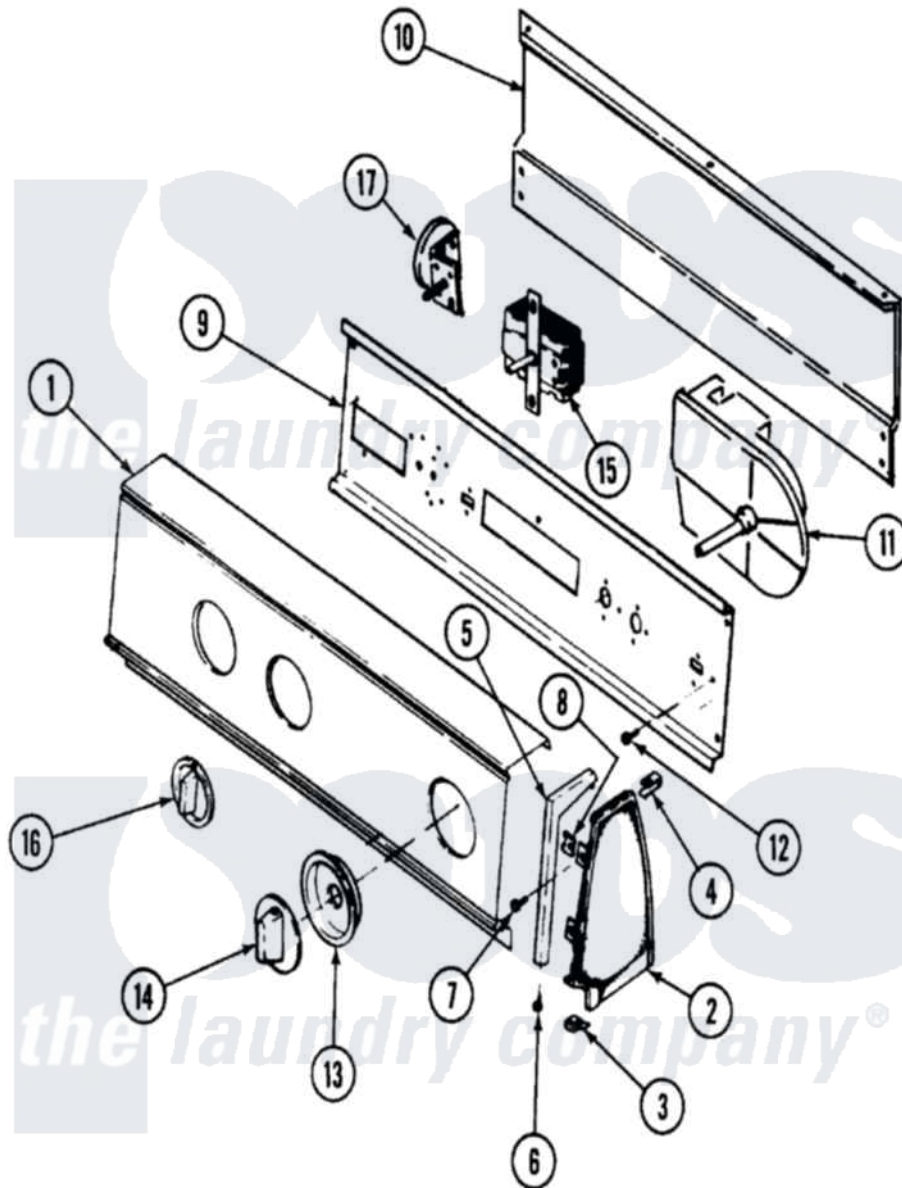

Magic Chef W205KGA 02 - CONTROL PANEL

Magic Chef [Residential Magic Chef W205KGA Washer Parts](#) Parts Diagram 02 - CONTROL PANEL
 Click on the part number to view part

Item	Original Part Number	Replaced By	Status	Part Description
1	21001018		Not Available	PANEL, CONTROL
"	25-7702			Speedclip, End Cap To Control Panel
"	25-7793			Screw
2	35-2487	21001451		Cap- End
"	35-2488	21001452		Cap- End
3	25-7851			Speedclip, End Cap To Top
"	25-7697	25-2219		Screw
4	25-7435	33002917		Screw, No.10-16
"	25-7852			Speedclip, Rr Shld To End Cap
5	53-0280		Not Available	TRIM, END CAP (LT)
"	53-2413			End Trim L.H.
"	53-2412			End Trim RH
"	53-0279		Not Available	TRIM, END CAP (RT)
6	25-7760			Screw
7	25-3002	00767		Screw, 8A X 3/8 HeX Washer

7	25-3092	90767		Head Tapping
8	25-7702			Speedclip, End Cap To Control Panel
9	53-1676			Shield, Control
"	53-2504	31001193		Pad, Shield
10	25-3457			Screw, Sems
"	35-2688	21001460		Shield, Rear
"	25-3092	90767		Screw, 8A X 3/8 HeX Washer Head Tapping
"	25-7853	25-7933		Ring, Retaining
11	35-4137			Timer
12	31001029	3400094		Screw, 10-32 X 3/8
13	35-3965	21001502		Skirt Ri
14	35-3962	21001282		Knob, Timer
15	25-3092	90767		Screw, 8A X 3/8 HeX Washer Head Tapping
"	35-0124		Not Available	SWITCH, WATER TEMPERATURE
"	21001139			Switch, Water Temp. 3 Position
16	35-3960	21001283		Knob, Selector---Piq
17	35-3691	21001554		Switch, Water Level
"	25-3092	90767		Screw, 8A X 3/8 HeX Washer Head Tapping
18	21001053		Not Available	MANUAL, USE & CARE
19	21001051		Not Available	MANUAL, USE & CARE
20	16000329		Not Available	GUIDE, QUICK REF. - MAGIC CHEF