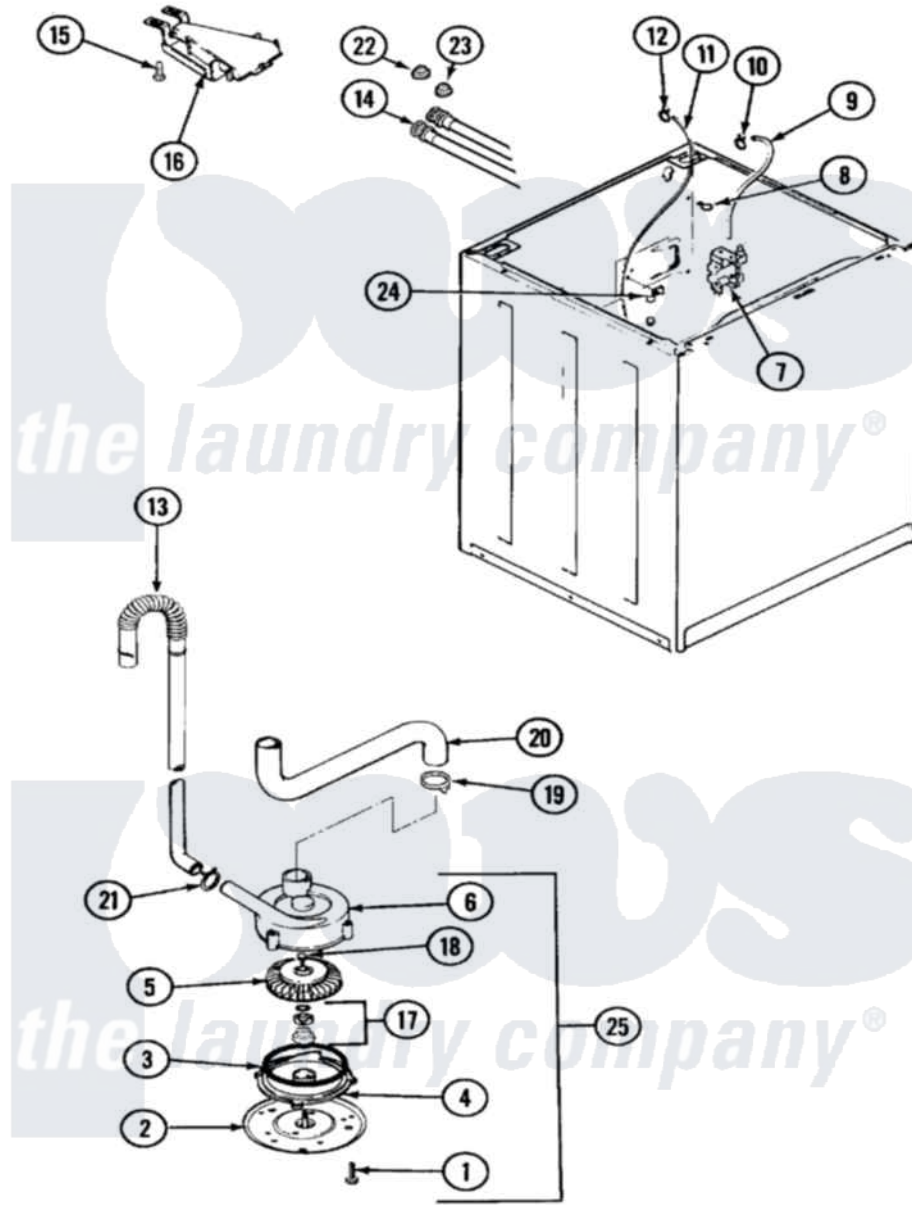

Magic Chef W205KGA 03 - PUMP

Magic Chef [Residential Magic Chef W205KGA Washer Parts](#) Parts Diagram 03 - PUMP
 Click on the part number to view part

Item	Original Part Number	Replaced By	Status	Part Description
1	25-7405	3196164		Screw
2	33-6035		Not Available	PLATE & PULLEY ASSY.
3	33-6032			Gasket
4	35-2058			Base, Pump
5	35-2057	35-6465		Pump Assem
6	35-2056		Not Available	HOUSING, PUMP
7	35-2375			Valve, Water Mixing-230V
"	25-7220			Clip, Cabinet Top
8	25-7867	596669		Clamp, Manifold
9	35-3623	12002749		Hose, Flume Kit
10	25-7867	596669		Clamp, Manifold
11	35-2321	21001748		Hose, Pressure Switch
"	35-2261		Not Available	PAD, PRESSURE SWITCH HOSE
12	33-6099			Clamp
13	33-9537	22003814		Retainer, Drain Hose
"	35-3538	21001872		Hose, Drain

14	35-3400		Inlet Hose Assembly
"	35-3401		Inlet Hose Assembly
15	25-3092	90767	Screw, 8A X 3/8 HeX Washer Head Tapping
16	35-2051	21001760	Flume Assembly / Water Diverter
17	35-0707		Seal, Seat And "O" Ring
18	25-7894	W10001180	Screw
19	25-6068	285655	Clamp, Hose
20	35-3584	21001915	Hose, Tub To Pump
21	25-7080	285655	Clamp, Hose
22	25-7048		Washer
23	33-7313	33-4264N	Strainer And Washer Kit
24	25-7796	596669	Clamp, Manifold
25	35-2099	35-6465	Pump Assem
"	35-2344		Restrictor, Flow