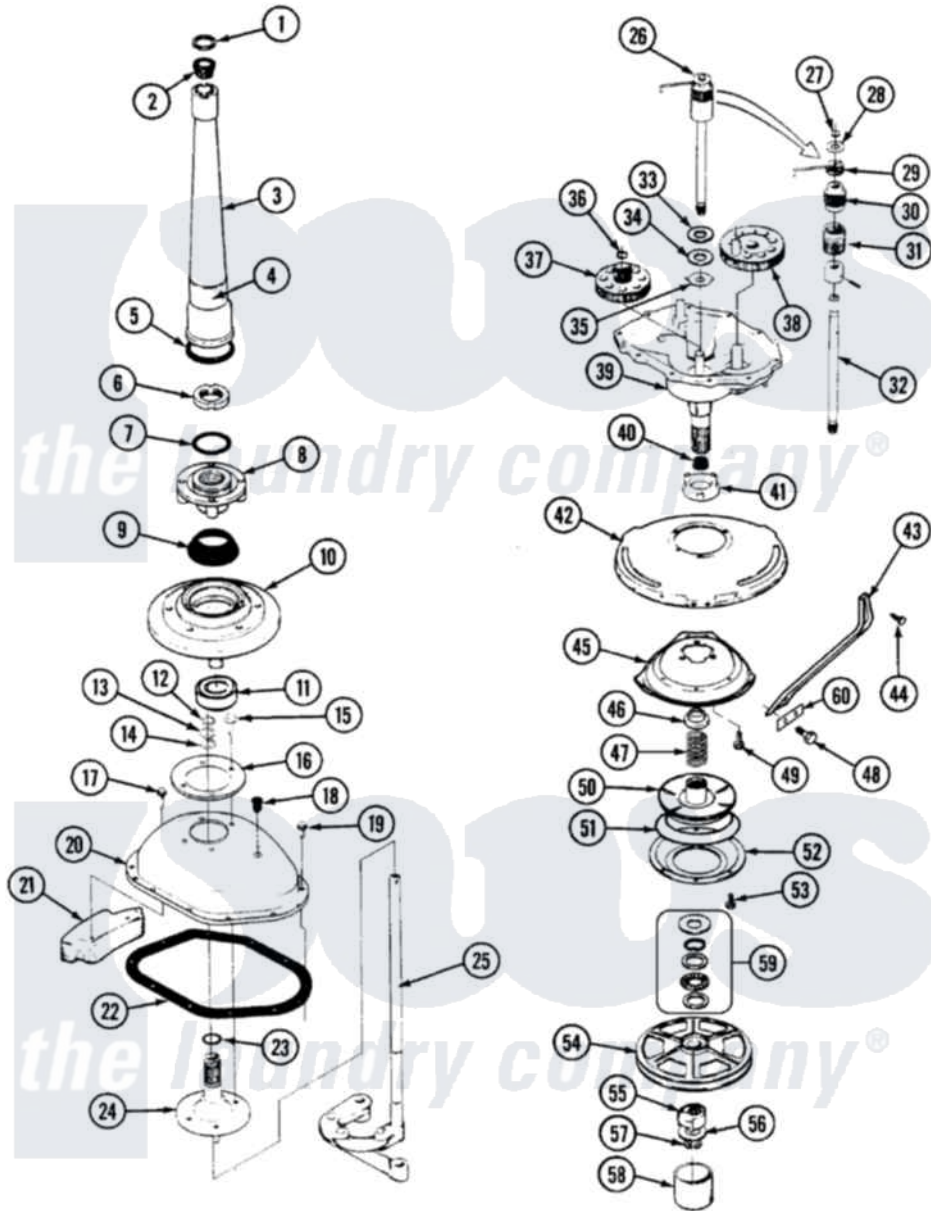

Magic Chef W205KGA 04 - TRANSMISSION

Magic Chef [Residential Magic Chef W205KGA Washer Parts](#) Parts Diagram 04 - TRANSMISSION
 Click on the part number to view part

Item	Original Part Number	Replaced By	Status	Part Description
1	25-7941			"O" Ring, Agr Drive Shaft
2	35-2835	21001066		Bearing, Centerpost
3	35-2792	21001401		Center Pos
4	33-6790			Bearing, Agitator
"	35-2983		Not Available	CENTERPOST ASSY.
5	35-2906			Seal, Centerpost Bottom
6	35-2791			Nut, Spin Tube
7	25-7938			"O" Ring, Basket Drive Hub
8	35-3647	W10219156		Tub Seal
9	35-2974			Tub Seal/Hub Assembly
10	35-2716	12001561		Bearing And Seal Housing Assembly
11	35-2972	12001561		Bearing And Seal Housing Assembly
"	35-2205			Bearing, Spin
12	25-7949		Not Available	RING, RETAINING (AG. SHAFT)