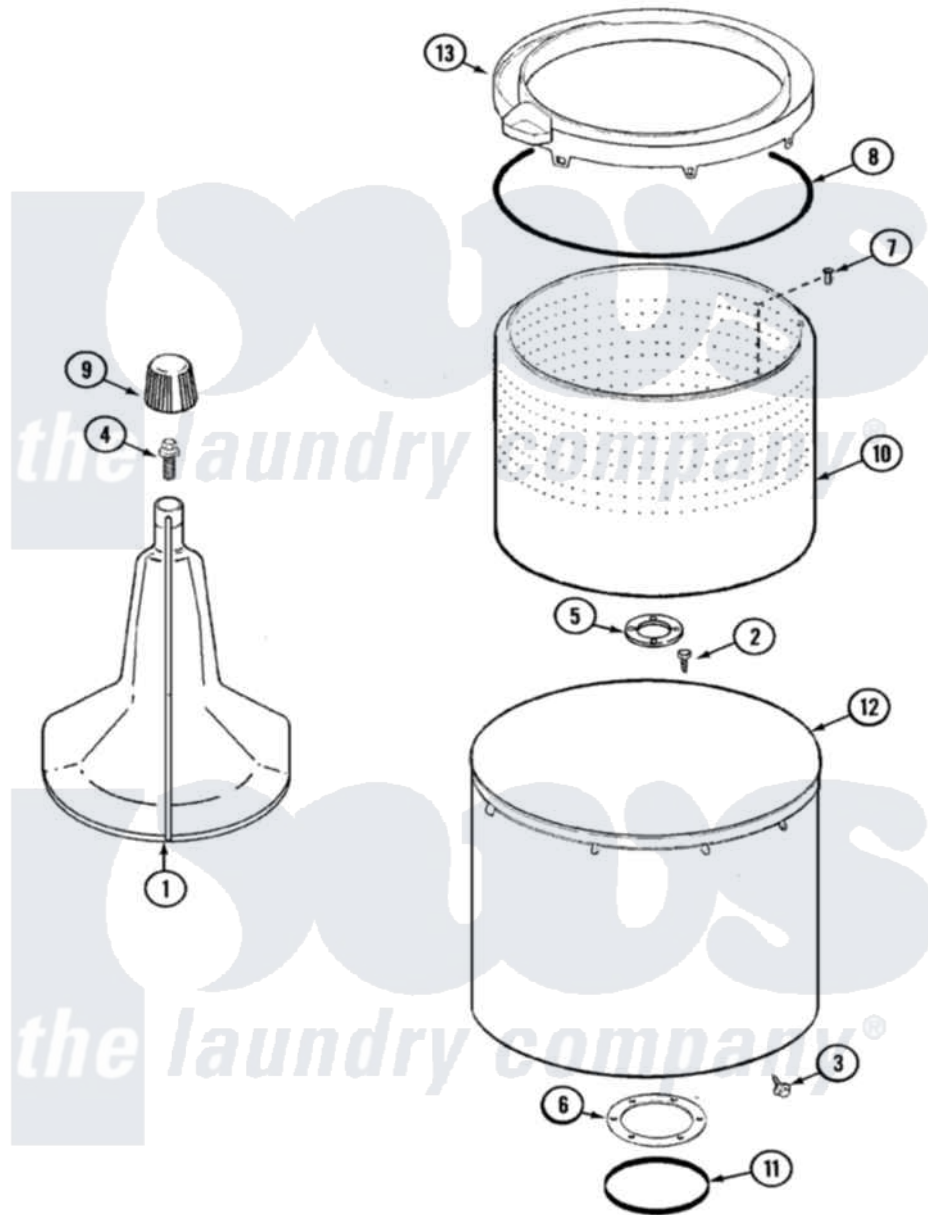

Magic Chef W205KGA 05 - TUB

Magic Chef [Residential Magic Chef W205KGA Washer Parts](#) Parts Diagram 05 - TUB
 Click on the part number to view part

Item	Original Part Number	Replaced By	Status	Part Description
1	35-3580			Agitator
2	25-7947	21001063		Screw, Shoulder
3	25-7953	22002933		Screw
4	25-7948	W10309247		Screw
5	35-3685			Gasket, Basket To Centerpost
6	35-3686			Gasket, Tub To Housing
7	25-7965	3400504		Screw
8	35-2328			Seal, Tub Top
9	35-2733			Cap, Agitator
10	35-3687		Not Available	BASKET, SPIN
11	35-2978			Seal, Tub/Housing
12	35-3700			Tub Assembly
13	35-3578		Not Available	TOP, TUB
"	35-2262		Not Available	SHIELD, TUB TOP