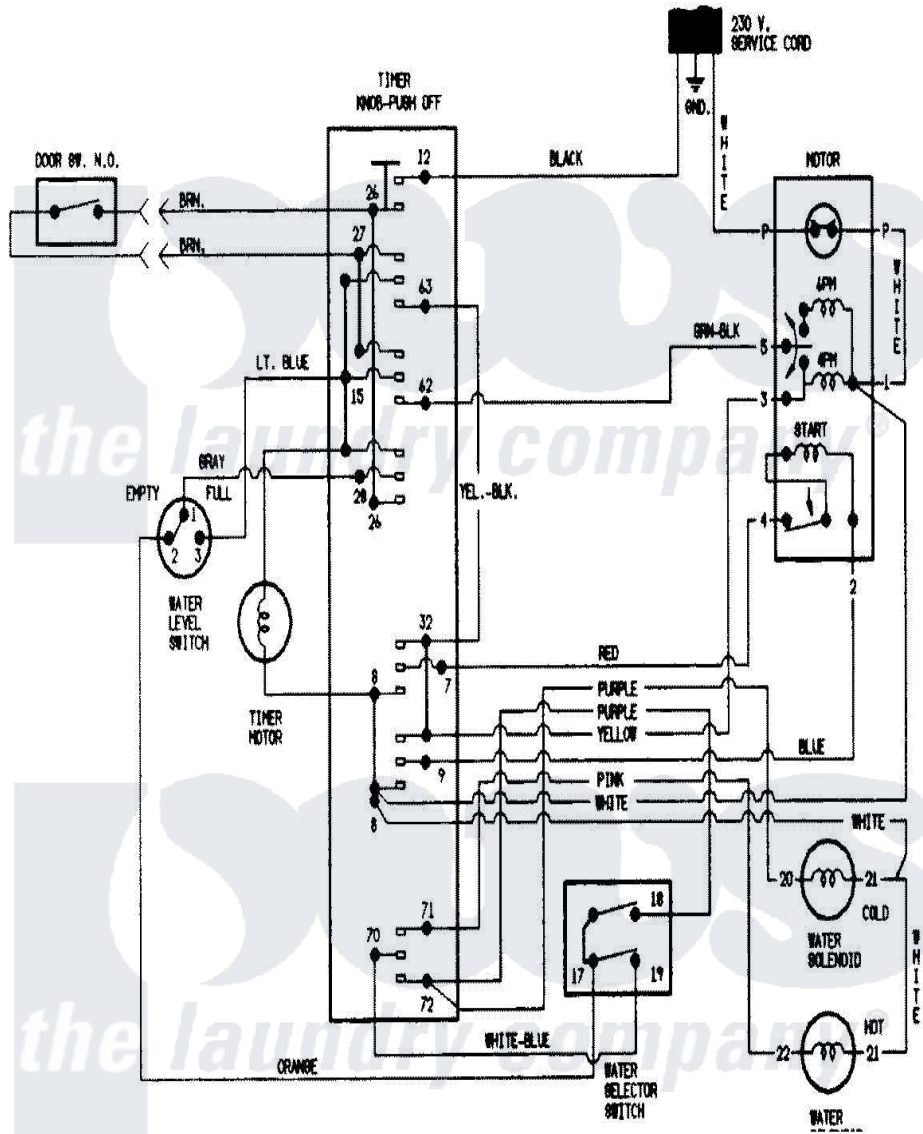

# Magic Chef W205KGA 06 - WIRING INFORMATION

Magic Chef [Residential Magic Chef W205KGA Washer Parts](#) Parts Diagram 06 - WIRING INFORMATION  
 Click on the part number to view part

| Item | Original Part Number | Replaced By | Status        | Part Description   |
|------|----------------------|-------------|---------------|--------------------|
| NI   | 15001252             |             | Not Available | WIRING INFORMATION |