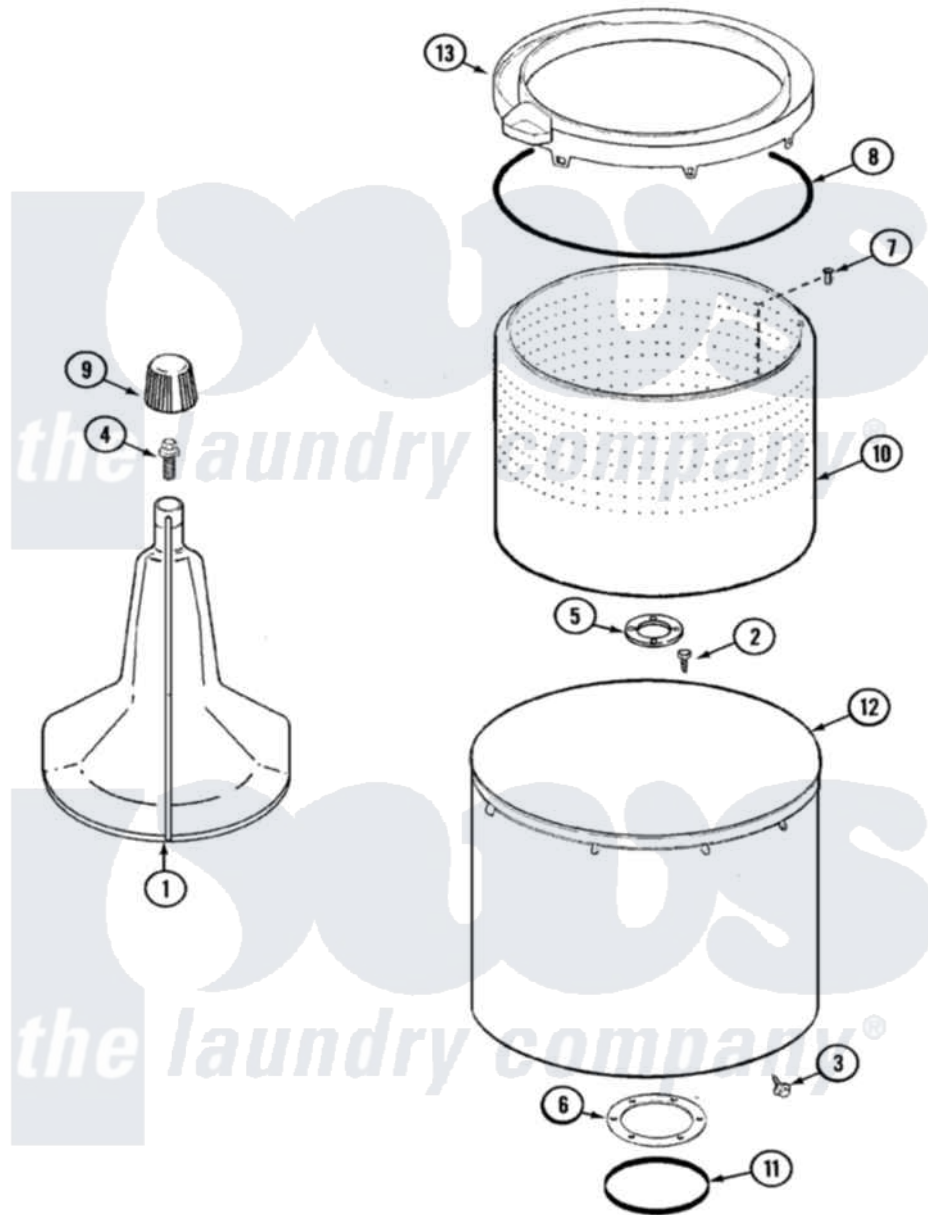

Magic Chef W205KGV 07 - TUB

Magic Chef [Residential Magic Chef W205KGV Washer Parts](#) Parts Diagram 07 - TUB
 Click on the part number to view part

Item	Original Part Number	Replaced By	Status	Part Description
1	35-3580			Agitator
2	25-7947	21001063		Screw, Shoulder
3	25-7953	22002933		Screw
4	25-7948	W10309247		Screw
5	35-3685			Gasket, Basket To Centerpost
6	35-3686			Gasket, Tub To Housing
7	25-7965	3400504		Screw
8	35-2328			Seal, Tub Top
9	35-2733			Cap, Agitator
10	35-3687		Not Available	BASKET, SPIN
11	35-2978			Seal, Tub/Housing
12	35-3700			Tub Assembly
13	35-3578		Not Available	TOP, TUB
"	35-2262		Not Available	SHIELD, TUB TOP