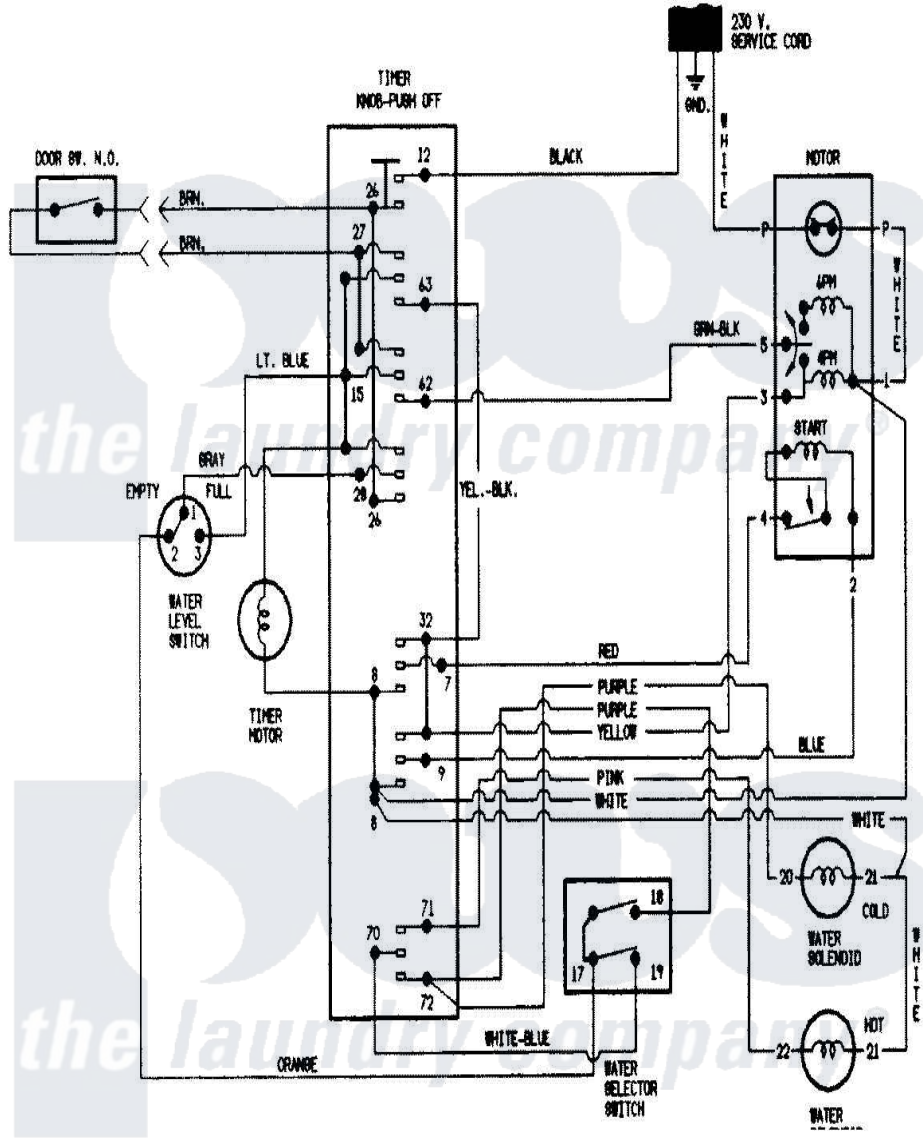

# Magic Chef W205KGV 08 - WIRING INFORMATION

Magic Chef [Residential Magic Chef W205KGV Washer Parts](#) Parts Diagram 08 - WIRING INFORMATION  
 Click on the part number to view part

Item	Original Part Number	Replaced By	Status	Part Description
NI	15001252		Not Available	WIRING INFORMATION