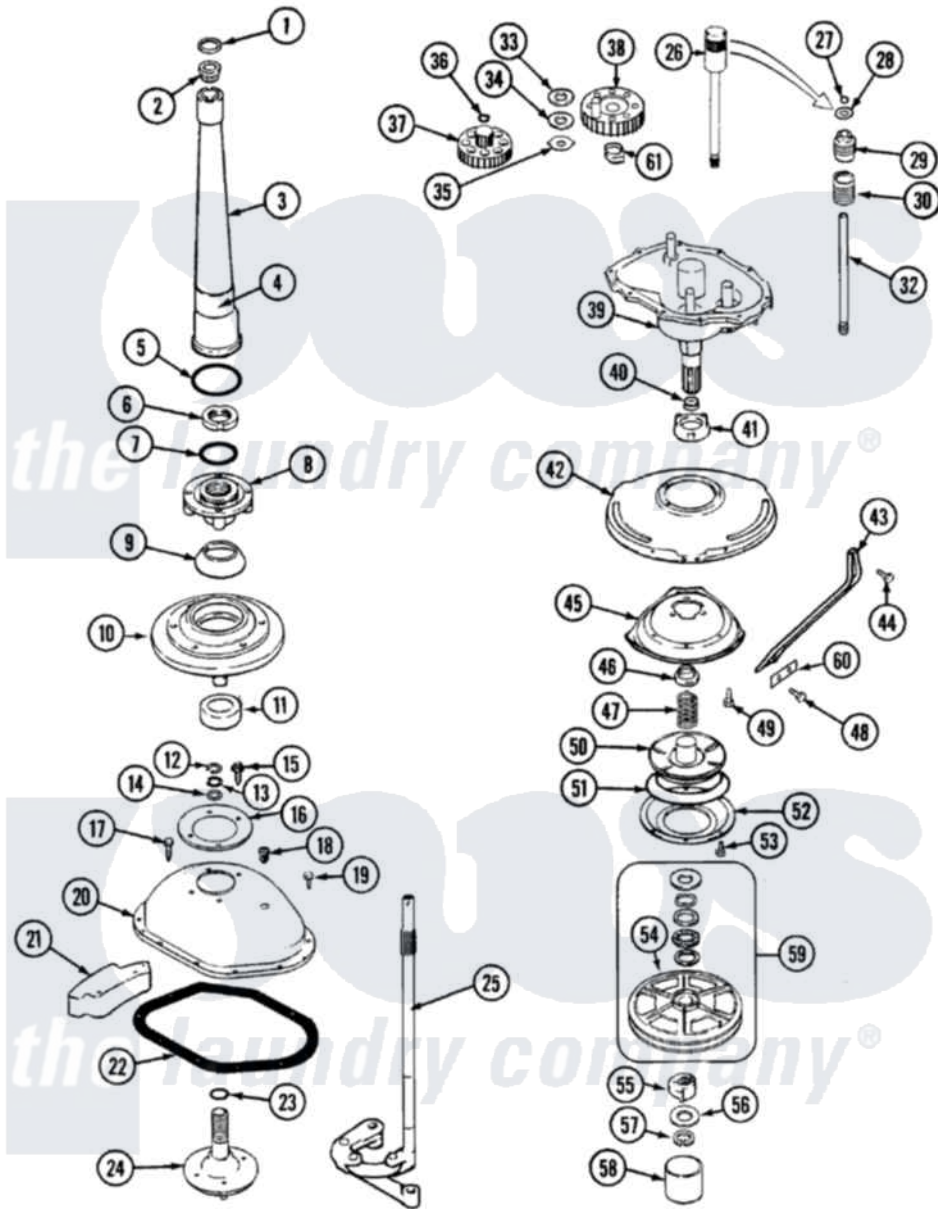

# Magic Chef W205KV 05 - TRANSMISSION

Magic Chef [Residential Magic Chef W205KV Washer Parts](#) Parts Diagram 05 - TRANSMISSION  
 Click on the part number to view part

Item	Original Part Number	Replaced By	Status	Part Description
1	<a href="#">25-7941</a>			"O" Ring, Agr Drive Shaft
2	35-2835	<a href="#">21001066</a>		Bearing, Centerpost
3	35-2792	<a href="#">21001401</a>		Center Pos
4	35-2983		Not Available	CENTERPOST ASSY.
"	35-3214	<a href="#">33-6790</a>		Bearing, Agitator
5	<a href="#">35-2906</a>			Seal, Centerpost Bottom
6	<a href="#">35-2791</a>			Nut, Spin Tube
7	<a href="#">25-7938</a>			"O" Ring, Basket Drive Hub
8	35-3647	<a href="#">W10219156</a>		Tub Seal
9	<a href="#">35-2974</a>			Tub Seal/Hub Assembly
10	35-2716	<a href="#">12001561</a>		Bearing And Seal Housing Assembly
11	<a href="#">35-2205</a>			Bearing, Spin
"	35-2972	<a href="#">12001561</a>		Bearing And Seal Housing Assembly
12	25-7949		Not Available	RING, RETAINING (AG. SHAFT)