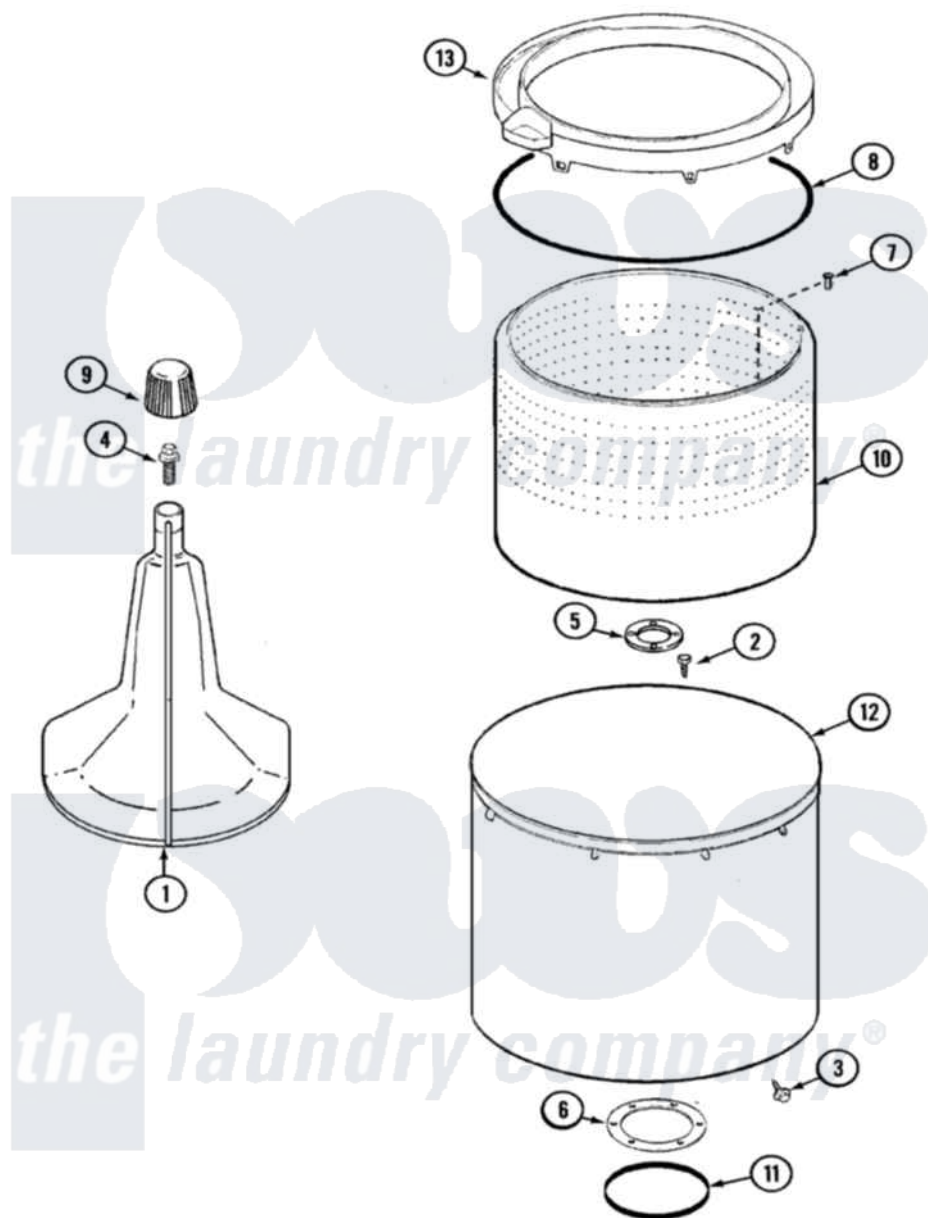

Magic Chef W205KV 06 - TUB

Magic Chef [Residential Magic Chef W205KV Washer Parts](#) Parts Diagram 06 - TUB
 Click on the part number to view part

Item	Original Part Number	Replaced By	Status	Part Description
1	35-3580			Agitator
2	25-7947	21001063		Screw, Shoulder
3	25-7953	22002933		Screw
4	25-7948	W10309247		Screw
5	35-3685			Gasket, Basket To Centerpost
6	35-3686			Gasket, Tub To Housing
7	25-7965	3400504		Screw
8	35-2328			Seal, Tub Top
9	35-2733			Cap, Agitator
10	35-3687		Not Available	BASKET, SPIN
11	35-2978			Seal, Tub/Housing
12	35-3700			Tub Assembly
13	35-3578		Not Available	TOP, TUB
"	35-2262		Not Available	SHIELD, TUB TOP