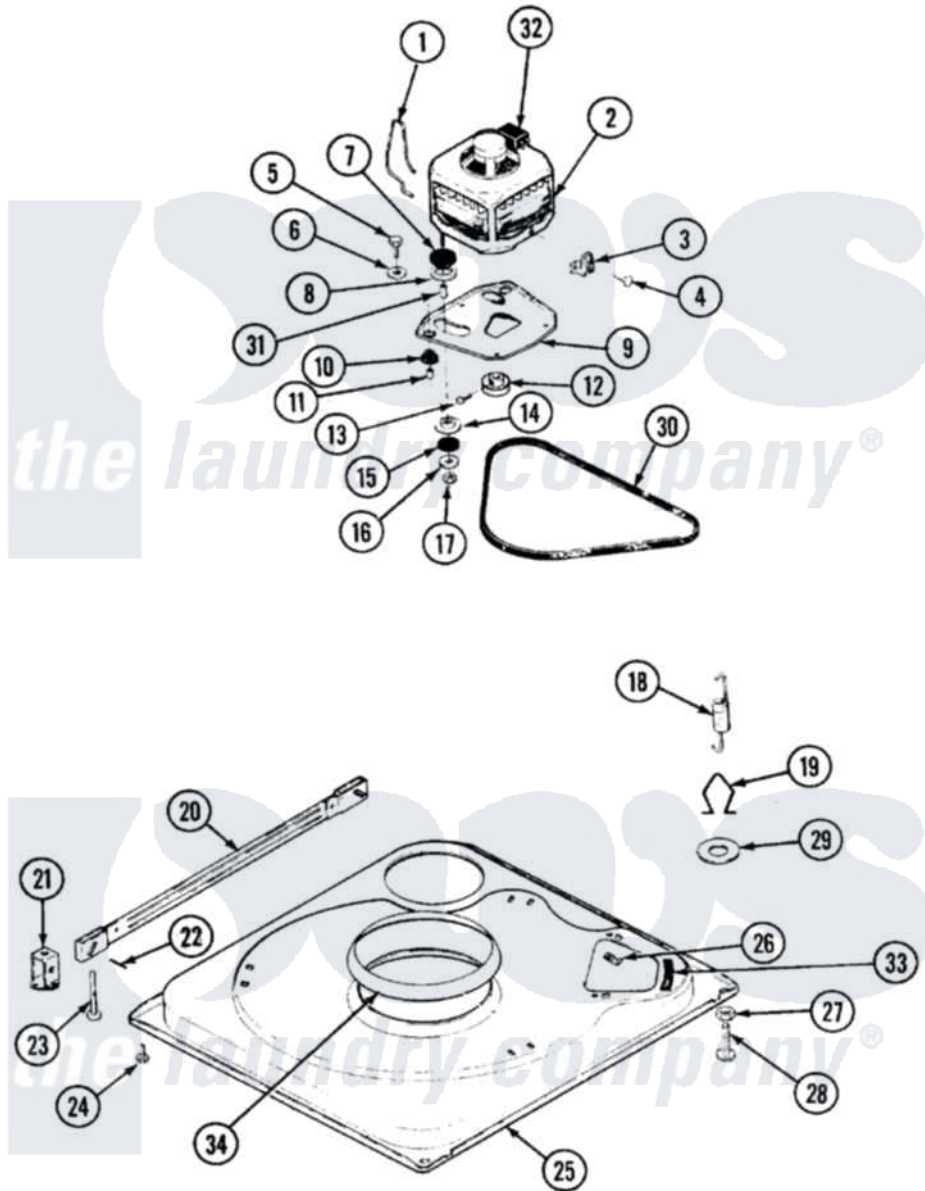

Magic Chef W205KW 01 - BASE

Magic Chef [Residential Magic Chef W205KW Washer Parts](#) Parts Diagram 01 - BASE
 Click on the part number to view part

Item	Original Part Number	Replaced By	Status	Part Description
1	35-0235			Spring, Motor Pivot
"	21001110	22004376		Spring, Motor Pivot
"	35-0235			Spring, Motor Pivot
2	LA-2002		Not Available	MOTOR KIT
"	21001112		Not Available	MOTOR & PULLEY/PLATE ASSY.
"	LA-2002		Not Available	MOTOR KIT
3	21001109	21001486		Foot Slide, Isolator
"	33-9945			Slide, Foot
"	33-9945			Slide, Foot
4	25-7418	33001178		Back, Tumbler
"	25-7418	33001178		Back, Tumbler
5	25-7833	21001977		Screw
6	25-7834			Washer, Motor/Base Screw
7	33-9946			Isolator, Motor
8	35-3570			Washer, Motor Pivot
9	35-2810	21001783		Plate And Screw Assembly

"	35-2810	21001783	Plate And Screw Assembly
"	21001111	21001783	Plate And Screw Assembly
10	35-3646		Isolator, Motor Plate
"	35-3646		Isolator, Motor Plate
"	35-3646		Isolator, Motor Plate
11	25-7831		Spacer, Mounting
12	21001108		Pulley, Motor
"	35-2124	W10143344	Pulley
"	35-2124	W10143344	Pulley
13	25-7117		Set Screw
14	33-9943	35-3571	Slide, Motor Pivot
15	33-9967		Washer, Motor Isolator
16	25-7047		Washer, Flat
17	25-7325	Y707702	Locknut
18	35-3658		Spring, Suspension
19	35-2976	Not Available	HOOK, SUSPENSION SPRING
20	35-2049	21001881	Bar, Stabilizer
21	35-2046		Bracket, Stabilizer
22	35-2052		Pin, Stabilizer
23	35-3020	22004469	Leg And Foot Self Stabalizing
24	25-7828	489483	Screw 10-32 X 1/2
25	35-2984	Not Available	BASE
26	25-7838	25-7845	Speednut, Motor
27	25-7915		Hex Nut
28	35-0772	25001119	Foot And Pad Assembly
"	35-0837	25001119	Foot And Pad Assembly
29	Y25-7951		Washer, Suspension Hook
30	35-2320	21352320	Belt, Drive
31	25-7830		Spacer
32	33-9765		Switch, Motor
33	35-2065		Pad, Motor Plate
34	35-3788	21002026	Snubber