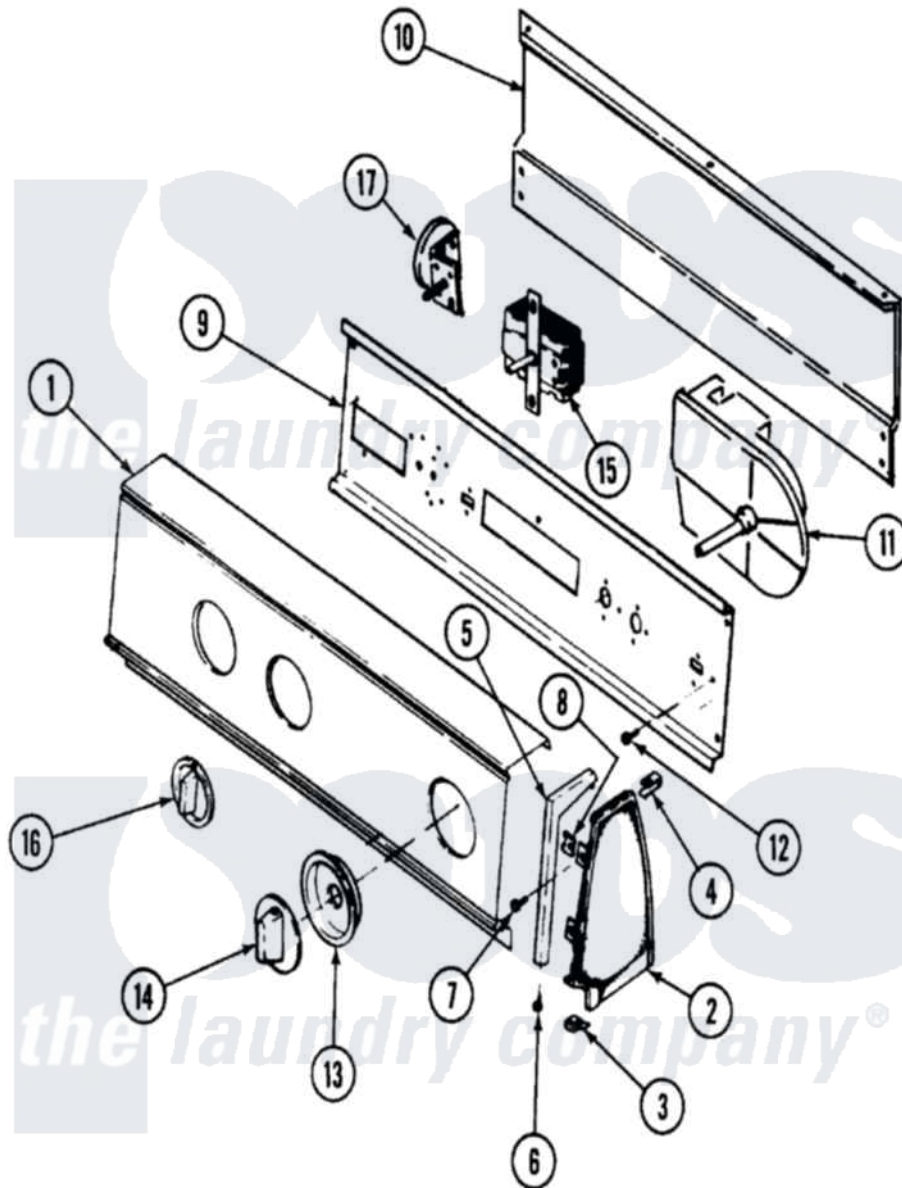

Magic Chef W205KW 02 - CONTROL PANEL

Magic Chef [Residential Magic Chef W205KW Washer Parts](#) Parts Diagram 02 - CONTROL PANEL
 Click on the part number to view part

Item	Original Part Number	Replaced By	Status	Part Description
1	35-3920		Not Available	PANEL, CONTROL
"	25-7702			Speedclip, End Cap To Control Panel
"	25-7793			Screw
2	35-2487	21001451		Cap- End
"	35-2488	21001452		Cap- End
3	25-7697	25-2219		Screw
"	25-7851			Speedclip, End Cap To Top
4	25-7435	33002917		Screw, No.10-16
"	25-7852			Speedclip, Rr Shld To End Cap
5	53-2413			End Trim L.H.
"	53-2412			End Trim RH
6	25-7760			Screw
7	25-3092	90767		Screw, 8A X 3/8 HeX Washer Head Tapping
8	25-7702			Speedclip, End Cap To Control Panel

9	53-2504	31001193		Pad, Shield
"	31001128		Not Available	SHIELD, CONTROL
"	53-1676			Shield, Control
"	31001146	31001193		Pad, Shield
10	25-3457			Screw, Sems
"	35-2688	21001460		Shield, Rear
"	25-3092	90767		Screw, 8A X 3/8 HeX Washer Head Tapping
"	25-7853	25-7933		Ring, Retaining
11	35-3840			Timer
12	25-0205	216412		Screw, Bracket To Timer
13	35-3964	21001497		Skirt Ri
14	35-3962	21001282		Knob, Timer
15	25-3092	90767		Screw, 8A X 3/8 HeX Washer Head Tapping
"	35-0124		Not Available	SWITCH, WATER TEMPERATURE
"	21001139			Switch, Water Temp. 3 Position
16	35-3960	21001283		Knob, Selector---Piq
17	25-3092	90767		Screw, 8A X 3/8 HeX Washer Head Tapping
"	35-3691	21001554		Switch, Water Level
18	35-3938		Not Available	MANUAL, USE & CARE
"	21001053		Not Available	MANUAL, USE & CARE