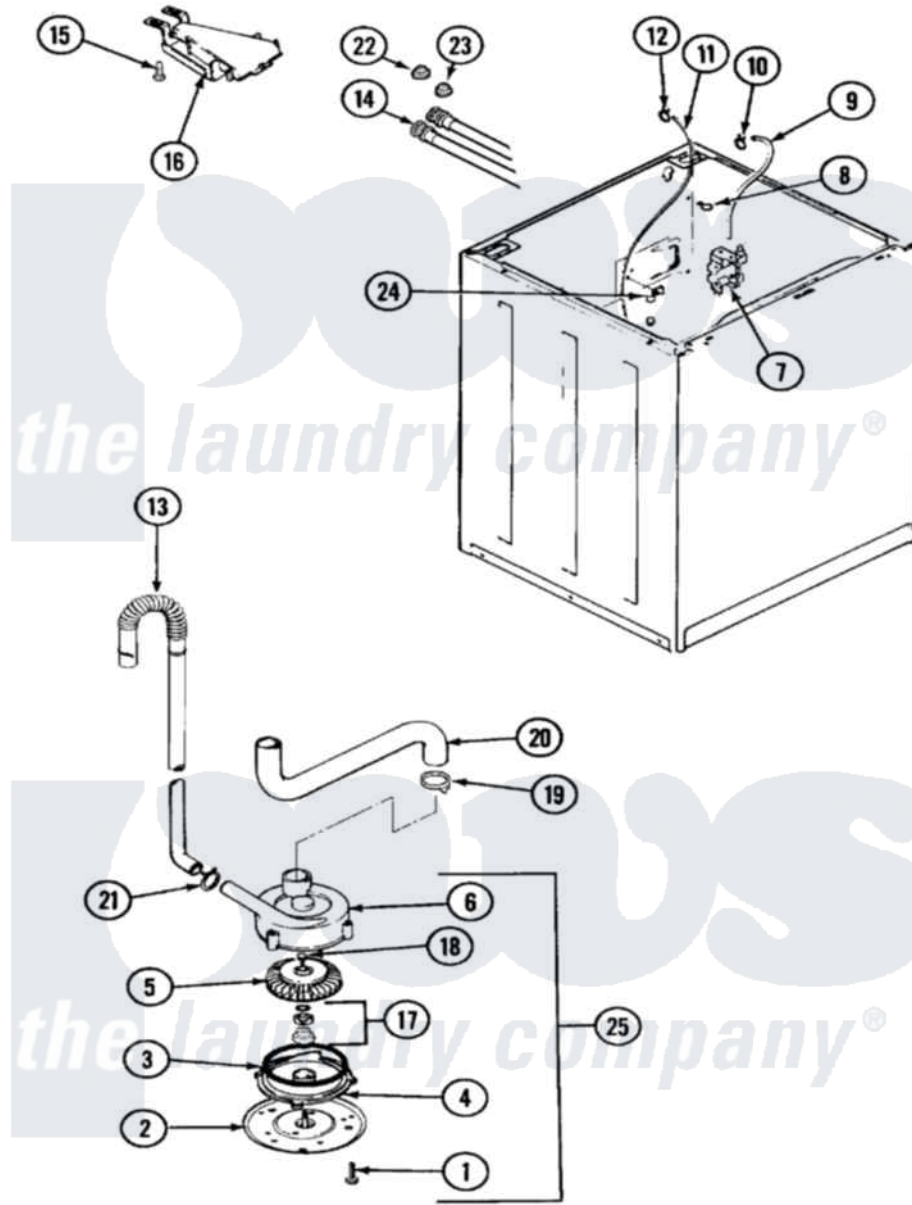

# Magic Chef W205KW 03 - PUMP

Magic Chef [Residential Magic Chef W205KW Washer Parts](#) Parts Diagram 03 - PUMP

[Click on the part number to view part](#)

Item	Original Part Number	Replaced By	Status	Part Description
1	25-7405	<a href="#">3196164</a>		Screw
2	33-6035		Not Available	PLATE & PULLEY ASSY.
3	<a href="#">33-6032</a>			Gasket
4	<a href="#">35-2058</a>			Base, Pump
5	35-2057	<a href="#">35-6465</a>		Pump Assem
6	35-2056		Not Available	HOUSING, PUMP
7	<a href="#">25-7220</a>			Clip, Cabinet Top
"	35-2374	<a href="#">35-2374N</a>		Valve, Water
8	25-7867	<a href="#">596669</a>		Clamp, Manifold
9	35-2378	<a href="#">12002749</a>		Hose, Flume Kit
10	25-7867	<a href="#">596669</a>		Clamp, Manifold
11	35-2321	<a href="#">21001748</a>		Hose, Pressure Switch
"	35-2261		Not Available	PAD, PRESSURE SWITCH HOSE
12	<a href="#">33-6099</a>			Clamp
13	33-9537	<a href="#">22003814</a>		Retainer, Drain Hose
"	35-3538	<a href="#">21001872</a>		Hose, Drain

14	33-7891	<a href="#">89503</a>	Hose-Inlet
"	35-0873	<a href="#">76313</a>	Hosefill
15	25-3092	<a href="#">90767</a>	Screw, 8A X 3/8 HeX Washer Head Tapping
16	35-2051	<a href="#">21001760</a>	Flume Assembly / Water Diverter
17	<a href="#">35-0707</a>		Seal, Seat And "O" Ring
18	25-7894	<a href="#">W10001180</a>	Screw
19	25-6068	<a href="#">285655</a>	Clamp, Hose
20	35-3584	<a href="#">21001915</a>	Hose, Tub To Pump
21	25-7080	<a href="#">285655</a>	Clamp, Hose
22	<a href="#">25-7048</a>		Washer
23	33-7313	<a href="#">33-4264N</a>	Strainer And Washer Kit
24	25-7796	<a href="#">596669</a>	Clamp, Manifold
25	35-2099	<a href="#">35-6465</a>	Pump Assem
"	<a href="#">35-2344</a>		Restrictor, Flow