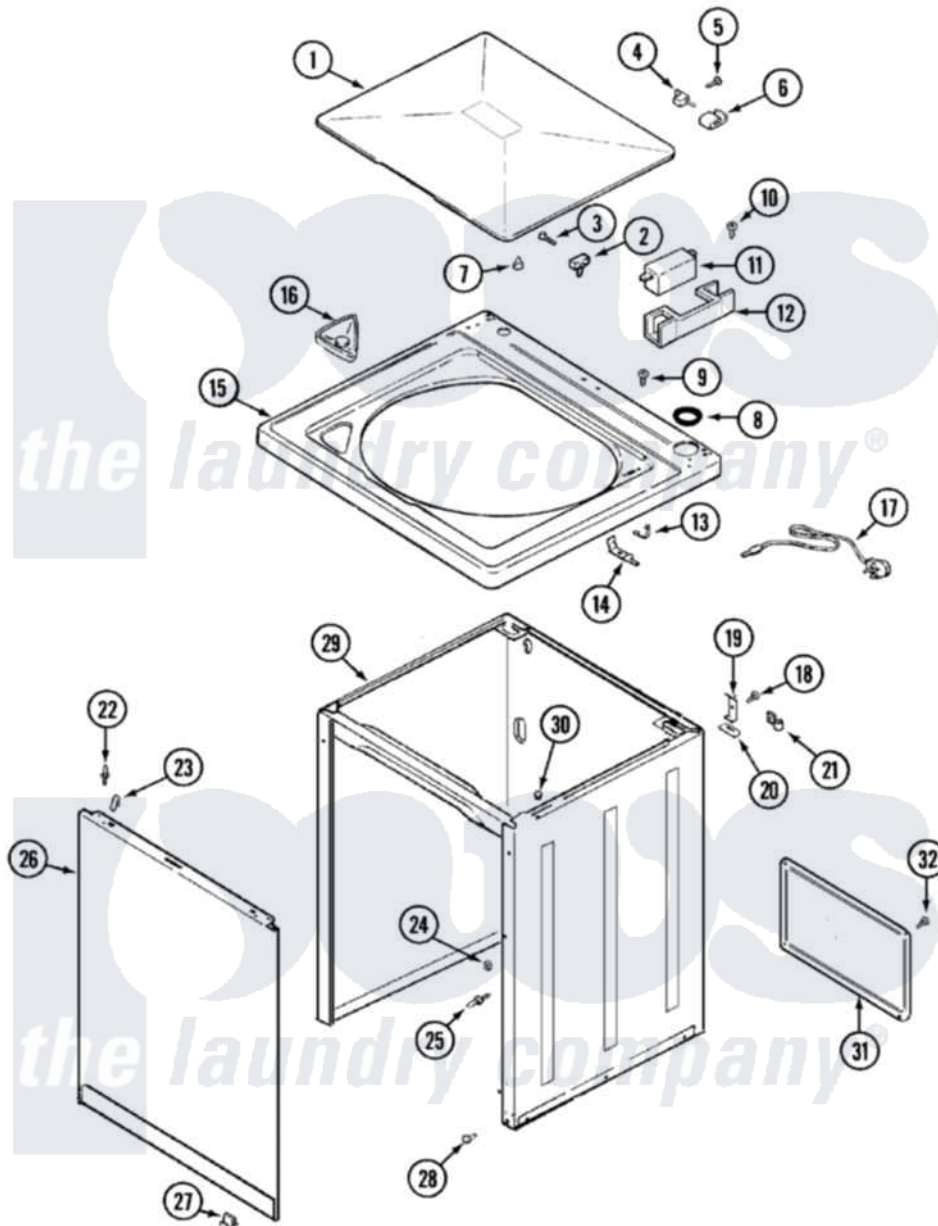

Magic Chef W205KW 04 - TOP

Magic Chef [Residential Magic Chef W205KW Washer Parts](#) Parts Diagram 04 - TOP
 Click on the part number to view part

Item	Original Part Number	Replaced By	Status	Part Description
1	35-2026			Lid
2	25-7436			Nylite Washer
"	43-0057			Actuator, Door Switch
3	25-7438			Screw
4	35-2045			Pin, Hinge
5	25-7893			Screw
6	35-2044			Hinge, Lid
7	35-0581			Bumper, Door
8	35-2063			Bushing, Insulator
"	35-2064			Bushing, Insulating
9	25-7463	7101P012-60		Screw
10	25-7437	40040701		Screw, Tapping No.6b-20
"	21001136	3400872		Screw, 8-18 X 3/8
11	35-2904		Not Available	PAD, LID SWITCH
"	35-3382	12001187		Kit, Lid Switch Assembly
"	21001137	12001187		Kit, Lid Switch Assembly

"	21001148	12001187	Kit, Lid Switch Assembly
12	35-2795	12001187	Kit, Lid Switch Assembly
"	21001135		Housing, Lid Switch
13	25-7878		Clip
14	35-3076	12001187	Kit, Lid Switch Assembly
"	21001134		Lever, Lid Switch
15	35-2739		Top, Cabinet
16	35-2731	21001167	Dispenser, Bleach
17	35-0680	Not Available	CORD, POWER
18	25-7893		Screw
19	33-7450	35-2846	Hinge, Cabinet Top
20	33-0930		Pad, Top Hinge
21	25-7796	596669	Clamp, Manifold
22	53-0643		Pin, Locator
"	35-4129		Bumper, Cabinet
23	25-7220		Clip, Cabinet Top
24	25-0224	3400029	Nut, Adapter Plate
25	53-0643		Pin, Locator
26	35-2084		Panel, Front
27	53-0120		Clip, Front Panel
28	33-2653		Bumper, Cabinet
29	35-2106	21001871	Cabinet
30	33-2653		Bumper, Cabinet
31	35-2108	21001871	Cabinet
32	25-7733	681414	Screw, 10AB X 1/2