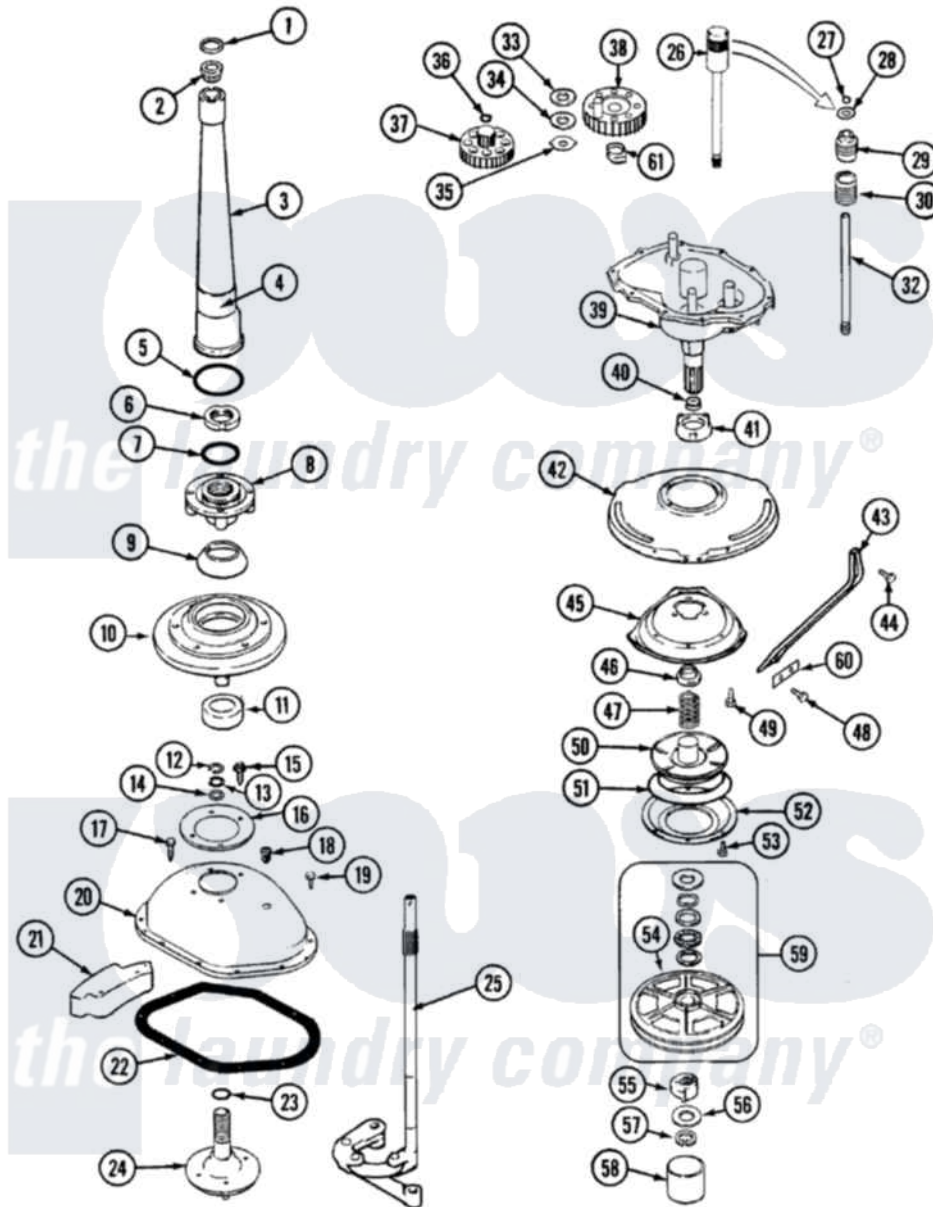

Magic Chef W205KW 05 - TRANSMISSION

Magic Chef [Residential Magic Chef W205KW Washer Parts](#) Parts Diagram 05 - TRANSMISSION
 Click on the part number to view part

Item	Original Part Number	Replaced By	Status	Part Description
1	25-7941			"O" Ring, Agr Drive Shaft
2	35-2835	21001066		Bearing, Centerpost
3	35-2792	21001401		Center Pos
4	35-2983		Not Available	CENTERPOST ASSY.
"	35-3214	33-6790		Bearing, Agitator
5	35-2906			Seal, Centerpost Bottom
6	35-2791			Nut, Spin Tube
7	25-7938			"O" Ring, Basket Drive Hub
8	35-3647	W10219156		Tub Seal
9	35-2974			Tub Seal/Hub Assembly
10	35-2716	12001561		Bearing And Seal Housing Assembly
11	35-2205			Bearing, Spin
"	35-2972	12001561		Bearing And Seal Housing Assembly
12	25-7949		Not Available	RING, RETAINING (AG. SHAFT)