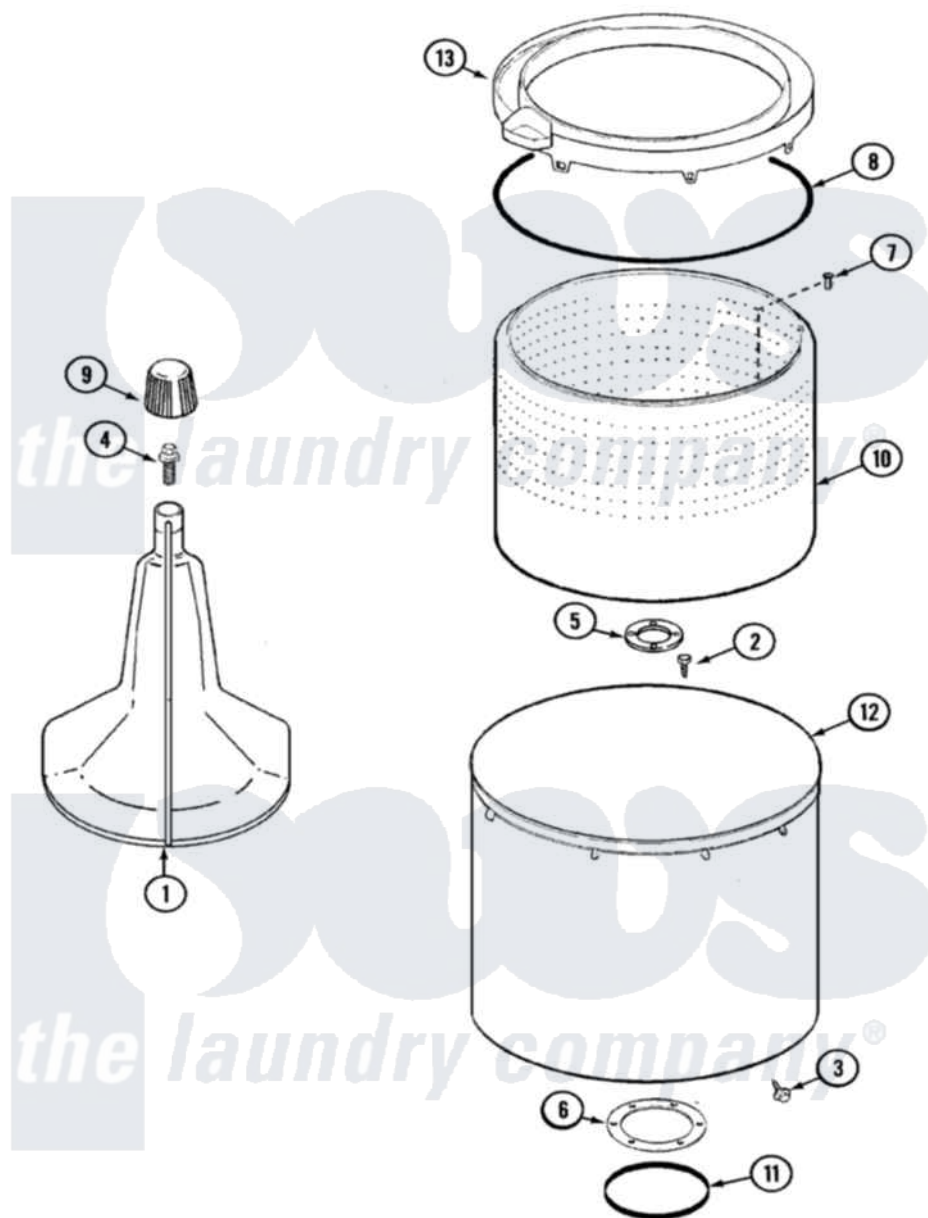

Magic Chef W205KW 06 - TUB

Magic Chef [Residential Magic Chef W205KW Washer Parts](#) Parts Diagram 06 - TUB
 Click on the part number to view part

Item	Original Part Number	Replaced By	Status	Part Description
1	35-3580			Agitator
2	25-7947	21001063		Screw, Shoulder
3	25-7953	22002933		Screw
4	25-7948	W10309247		Screw
5	35-3685			Gasket, Basket To Centerpost
6	35-3686			Gasket, Tub To Housing
7	25-7965	3400504		Screw
8	35-2328			Seal, Tub Top
9	35-2733			Cap, Agitator
10	35-3687		Not Available	BASKET, SPIN
11	35-2978			Seal, Tub/Housing
12	35-3700			Tub Assembly
13	35-3578		Not Available	TOP, TUB
"	35-2262		Not Available	SHIELD, TUB TOP