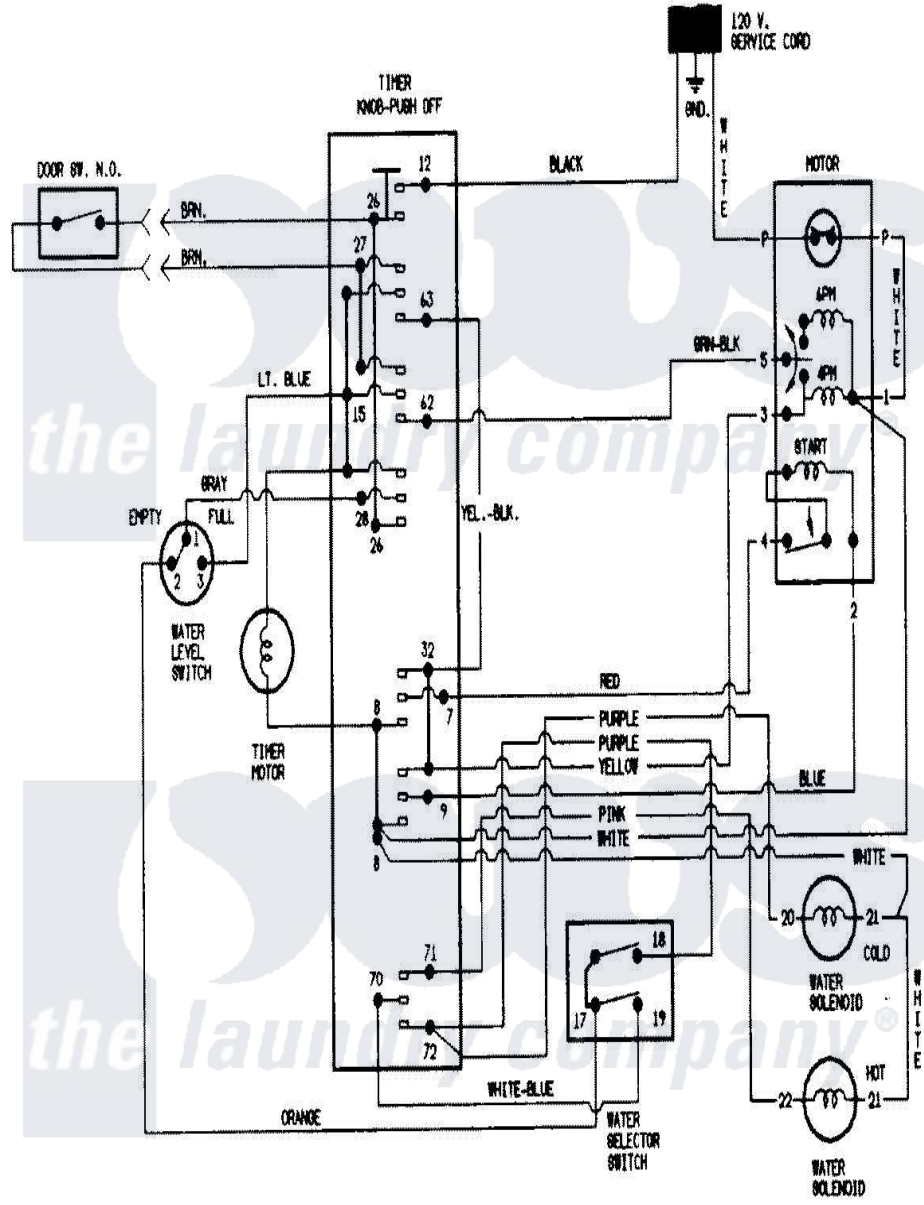

Magic Chef W205KW 07 - WIRING INFORMATION

Magic Chef [Residential Magic Chef W205KW Washer Parts](#) Parts Diagram 07 - WIRING INFORMATION
 Click on the part number to view part

Item	Original Part Number	Replaced By	Status	Part Description
NI	15001243		Not Available	WIRING INFORMATION